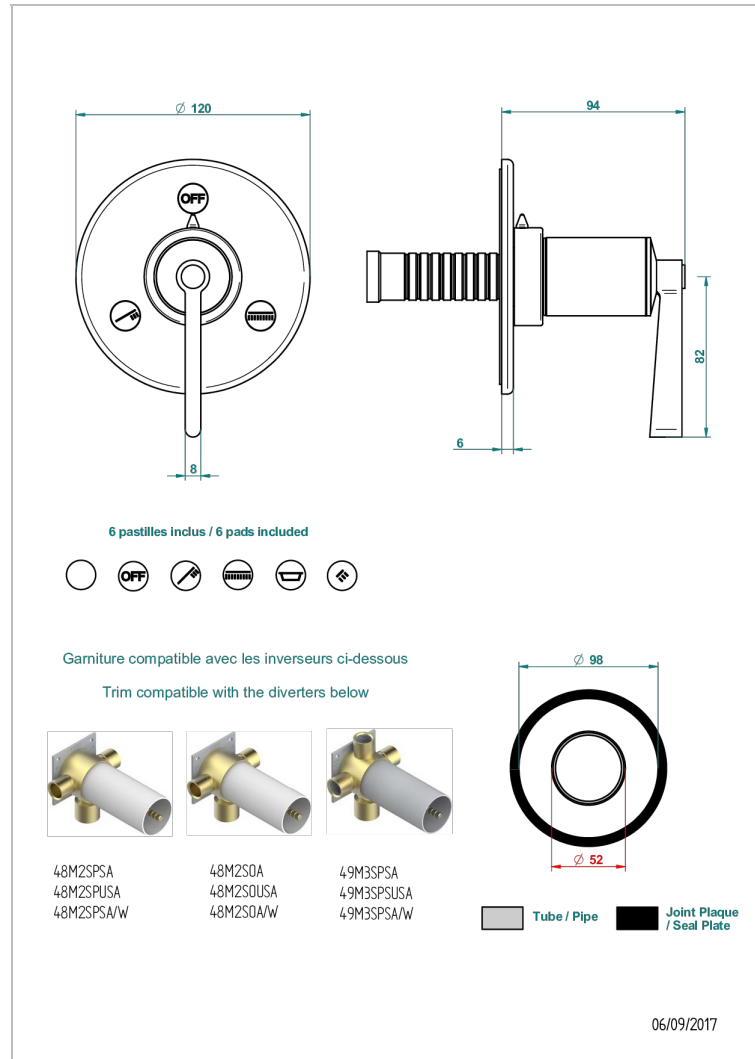

# FAUBOURG WHITE PORCELAIN WITH LEVER HANDLES

G2J-48M2SB

Trim for wall mounted diverter - 2 ways ref.48M2 & 3 ways ref.49M3

## CHARACTERISTIC

- Faubourg White Porcelain with lever handles
- Trim for wall mounted diverter - 2 ways ref.48M2 & 3 ways ref.49M3

## RELATED SKU'S

- Ref. G00-48M2SOUSA Wall mounted 3-way diverter with ceramic cartridge for concealed installation- 1 inlet 3/4" and 2 outlets 1/2" without shared ports no stop position - no trim
- Ref. G00-48M2SPSUSA Wall mounted 3-way diverter with ceramic cartridge for concealed installation- 1 inlet 3/4" and 2 outlets 1/2" with positive top, no shared ports - no trim
- Ref. G00-49M3SPSUSA Wall mounted 4-way diverter with ceramic cartridge for concealed installation- 1 inlet 3/4" and 3 outlets 1/2" with positive top, no shared ports - no trim