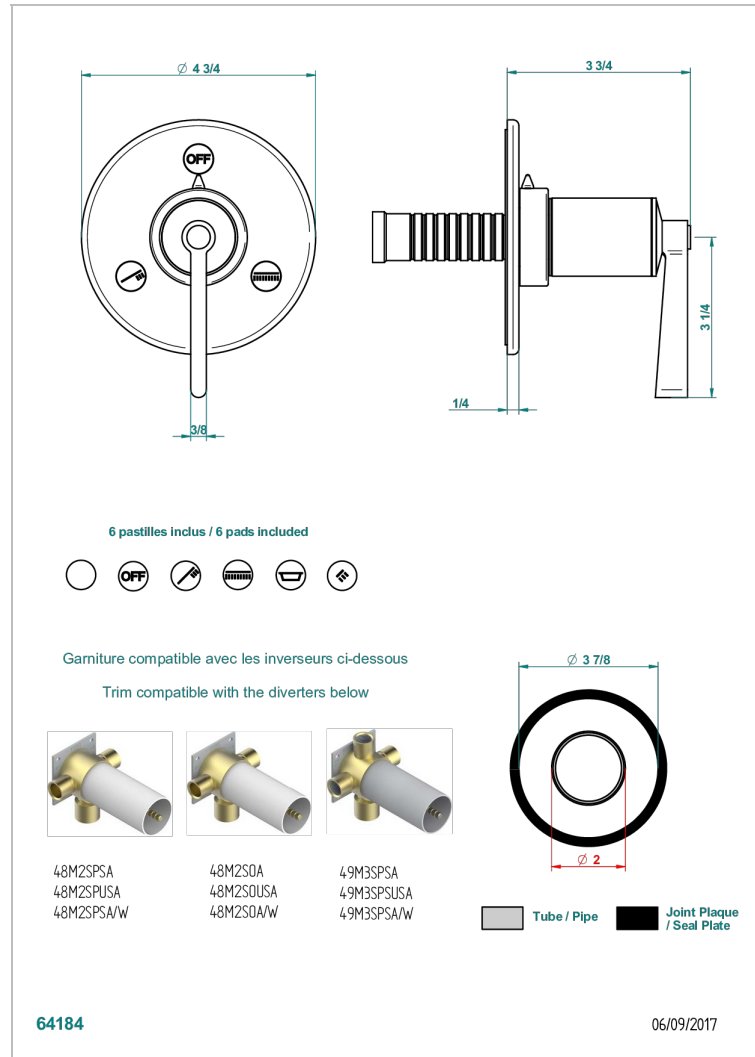

FAUBOURG WHITE PORCELAIN WITH LEVER HANDLES

G2J-48M2SB

Trim for wall mounted diverter - 2 ways ref.48M2 & 3 ways ref.49M3

CHARACTERISTIC

- Faubourg White Porcelain with lever handles
- Trim for wall mounted diverter - 2 ways ref.48M2 & 3 ways ref.49M3

RELATED SKU'S

- Ref. G00-48M2SOUSA Wall mounted 3-way diverter with ceramic cartridge for concealed installation- 1 inlet 3/4" and 2 outlets 1/2" without shared ports no stop position - no trim
- Ref. G00-48M2SPSUSA Wall mounted 3-way diverter with ceramic cartridge for concealed installation- 1 inlet 3/4" and 2 outlets 1/2" with positive top, no shared ports - no trim
- Ref. G00-49M3SPSUSA Wall mounted 4-way diverter with ceramic cartridge for concealed installation- 1 inlet 3/4" and 3 outlets 1/2" with positive top, no shared ports - no trim