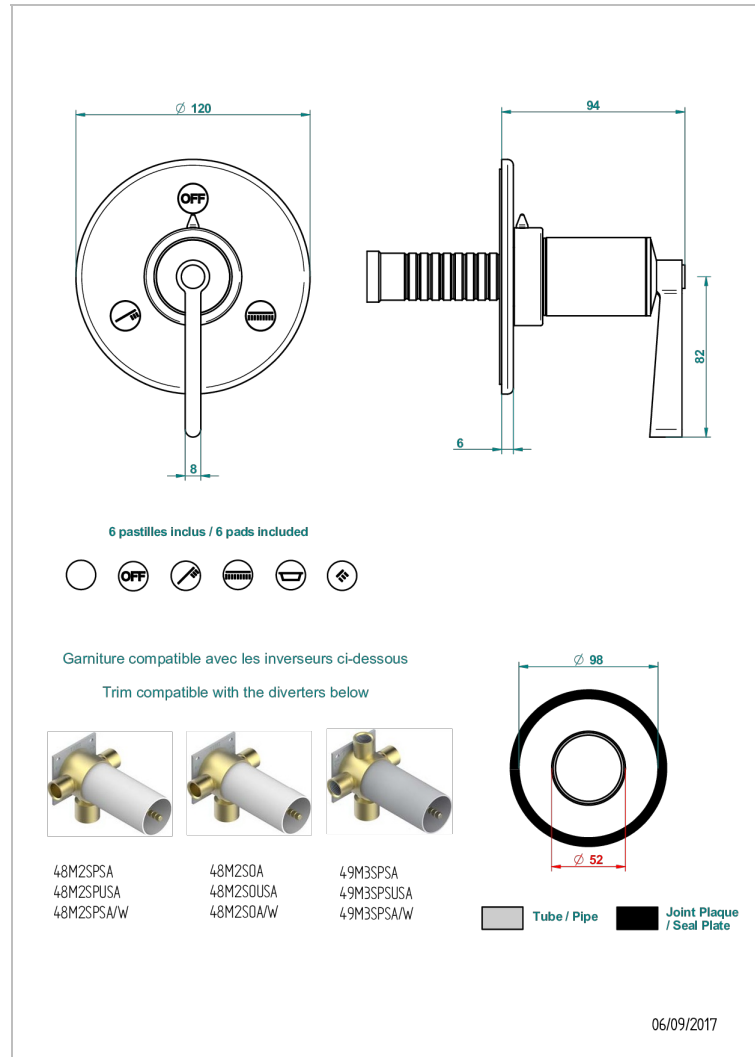

# FAUBOURG PORCELANA BLANCA CON MANETAS

G2J-48M2SB

Trim for wall mounted diverter, 2 ways - ref. 48M2 and 3 ways - ref. 49M3

## CARACTERÍSTICAS

- Faubourg porcelana blanca con manetas
- Trim for wall mounted diverter, 2 ways - ref. 48M2 and 3 ways - ref. 49M3

## PRODUCTOS RELACIONADOS

- Ref. G00-48M2SOA Wall mounted 3-way diverter with ceramic cartridge for concealed installation- 1 inlet 3/4" and 2 outlets 1/2" without stop position, without trim
- Ref. G00-48M2SPSA Wall mounted 3-way diverter with ceramic cartridge for concealed installation, 1 inlet 3/4" and 2 outlets 1/2" with stop position, without trim
- Ref. G00-49M3SPSA Wall mounted 4-way diverter with ceramic cartridge for concealed installation- 1 inlet 3/4" and 3 outlets 1/2" with stop position, without trim