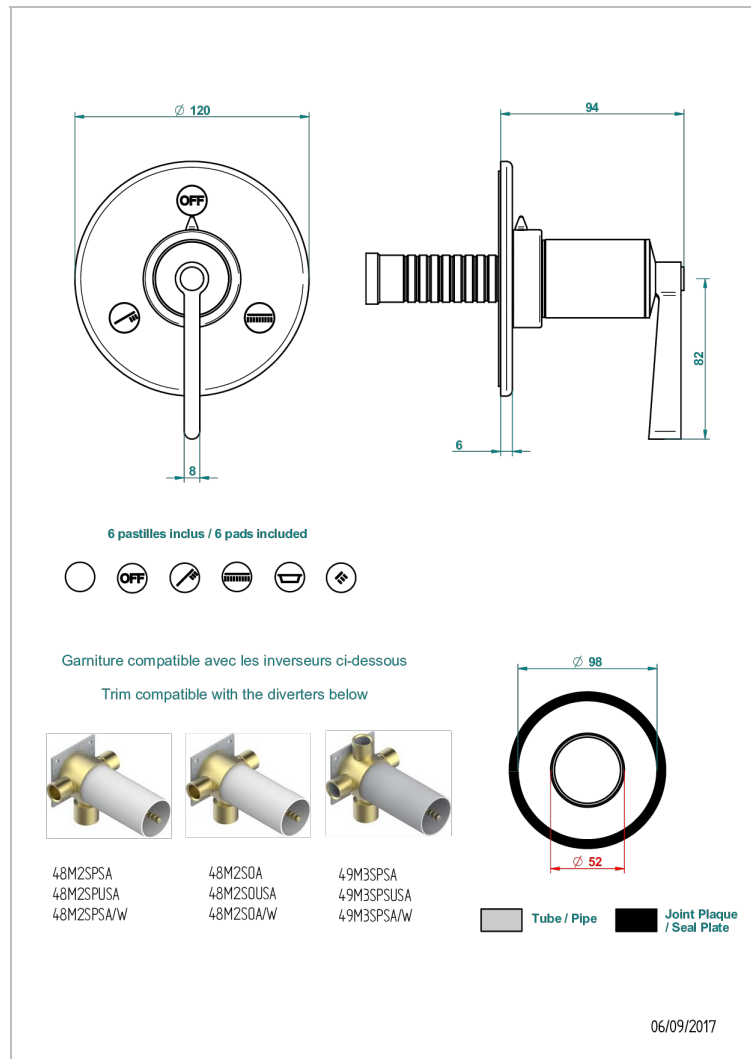

FAUBOURG WHITE PORCELAIN WITH LEVER

G2J-48M2SB

Trim for wall mounted diverter, 2 ways - ref. 48M2 and 3 ways - ref. 49M3

CHARACTERISTIC

- Faubourg White Porcelain with lever
- Trim for wall mounted diverter, 2 ways - ref. 48M2 and 3 ways - ref. 49M3

RELATED SKU'S

- Ref. G00-48M2SOA Wall mounted 3-way diverter with ceramic cartridge for concealed installation- 1 inlet 3/4" and 2 outlets 1/2" without stop position, without trim
- Ref. G00-48M2SPSA Wall mounted 3-way diverter with ceramic cartridge for concealed installation, 1 inlet 3/4" and 2 outlets 1/2" with stop position, without trim
- Ref. G00-49M3SPSA Wall mounted 4-way diverter with ceramic cartridge for concealed installation- 1 inlet 3/4" and 3 outlets 1/2" with stop position, without trim