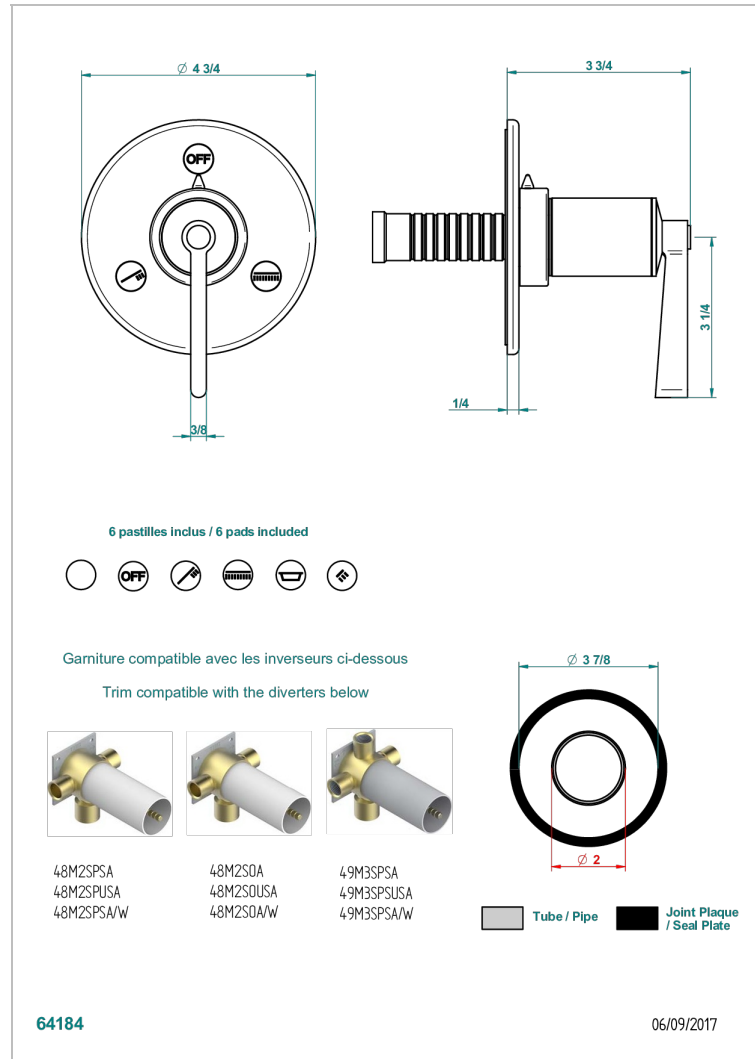

# FAUBOURG PORCELANA BLANCA CON MANETAS

G2J-48M2SB

Trim for wall mounted diverter, 2 ways - ref. 48M2 and 3 ways - ref. 49M3

## CARACTERÍSTICAS

- Faubourg porcelana blanca con manetas
- Trim for wall mounted diverter, 2 ways - ref. 48M2 and 3 ways - ref. 49M3

## PRODUCTOS RELACIONADOS

- Ref. G00-48M2SOA Wall mounted 3-way diverter with ceramic cartridge for concealed installation- 1 inlet 3/4" and 2 outlets 1/2" without stop position, without trim
- Ref. G00-48M2SPSA Wall mounted 3-way diverter with ceramic cartridge for concealed installation, 1 inlet 3/4" and 2 outlets 1/2" with stop position, without trim
- Ref. G00-49M3SPSA Wall mounted 4-way diverter with ceramic cartridge for concealed installation- 1 inlet 3/4" and 3 outlets 1/2" with stop position, without trim