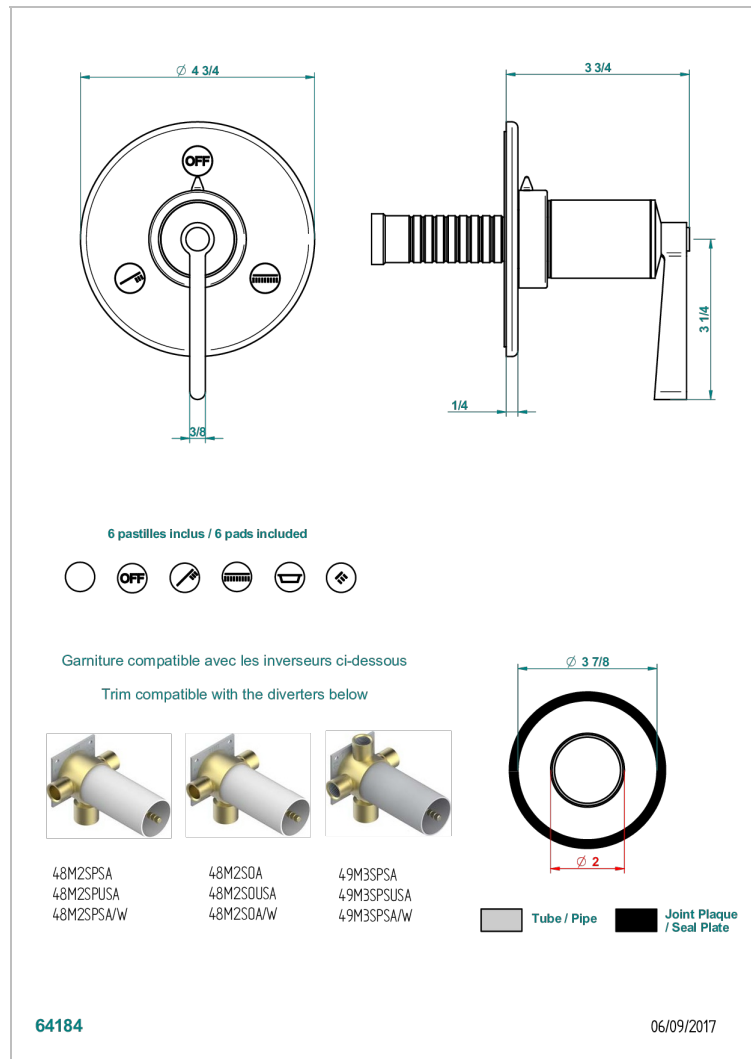

FAUBOURG WHITE PORCELAIN WITH LEVER

G2J-48M2SB

Trim for wall mounted diverter, 2 ways - ref. 48M2 and 3 ways - ref. 49M3

CHARACTERISTIC

- Faubourg White Porcelain with lever
- Trim for wall mounted diverter, 2 ways - ref. 48M2 and 3 ways - ref. 49M3

RELATED SKU'S

- Ref. G00-48M2SOA Wall mounted 3-way diverter with ceramic cartridge for concealed installation- 1 inlet 3/4" and 2 outlets 1/2" without stop position, without trim
- Ref. G00-48M2SPSA Wall mounted 3-way diverter with ceramic cartridge for concealed installation, 1 inlet 3/4" and 2 outlets 1/2" with stop position, without trim
- Ref. G00-49M3SPSA Wall mounted 4-way diverter with ceramic cartridge for concealed installation- 1 inlet 3/4" and 3 outlets 1/2" with stop position, without trim