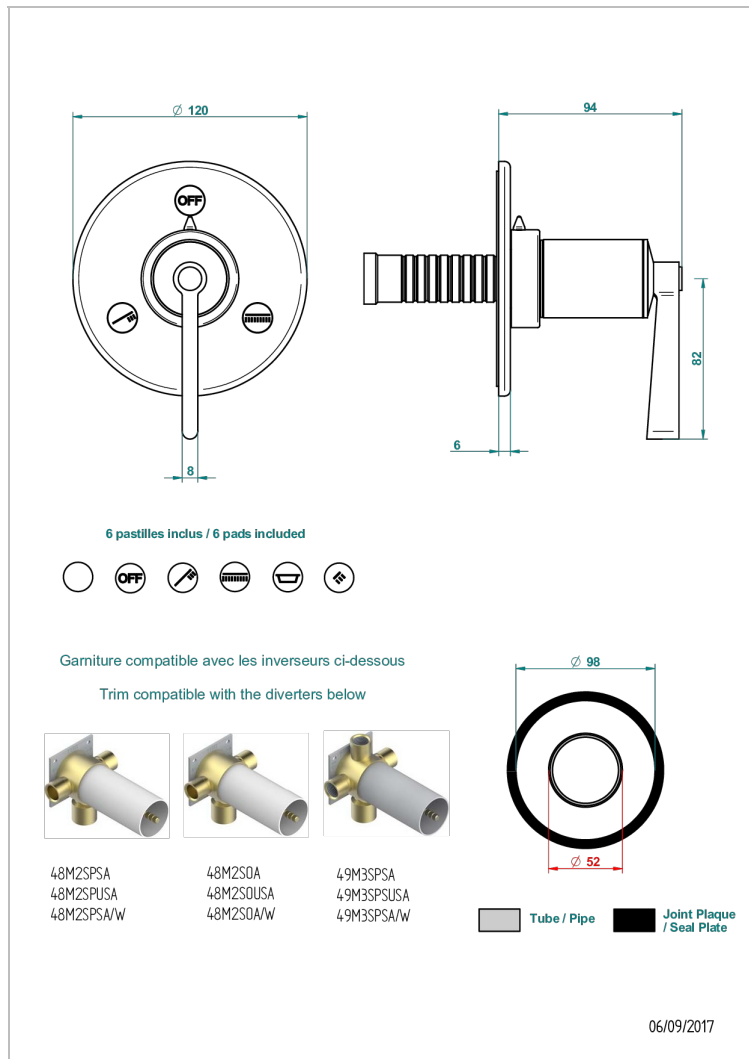

# FAUBOURG WHITE PORCELAIN WITH LEVER

G2J-48M2SB

Trim for wall mounted diverter, 2 ways - ref. 48M2 and 3 ways - ref. 49M3

## CHARACTERISTIC

- Faubourg White Porcelain with lever
- Trim for wall mounted diverter, 2 ways - ref. 48M2 and 3 ways - ref. 49M3

## RELATED SKU'S

- Ref. G00-48M2SOA Wall mounted 3-way diverter with ceramic cartridge for concealed installation- 1 inlet 3/4" and 2 outlets 1/2" without stop position, without trim
- Ref. G00-48M2SPSA Wall mounted 3-way diverter with ceramic cartridge for concealed installation, 1 inlet 3/4" and 2 outlets 1/2" with stop position, without trim
- Ref. G00-49M3SPSA Wall mounted 4-way diverter with ceramic cartridge for concealed installation- 1 inlet 3/4" and 3 outlets 1/2" with stop position, without trim