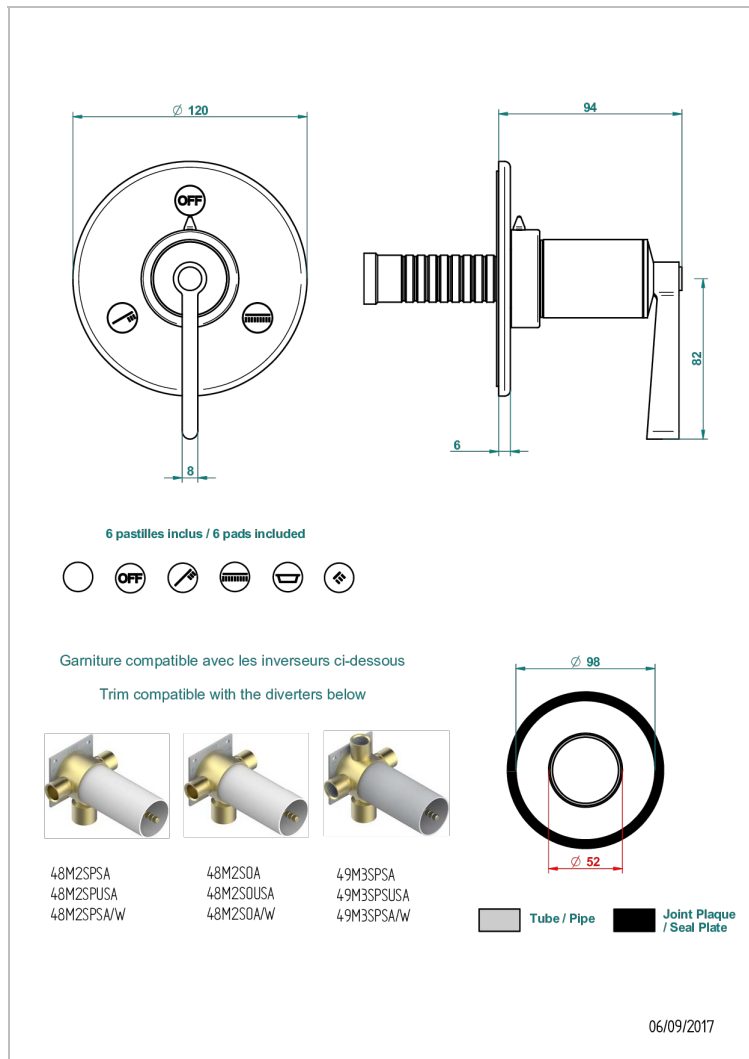

FAUBOURG WHITE PORCELAIN WITH LEVER

G2J-48M2SB

Trim for wall mounted diverter, 2 ways - ref. 48M2 and 3 ways - ref. 49M3

特色

- Faubourg White Porcelain with lever
- Trim for wall mounted diverter, 2 ways - ref. 48M2 and 3 ways - ref. 49M3

相关的SKU

- Ref. G00-48M2SOA Wall mounted 3-way diverter with ceramic cartridge for concealed installation- 1 inlet 3/4" and 2 outlets 1/2" without stop position, without trim
- Ref. G00-48M2SPSA Wall mounted 3-way diverter with ceramic cartridge for concealed installation, 1 inlet 3/4" and 2 outlets 1/2" with stop position, without trim
- Ref. G00-49M3SPSA Wall mounted 4-way diverter with ceramic cartridge for concealed installation- 1 inlet 3/4" and 3 outlets 1/2" with stop position, without trim