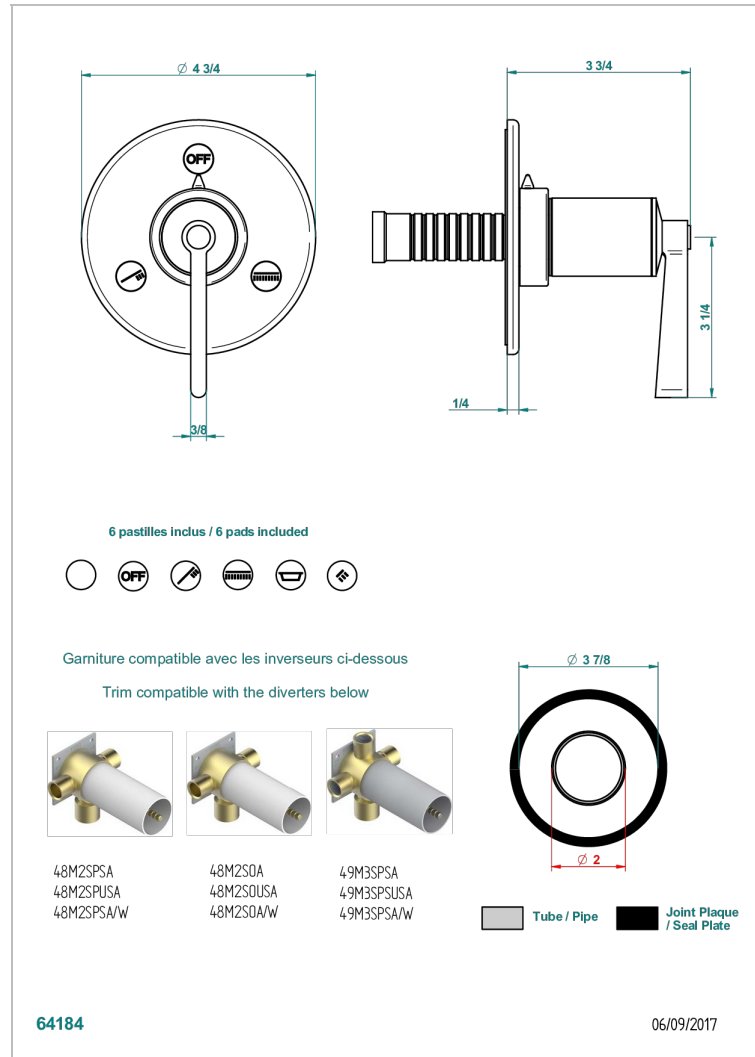

# FAUBOURG WHITE PORCELAIN WITH LEVER

G2J-48M2SB

Trim for wall mounted diverter, 2 ways - ref. 48M2 and 3 ways - ref. 49M3

## CHARACTERISTIC

- Faubourg White Porcelain with lever
- Trim for wall mounted diverter, 2 ways - ref. 48M2 and 3 ways - ref. 49M3

## RELATED SKU'S

- Ref. G00-48M2SOA Wall mounted 3-way diverter with ceramic cartridge for concealed installation- 1 inlet 3/4" and 2 outlets 1/2" without stop position, without trim
- Ref. G00-48M2SPSA Wall mounted 3-way diverter with ceramic cartridge for concealed installation, 1 inlet 3/4" and 2 outlets 1/2" with stop position, without trim
- Ref. G00-49M3SPSA Wall mounted 4-way diverter with ceramic cartridge for concealed installation- 1 inlet 3/4" and 3 outlets 1/2" with stop position, without trim