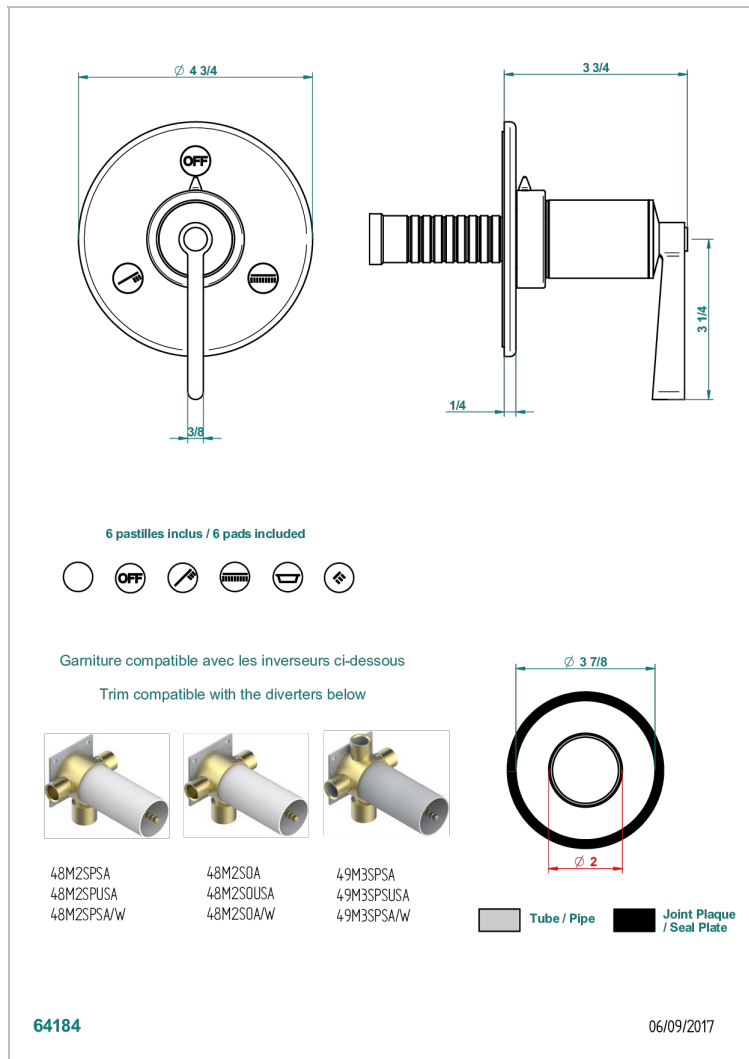

FAUBOURG WHITE PORCELAIN WITH LEVER

G2J-48M2SB

Trim for wall mounted diverter, 2 ways - ref. 48M2 and 3 ways - ref. 49M3

特色

- Faubourg White Porcelain with lever
- Trim for wall mounted diverter, 2 ways - ref. 48M2 and 3 ways - ref. 49M3

相关的SKU

- Ref. G00-48M2SOA Wall mounted 3-way diverter with ceramic cartridge for concealed installation- 1 inlet 3/4" and 2 outlets 1/2" without stop position, without trim
- Ref. G00-48M2SPSA Wall mounted 3-way diverter with ceramic cartridge for concealed installation, 1 inlet 3/4" and 2 outlets 1/2" with stop position, without trim
- Ref. G00-49M3SPSA Wall mounted 4-way diverter with ceramic cartridge for concealed installation- 1 inlet 3/4" and 3 outlets 1/2" with stop position, without trim