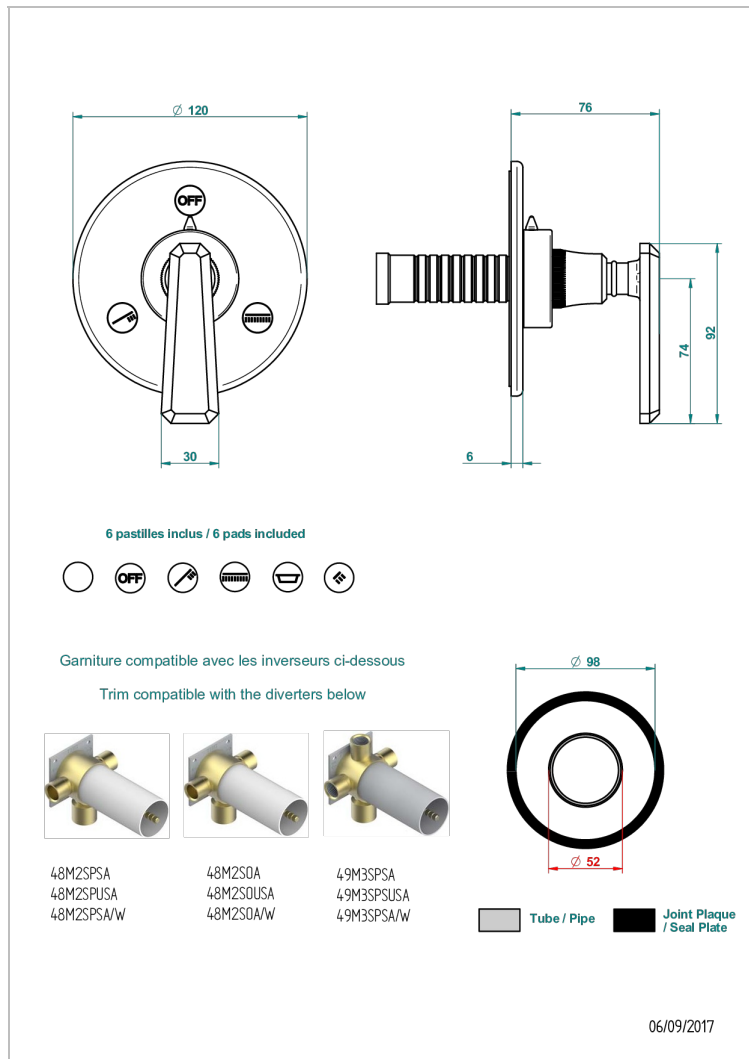

TRADITION WITH LEVER HANDLES

A58-48M2SB

Trim for wall mounted diverter - 2 ways ref.48M2 & 3 ways ref.49M3

CHARACTERISTIC

- Tradition with lever handles
- Trim for wall mounted diverter - 2 ways ref.48M2 & 3 ways ref.49M3

RELATED SKU'S

- Ref. G00-48M2SOUSA Wall mounted 3-way diverter with ceramic cartridge for concealed installation- 1 inlet 3/4" and 2 outlets 1/2" without shared ports no stop position - no trim
- Ref. G00-48M2SPSUSA Wall mounted 3-way diverter with ceramic cartridge for concealed installation- 1 inlet 3/4" and 2 outlets 1/2" with positive top, no shared ports - no trim
- Ref. G00-49M3SPSUSA Wall mounted 4-way diverter with ceramic cartridge for concealed installation- 1 inlet 3/4" and 3 outlets 1/2" with positive top, no shared ports - no trim