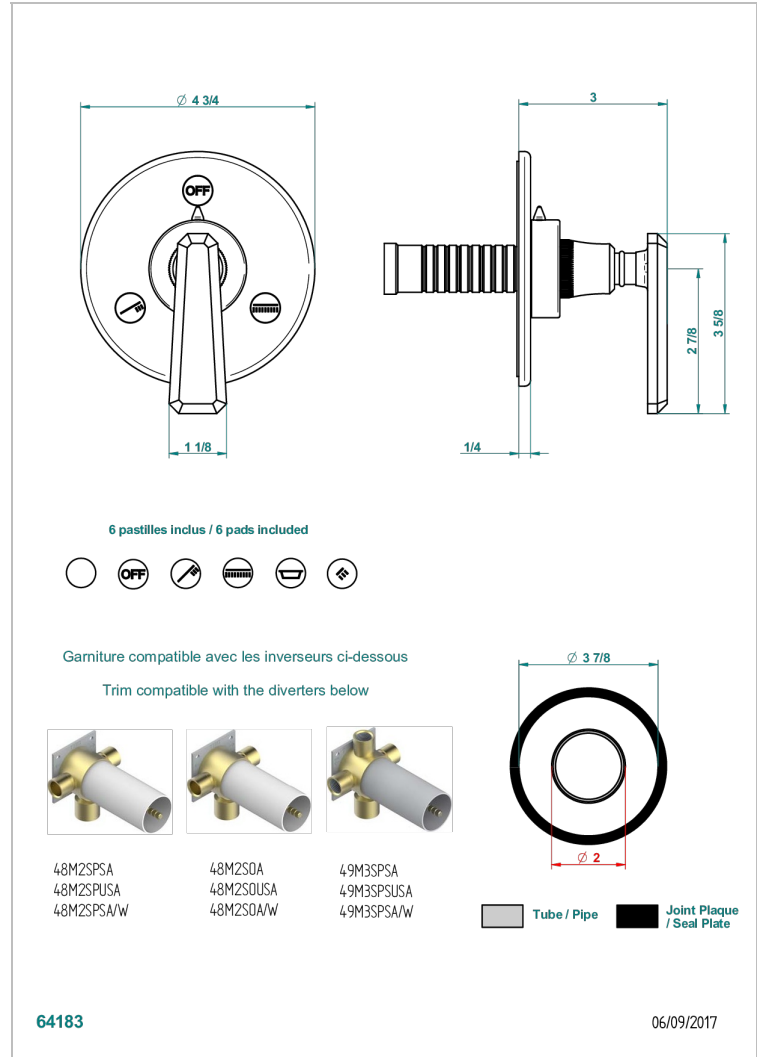

TRADITION WITH LEVER HANDLES

A58-48M2SB

Trim for wall mounted diverter - 2 ways ref.48M2 & 3 ways ref.49M3

CHARACTERISTIC

- Tradition with lever handles
- Trim for wall mounted diverter - 2 ways ref.48M2 & 3 ways ref.49M3

RELATED SKU'S

- Ref. G00-48M2SOUSA Wall mounted 3-way diverter with ceramic cartridge for concealed installation- 1 inlet 3/4" and 2 outlets 1/2" without shared ports no stop position - no trim
- Ref. G00-48M2SPSUSA Wall mounted 3-way diverter with ceramic cartridge for concealed installation- 1 inlet 3/4" and 2 outlets 1/2" with positive top, no shared ports - no trim
- Ref. G00-49M3SPSUSA Wall mounted 4-way diverter with ceramic cartridge for concealed installation- 1 inlet 3/4" and 3 outlets 1/2" with positive top, no shared ports - no trim