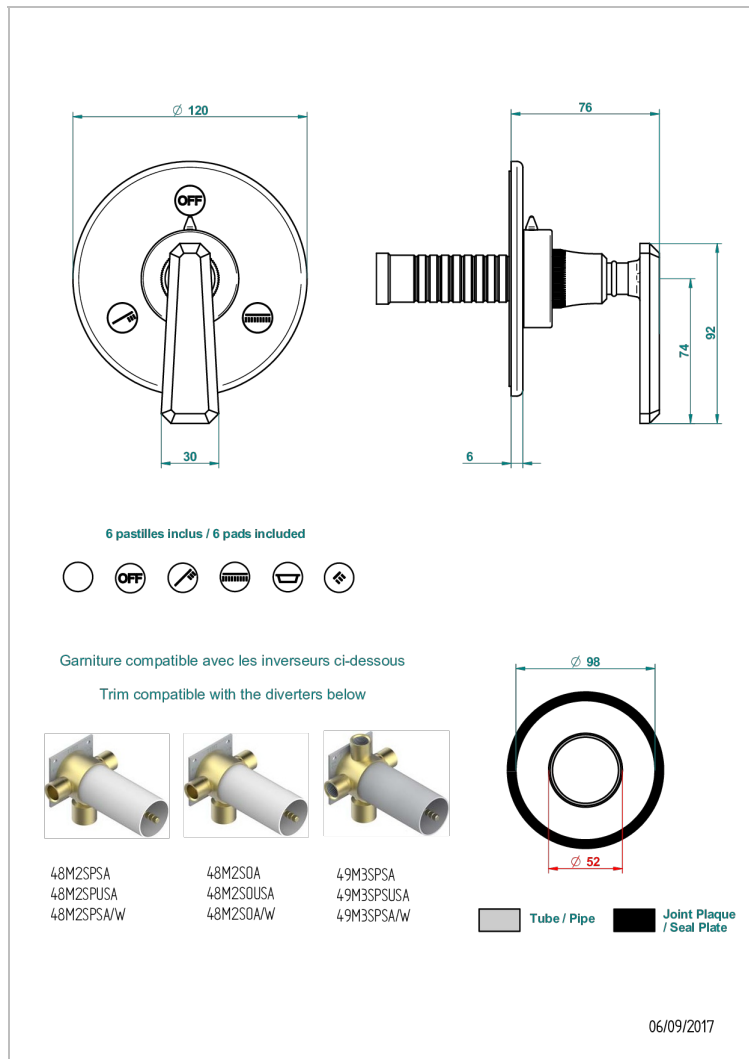

TRADITION CON MANETAS

A58-48M2SB

Trim for wall mounted diverter, 2 ways - ref. 48M2 and 3 ways - ref. 49M3

CARACTERÍSTICAS

- Tradition con manetas
- Trim for wall mounted diverter, 2 ways - ref. 48M2 and 3 ways - ref. 49M3

PRODUCTOS RELACIONADOS

- Ref. G00-48M2SOA Wall mounted 3-way diverter with ceramic cartridge for concealed installation- 1 inlet 3/4" and 2 outlets 1/2" without stop position, without trim
- Ref. G00-48M2SPSA Wall mounted 3-way diverter with ceramic cartridge for concealed installation, 1 inlet 3/4" and 2 outlets 1/2" with stop position, without trim
- Ref. G00-49M3SPSA Wall mounted 4-way diverter with ceramic cartridge for concealed installation- 1 inlet 3/4" and 3 outlets 1/2" with stop position, without trim