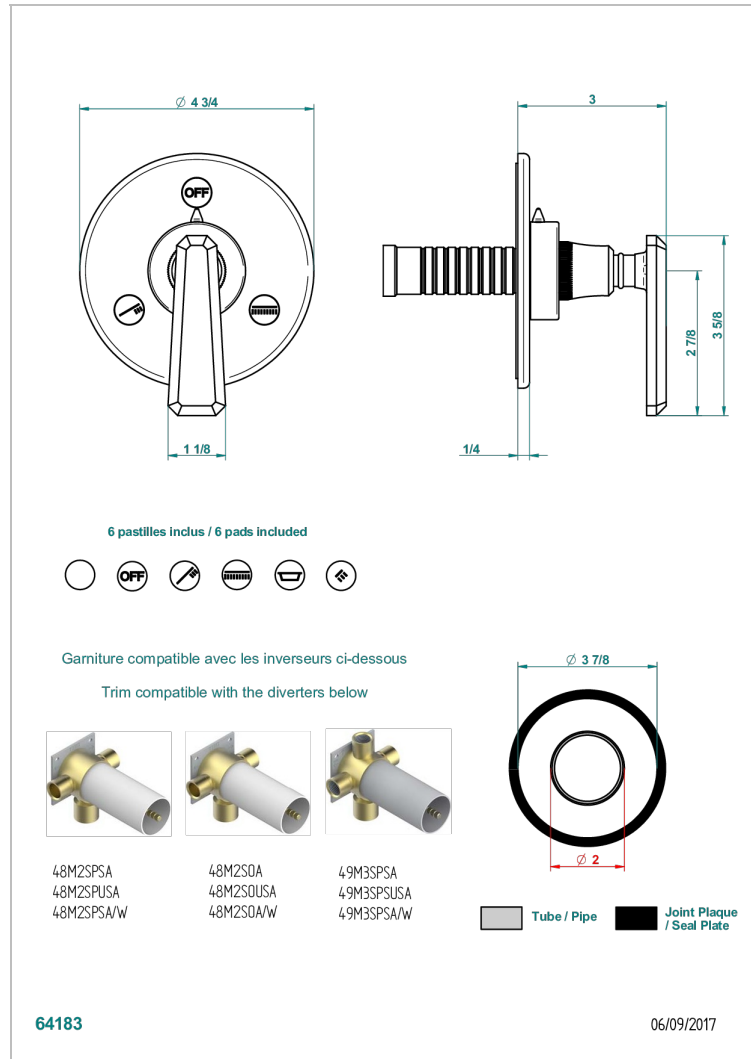

TRADITION CON MANETAS

A58-48M2SB

Trim for wall mounted diverter, 2 ways - ref. 48M2 and 3 ways - ref. 49M3

CARACTERÍSTICAS

- Tradition con manetas
- Trim for wall mounted diverter, 2 ways - ref. 48M2 and 3 ways - ref. 49M3

PRODUCTOS RELACIONADOS

- Ref. G00-48M2SOA Wall mounted 3-way diverter with ceramic cartridge for concealed installation- 1 inlet 3/4" and 2 outlets 1/2" without stop position, without trim
- Ref. G00-48M2SPSA Wall mounted 3-way diverter with ceramic cartridge for concealed installation, 1 inlet 3/4" and 2 outlets 1/2" with stop position, without trim
- Ref. G00-49M3SPSA Wall mounted 4-way diverter with ceramic cartridge for concealed installation- 1 inlet 3/4" and 3 outlets 1/2" with stop position, without trim