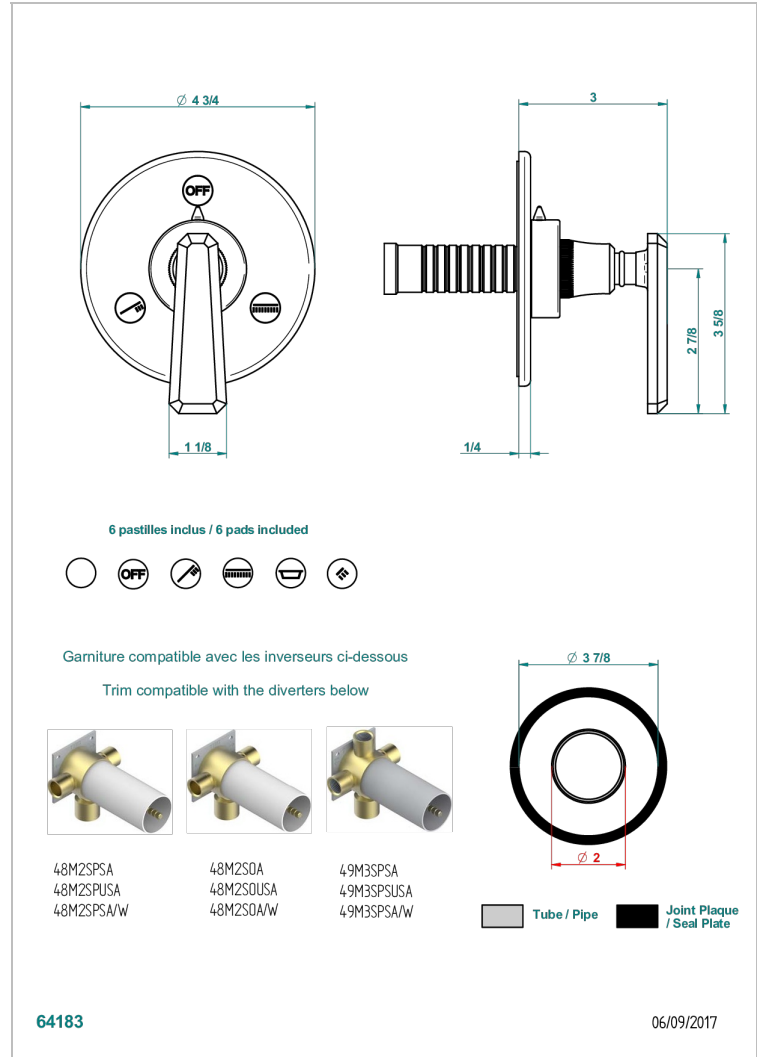

TRADITION WITH LEVER

A58-48M2SB

Trim for wall mounted diverter, 2 ways - ref. 48M2 and 3 ways - ref. 49M3

CHARACTERISTIC

- Tradition with lever
- Trim for wall mounted diverter, 2 ways - ref. 48M2 and 3 ways - ref. 49M3

RELATED SKU'S

- Ref. G00-48M2SOA Wall mounted 3-way diverter with ceramic cartridge for concealed installation- 1 inlet 3/4" and 2 outlets 1/2" without stop position, without trim
- Ref. G00-48M2SPSA Wall mounted 3-way diverter with ceramic cartridge for concealed installation, 1 inlet 3/4" and 2 outlets 1/2" with stop position, without trim
- Ref. G00-49M3SPSA Wall mounted 4-way diverter with ceramic cartridge for concealed installation- 1 inlet 3/4" and 3 outlets 1/2" with stop position, without trim