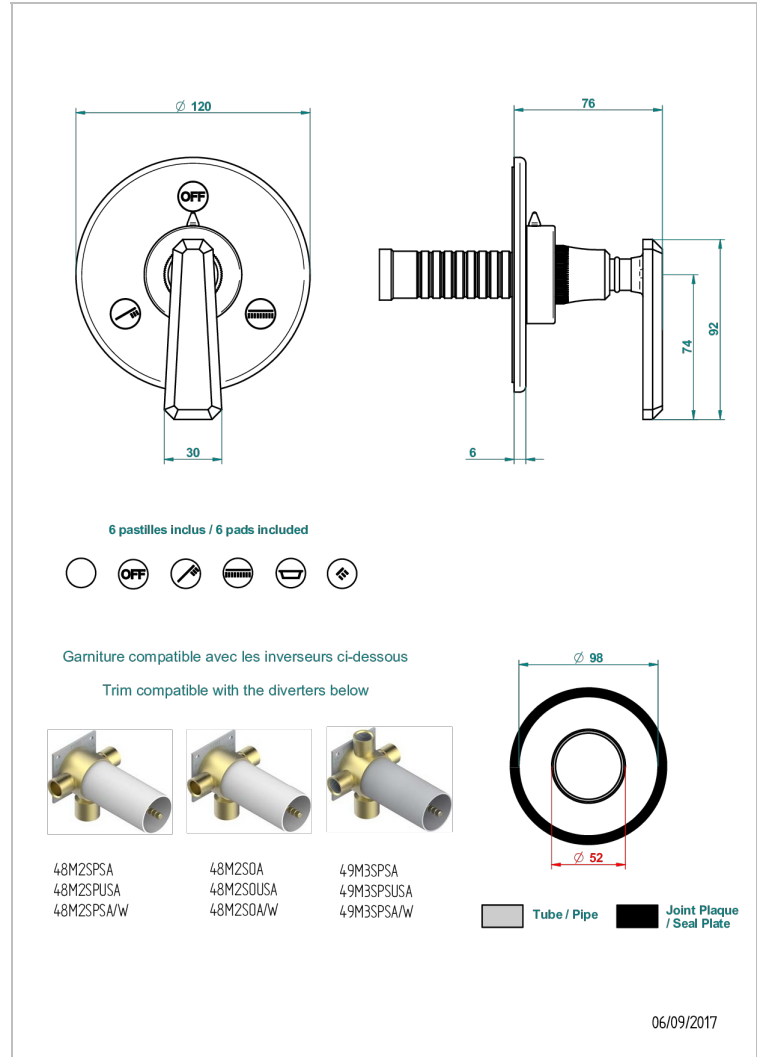

TRADITION WITH LEVER

A58-48M2SB

Trim for wall mounted diverter, 2 ways - ref. 48M2 and 3 ways - ref. 49M3

CHARACTERISTIC

- Tradition with lever
- Trim for wall mounted diverter, 2 ways - ref. 48M2 and 3 ways - ref. 49M3

RELATED SKU'S

- Ref. G00-48M2SOA Wall mounted 3-way diverter with ceramic cartridge for concealed installation- 1 inlet 3/4" and 2 outlets 1/2" without stop position, without trim
- Ref. G00-48M2SPSA Wall mounted 3-way diverter with ceramic cartridge for concealed installation, 1 inlet 3/4" and 2 outlets 1/2" with stop position, without trim
- Ref. G00-49M3SPSA Wall mounted 4-way diverter with ceramic cartridge for concealed installation- 1 inlet 3/4" and 3 outlets 1/2" with stop position, without trim