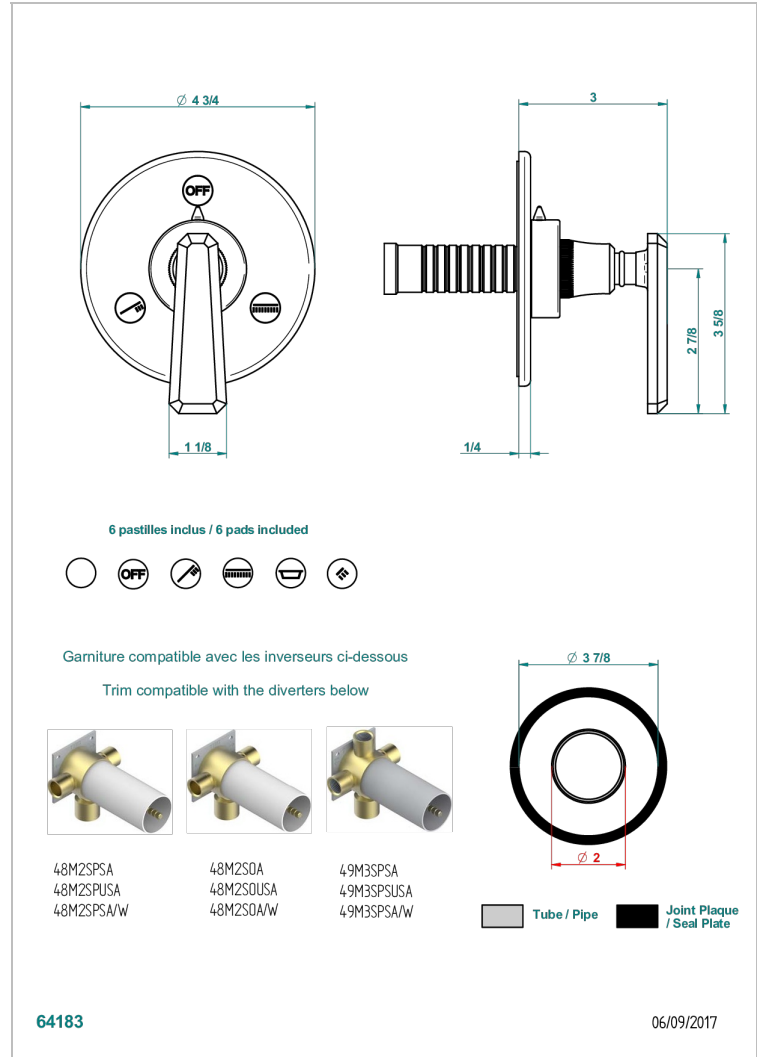

# TRADITION WITH LEVER

A58-48M2SB

Trim for wall mounted diverter, 2 ways - ref. 48M2 and 3 ways - ref. 49M3

## CHARACTERISTIC

- Tradition with lever
- Trim for wall mounted diverter, 2 ways - ref. 48M2 and 3 ways - ref. 49M3

## RELATED SKU'S

- Ref. G00-48M2SOA Wall mounted 3-way diverter with ceramic cartridge for concealed installation- 1 inlet 3/4" and 2 outlets 1/2" without stop position, without trim
- Ref. G00-48M2SPSA Wall mounted 3-way diverter with ceramic cartridge for concealed installation, 1 inlet 3/4" and 2 outlets 1/2" with stop position, without trim
- Ref. G00-49M3SPSA Wall mounted 4-way diverter with ceramic cartridge for concealed installation- 1 inlet 3/4" and 3 outlets 1/2" with stop position, without trim