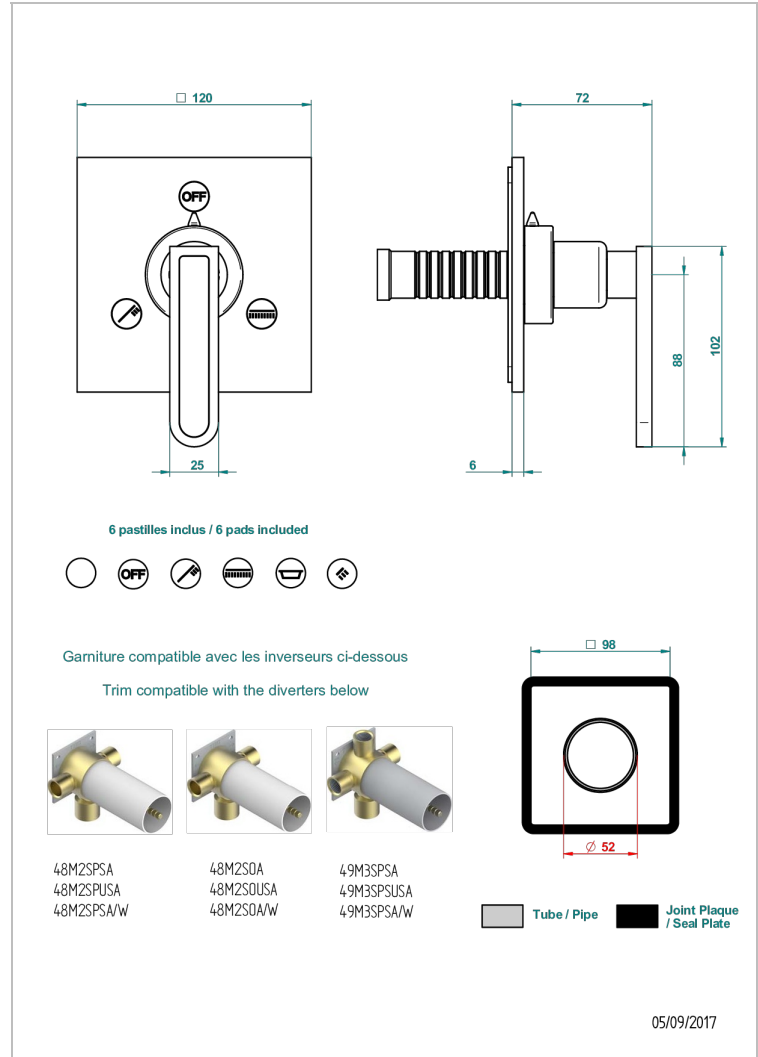

PROFIL BLACK ONYX WITH LEVER HANDLES

A6P-48M2SB

Trim for wall mounted diverter - 2 ways ref.48M2 & 3 ways ref.49M3

CHARACTERISTIC

- Profil Black Onyx with lever handles
- Trim for wall mounted diverter - 2 ways ref.48M2 & 3 ways ref.49M3

RELATED SKU'S

- Ref. G00-48M2SOUSA Wall mounted 3-way diverter with ceramic cartridge for concealed installation- 1 inlet 3/4" and 2 outlets 1/2" without shared ports no stop position - no trim
- Ref. G00-48M2SPSUSA Wall mounted 3-way diverter with ceramic cartridge for concealed installation- 1 inlet 3/4" and 2 outlets 1/2" with positive top, no shared ports - no trim
- Ref. G00-49M3SPSUSA Wall mounted 4-way diverter with ceramic cartridge for concealed installation- 1 inlet 3/4" and 3 outlets 1/2" with positive top, no shared ports - no trim