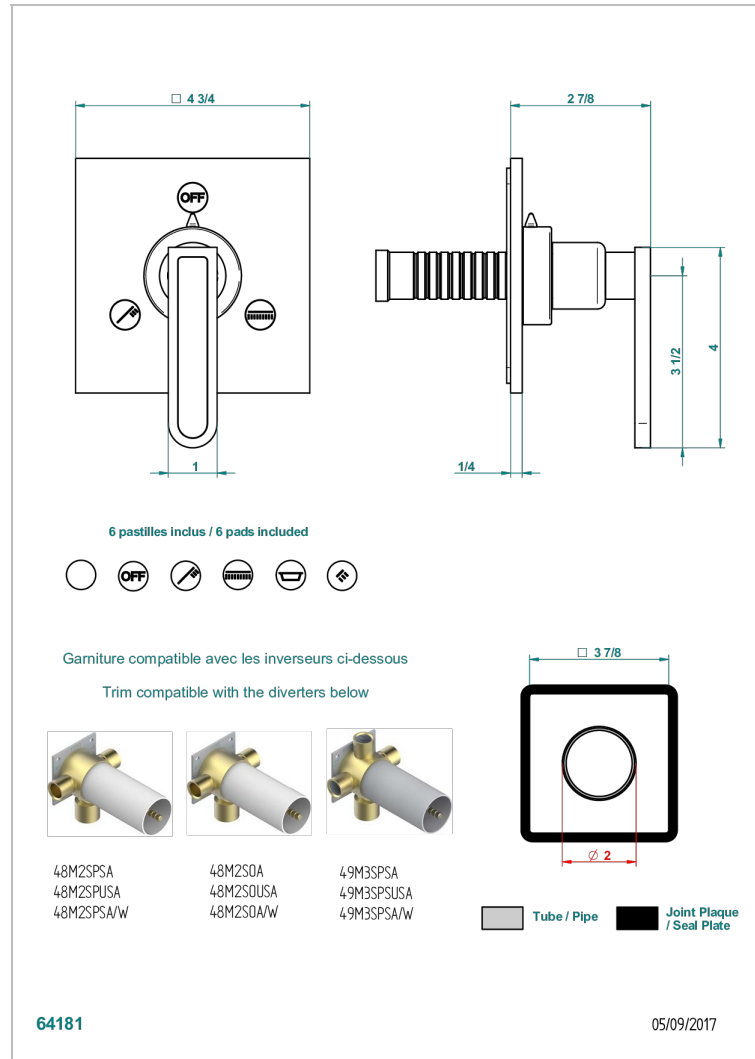

PROFIL BLACK ONYX WITH LEVER HANDLES

A6P-48M2SB

Trim for wall mounted diverter - 2 ways ref.48M2 & 3 ways ref.49M3

CHARACTERISTIC

- Profil Black Onyx with lever handles
- Trim for wall mounted diverter - 2 ways ref.48M2 & 3 ways ref.49M3

RELATED SKU'S

- Ref. G00-48M2SOUSA Wall mounted 3-way diverter with ceramic cartridge for concealed installation- 1 inlet 3/4" and 2 outlets 1/2" without shared ports no stop position - no trim
- Ref. G00-48M2SPSUSA Wall mounted 3-way diverter with ceramic cartridge for concealed installation- 1 inlet 3/4" and 2 outlets 1/2" with positive top, no shared ports - no trim
- Ref. G00-49M3SPSUSA Wall mounted 4-way diverter with ceramic cartridge for concealed installation- 1 inlet 3/4" and 3 outlets 1/2" with positive top, no shared ports - no trim