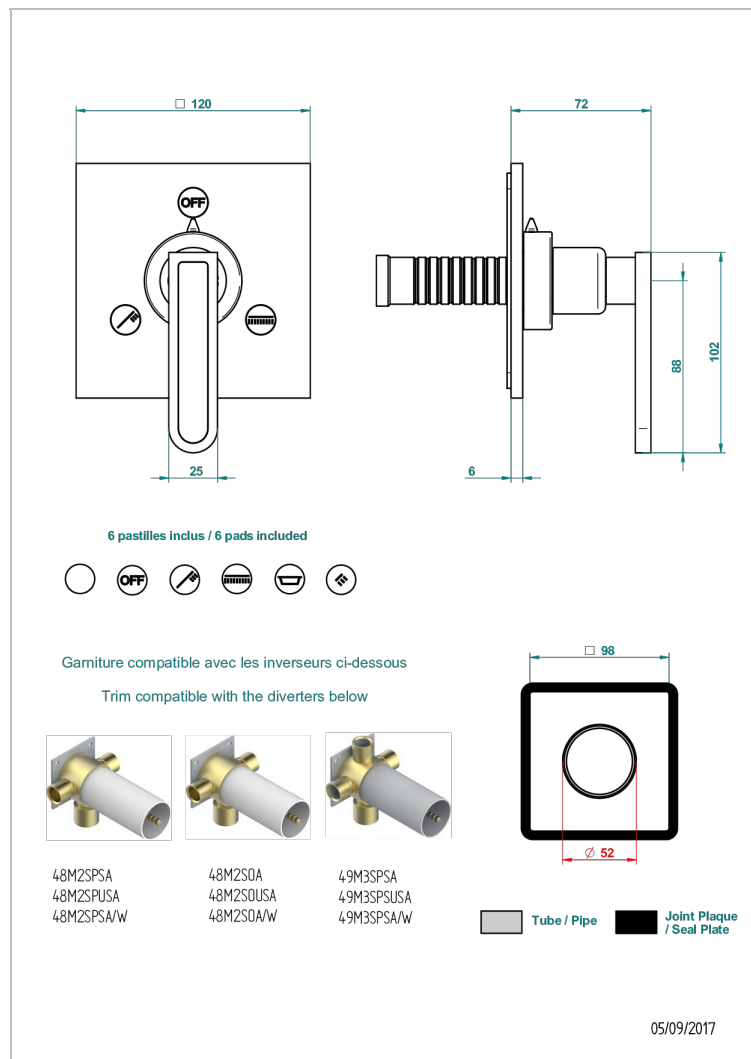

# PROFIL BLACK ONYX WITH LEVER

A6P-48M2SB

Trim for wall mounted diverter, 2 ways - ref. 48M2 and 3 ways - ref. 49M3

## CHARACTERISTIC

- Profil Black Onyx with lever
- Trim for wall mounted diverter, 2 ways - ref. 48M2 and 3 ways - ref. 49M3

## RELATED SKU'S

- Ref. G00-48M2SOA Wall mounted 3-way diverter with ceramic cartridge for concealed installation- 1 inlet 3/4" and 2 outlets 1/2" without stop position, without trim
- Ref. G00-48M2SPSA Wall mounted 3-way diverter with ceramic cartridge for concealed installation, 1 inlet 3/4" and 2 outlets 1/2" with stop position, without trim
- Ref. G00-49M3SPSA Wall mounted 4-way diverter with ceramic cartridge for concealed installation- 1 inlet 3/4" and 3 outlets 1/2" with stop position, without trim