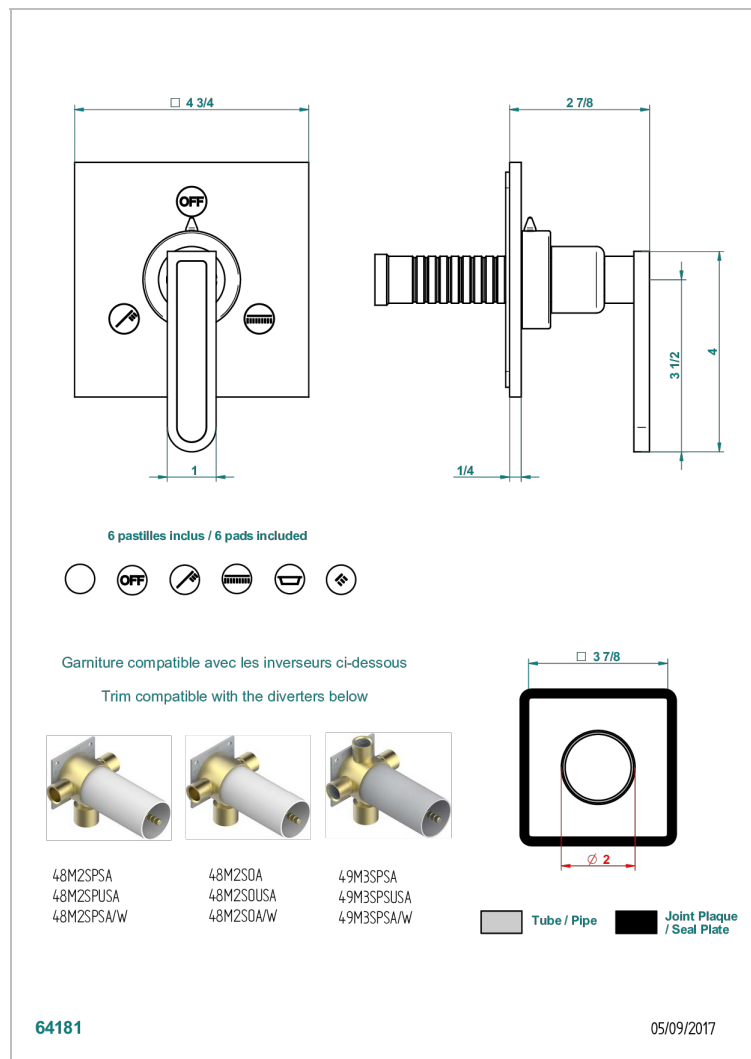

PROFIL BLACK ONYX WITH LEVER

A6P-48M2SB

Trim for wall mounted diverter, 2 ways - ref. 48M2 and 3 ways - ref. 49M3

CHARACTERISTIC

- Profil Black Onyx with lever
- Trim for wall mounted diverter, 2 ways - ref. 48M2 and 3 ways - ref. 49M3

RELATED SKU'S

- Ref. G00-48M2SOA Wall mounted 3-way diverter with ceramic cartridge for concealed installation- 1 inlet 3/4" and 2 outlets 1/2" without stop position, without trim
- Ref. G00-48M2SPSA Wall mounted 3-way diverter with ceramic cartridge for concealed installation, 1 inlet 3/4" and 2 outlets 1/2" with stop position, without trim
- Ref. G00-49M3SPSA Wall mounted 4-way diverter with ceramic cartridge for concealed installation- 1 inlet 3/4" and 3 outlets 1/2" with stop position, without trim