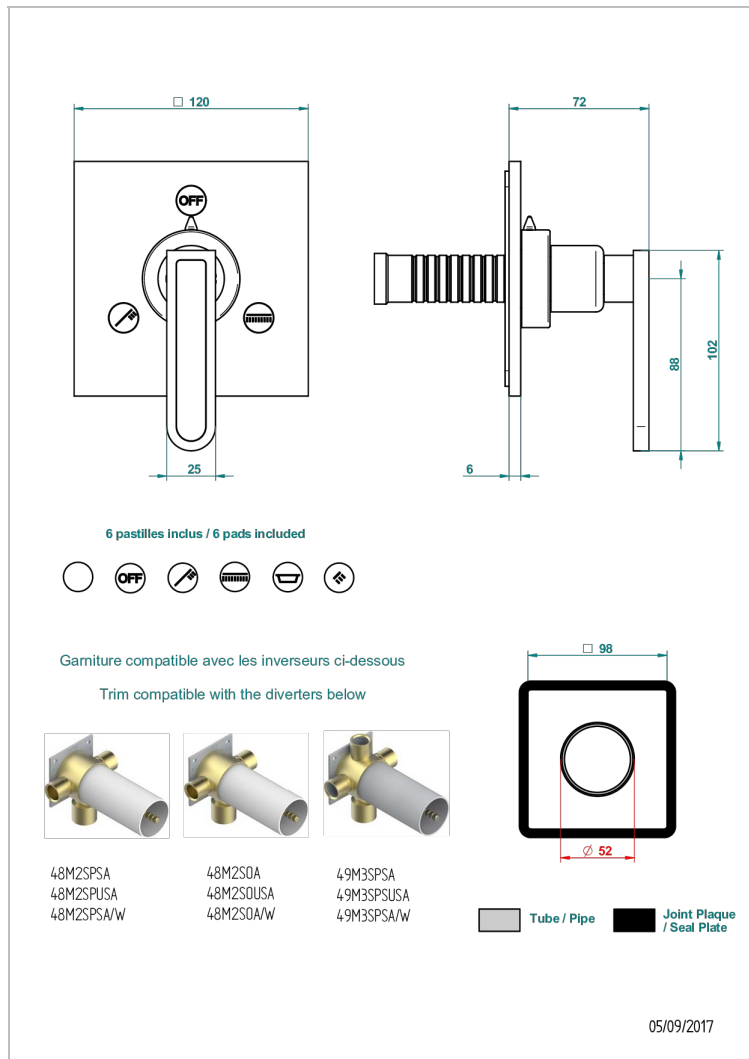

PROFIL С РУКОЯТКАМИ С ЧЕРНЫМ ОНИКСОМ

A6P-48M2SB

Trim for wall mounted diverter, 2 ways - ref. 48M2 and 3 ways - ref. 49M3

ХАРАКТЕРИСТИКИ

- Profil с рукоятками с чёрным ониксом
- Trim for wall mounted diverter, 2 ways - ref. 48M2 and 3 ways - ref. 49M3

СВЯЗАННЫЕ ТОВАРНЫЕ ПОЗИЦИИ

- Ref. G00-48M2SOA Wall mounted 3-way diverter with ceramic cartridge for concealed installation- 1 inlet 3/4" and 2 outlets 1/2" without stop position, without trim
- Ref. G00-48M2SPSA Wall mounted 3-way diverter with ceramic cartridge for concealed installation, 1 inlet 3/4" and 2 outlets 1/2" with stop position, without trim
- Ref. G00-49M3SPSA Wall mounted 4-way diverter with ceramic cartridge for concealed installation- 1 inlet 3/4" and 3 outlets 1/2" with stop position, without trim