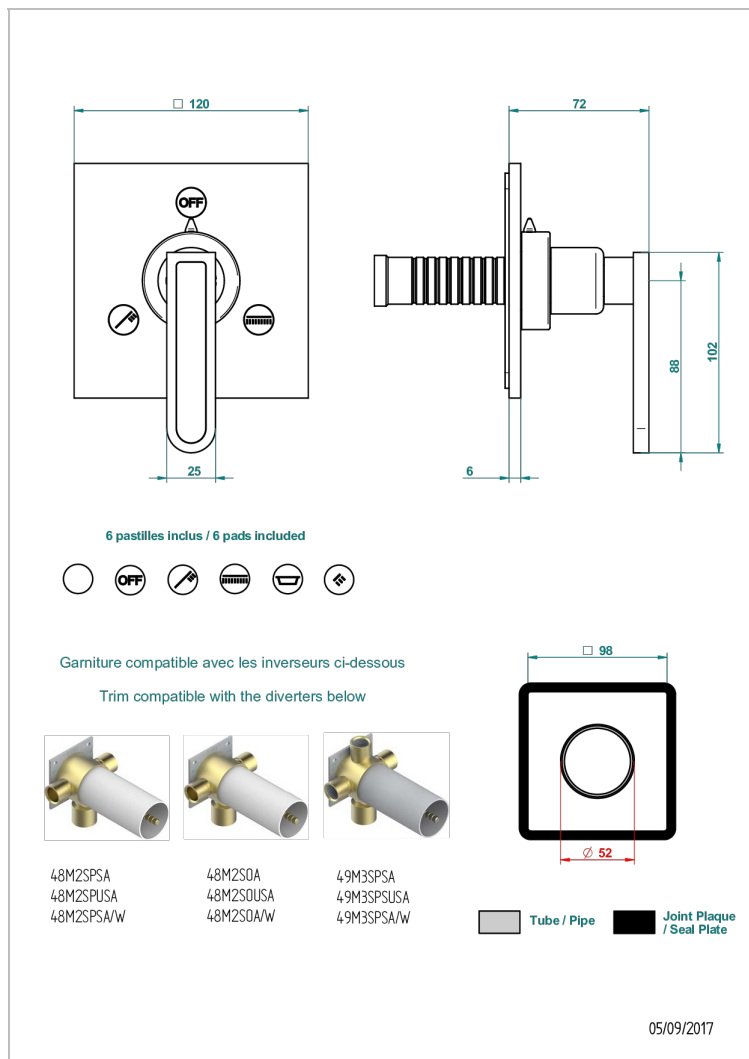

PROFIL BLACK ONYX WITH LEVER

A6P-48M2SB

Trim for wall mounted diverter, 2 ways - ref. 48M2 and 3 ways - ref. 49M3

CHARACTERISTIC

- Profil Black Onyx with lever
- Trim for wall mounted diverter, 2 ways - ref. 48M2 and 3 ways - ref. 49M3

RELATED SKU'S

- Ref. G00-48M2SOA Wall mounted 3-way diverter with ceramic cartridge for concealed installation- 1 inlet 3/4" and 2 outlets 1/2" without stop position, without trim
- Ref. G00-48M2SPSA Wall mounted 3-way diverter with ceramic cartridge for concealed installation, 1 inlet 3/4" and 2 outlets 1/2" with stop position, without trim
- Ref. G00-49M3SPSA Wall mounted 4-way diverter with ceramic cartridge for concealed installation- 1 inlet 3/4" and 3 outlets 1/2" with stop position, without trim