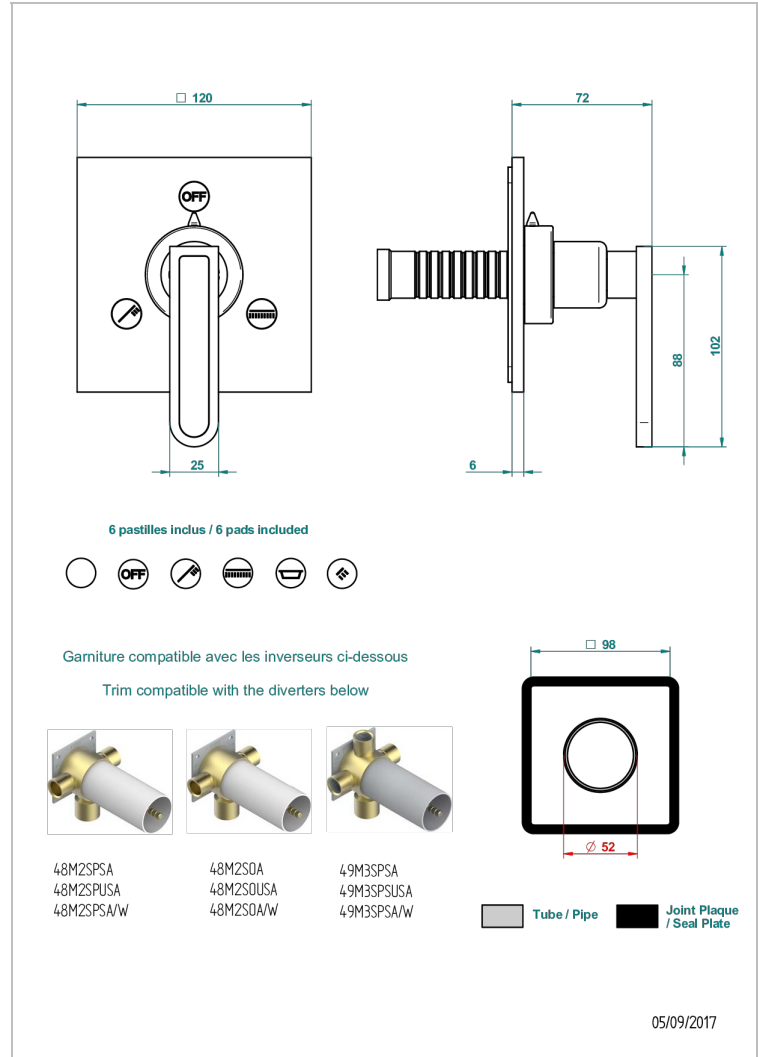

PROFIL BLACK ONYX WITH LEVER

A6P-48M2SB

Trim for wall mounted diverter, 2 ways - ref. 48M2 and 3 ways - ref. 49M3

特色

- Profil Black Onyx with lever
- Trim for wall mounted diverter, 2 ways - ref. 48M2 and 3 ways - ref. 49M3

相关的SKU

- Ref. G00-48M2SOA Wall mounted 3-way diverter with ceramic cartridge for concealed installation- 1 inlet 3/4" and 2 outlets 1/2" without stop position, without trim
- Ref. G00-48M2SPSA Wall mounted 3-way diverter with ceramic cartridge for concealed installation, 1 inlet 3/4" and 2 outlets 1/2" with stop position, without trim
- Ref. G00-49M3SPSA Wall mounted 4-way diverter with ceramic cartridge for concealed installation- 1 inlet 3/4" and 3 outlets 1/2" with stop position, without trim