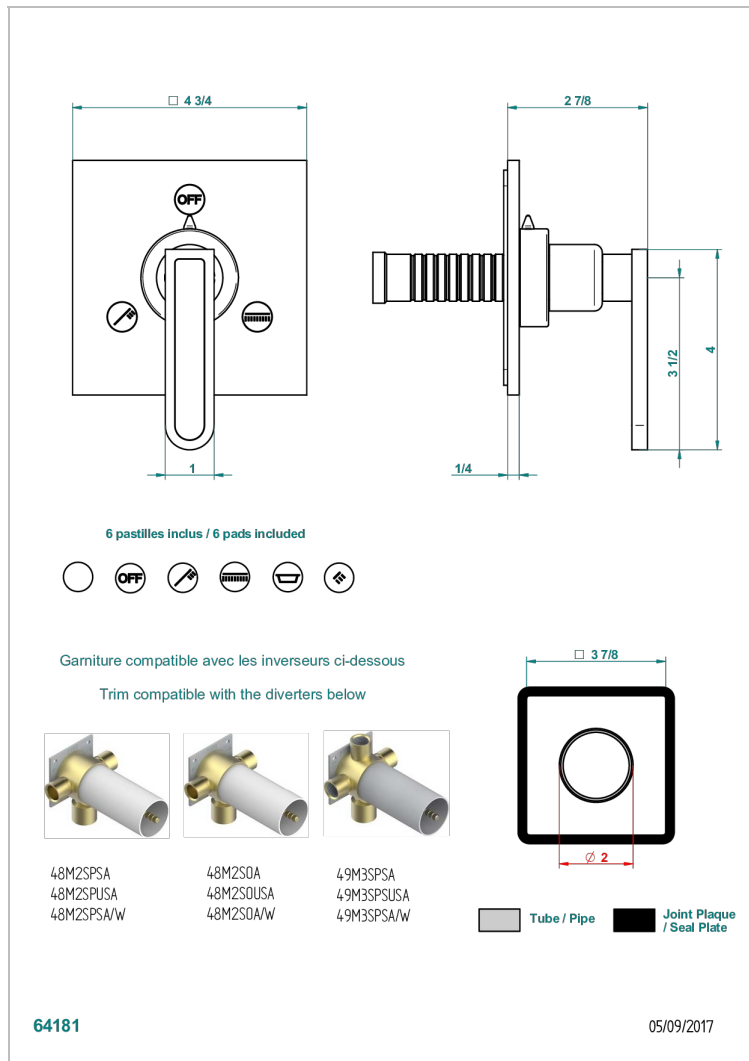

PROFIL С РУКОЯТКАМИ С ЧЕРНЫМ ОНИКСОМ

A6P-48M2SB

Trim for wall mounted diverter, 2 ways - ref. 48M2 and 3 ways - ref. 49M3

ХАРАКТЕРИСТИКИ

- Profil с рукоятками с чёрным ониксом
- Trim for wall mounted diverter, 2 ways - ref. 48M2 and 3 ways - ref. 49M3

СВЯЗАННЫЕ ТОВАРНЫЕ ПОЗИЦИИ

- Ref. G00-48M2SOA Wall mounted 3-way diverter with ceramic cartridge for concealed installation- 1 inlet 3/4" and 2 outlets 1/2" without stop position, without trim
- Ref. G00-48M2SPSA Wall mounted 3-way diverter with ceramic cartridge for concealed installation, 1 inlet 3/4" and 2 outlets 1/2" with stop position, without trim
- Ref. G00-49M3SPSA Wall mounted 4-way diverter with ceramic cartridge for concealed installation- 1 inlet 3/4" and 3 outlets 1/2" with stop position, without trim