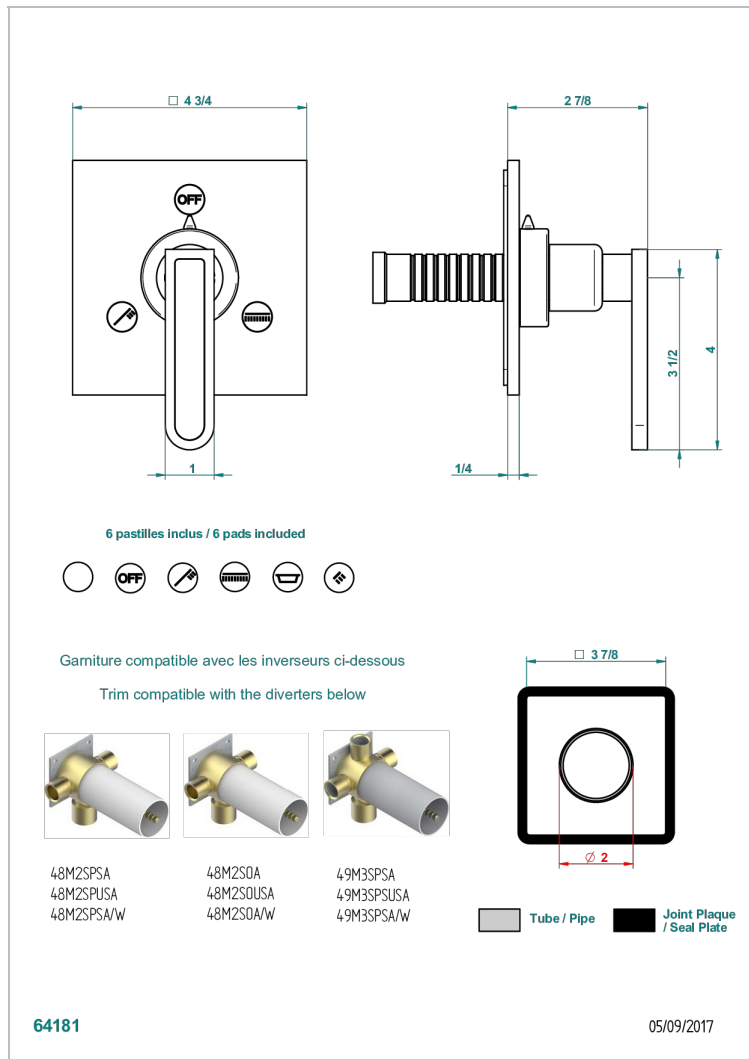

# PROFIL BLACK ONYX WITH LEVER

A6P-48M2SB

Trim for wall mounted diverter, 2 ways - ref. 48M2 and 3 ways - ref. 49M3

## CHARACTERISTIC

- Profil Black Onyx with lever
- Trim for wall mounted diverter, 2 ways - ref. 48M2 and 3 ways - ref. 49M3

## RELATED SKU'S

- Ref. G00-48M2SOA Wall mounted 3-way diverter with ceramic cartridge for concealed installation- 1 inlet 3/4" and 2 outlets 1/2" without stop position, without trim
- Ref. G00-48M2SPSA Wall mounted 3-way diverter with ceramic cartridge for concealed installation, 1 inlet 3/4" and 2 outlets 1/2" with stop position, without trim
- Ref. G00-49M3SPSA Wall mounted 4-way diverter with ceramic cartridge for concealed installation- 1 inlet 3/4" and 3 outlets 1/2" with stop position, without trim