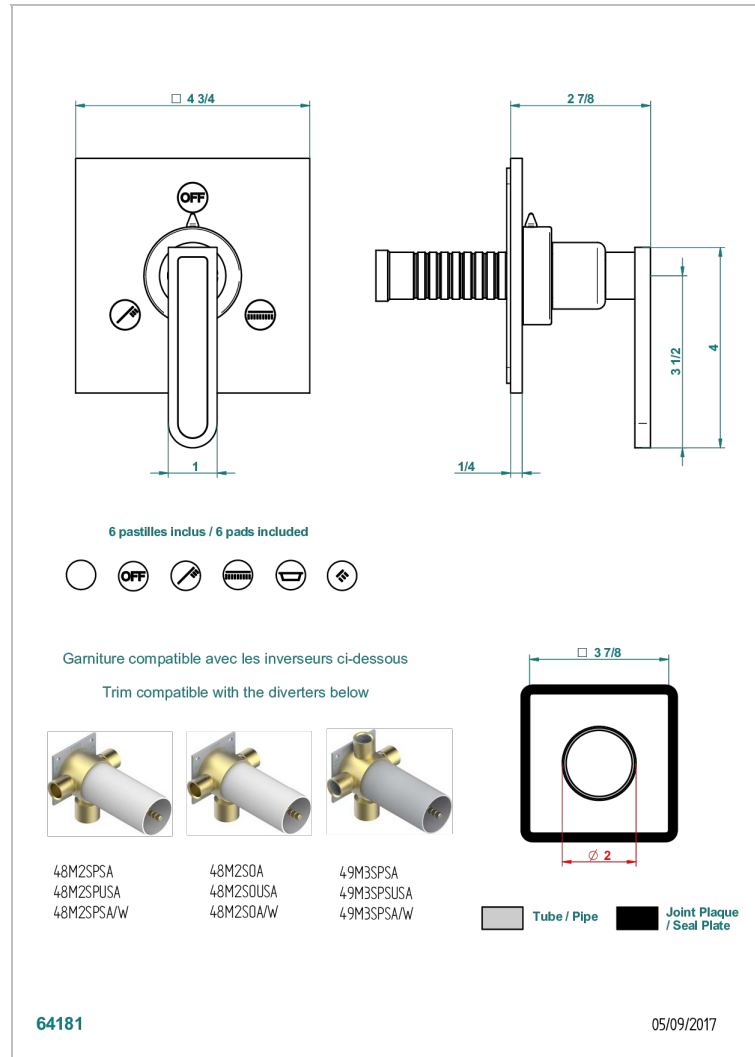

PROFIL BLACK ONYX WITH LEVER

A6P-48M2SB

Trim for wall mounted diverter, 2 ways - ref. 48M2 and 3 ways - ref. 49M3

特色

- Profil Black Onyx with lever
- Trim for wall mounted diverter, 2 ways - ref. 48M2 and 3 ways - ref. 49M3

相关的SKU

- Ref. G00-48M2SOA Wall mounted 3-way diverter with ceramic cartridge for concealed installation- 1 inlet 3/4" and 2 outlets 1/2" without stop position, without trim
- Ref. G00-48M2SPSA Wall mounted 3-way diverter with ceramic cartridge for concealed installation, 1 inlet 3/4" and 2 outlets 1/2" with stop position, without trim
- Ref. G00-49M3SPSA Wall mounted 4-way diverter with ceramic cartridge for concealed installation- 1 inlet 3/4" and 3 outlets 1/2" with stop position, without trim