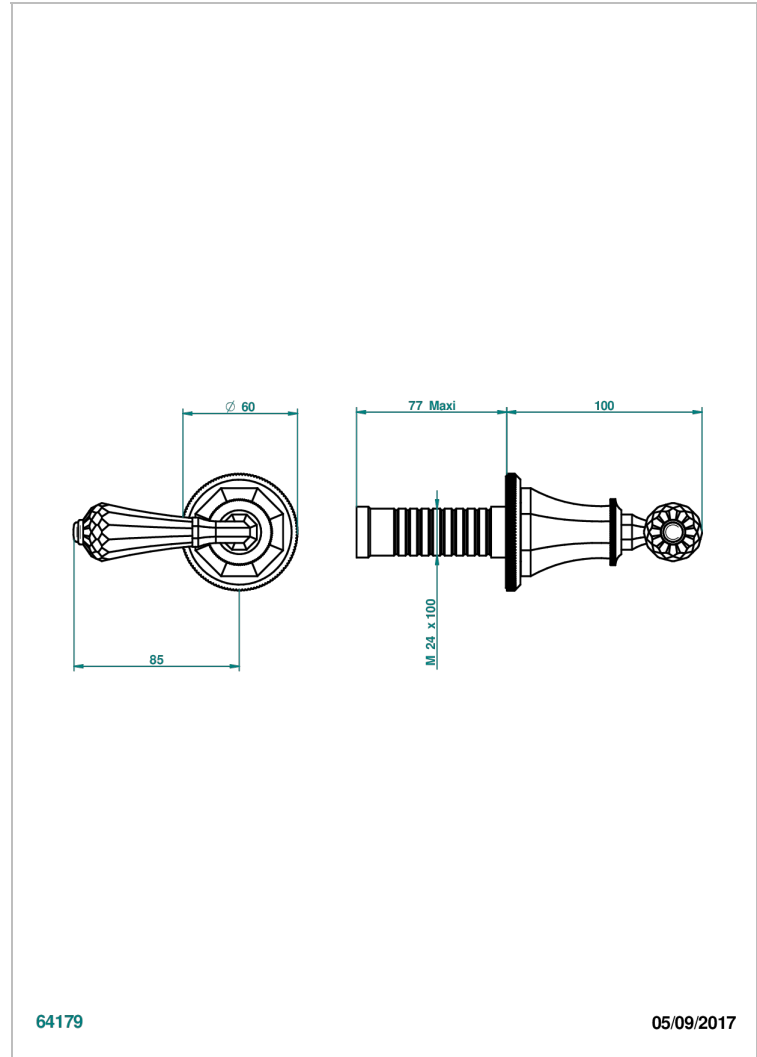

ART DECO CRYSTAL

A56-30B/H

Wall volume control 30 & 32 trim - Hot

THG[®]
PARIS

CHARACTERISTIC

- Art Déco Crystal
- Wall volume control 30 & 32 trim - Hot

RELATED SKU'S

- Ref. G00-32HUSA 3/4" Volume control wall valve with ceramic cartridge counterclockwise
- Ref. G00-30HUSA 1/2" Volume control wall valve with ceramic cartridge counterclockwise

AVAILABLE FINITIONS

Black ceram - D30
Blush PVD - H62
Brass color PVD - H49
Brown bronze color PVD - F33
Chrome polished - A02
Chrome polished / gold polished - G02

Copper antique matt, coated - H07
Gold color PVD - H52
Gold mat - F07
Gold polished - F01
Graphite PVD - H64
Light coated bronze - D01