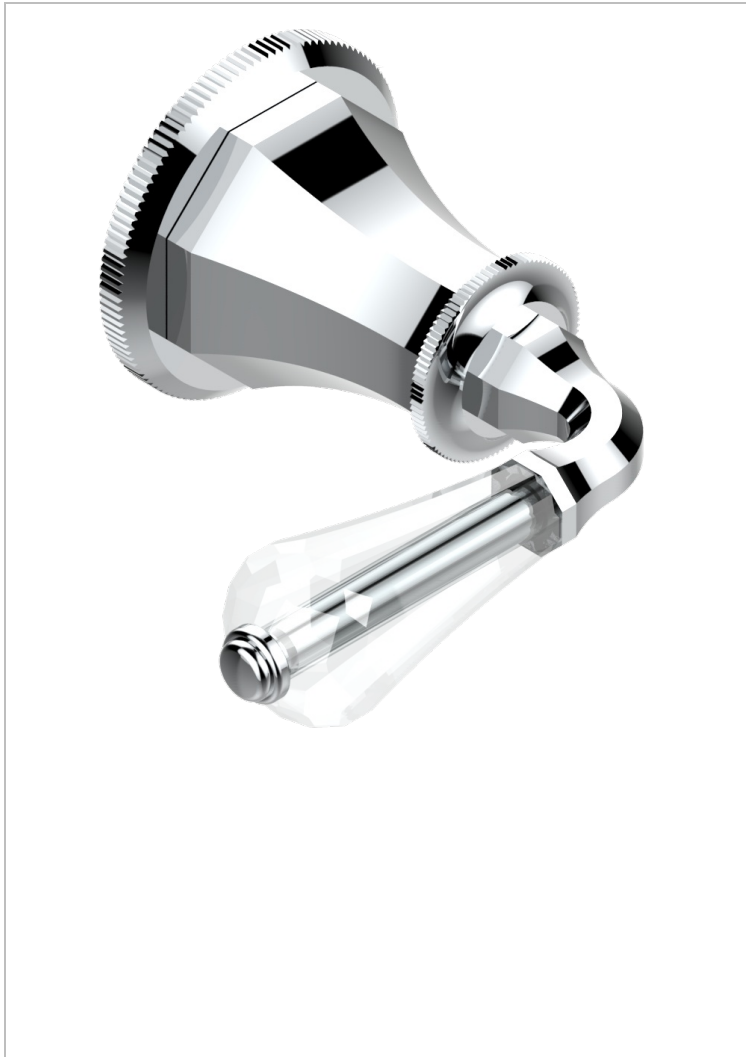

ART DECO CRYSTAL

A56-30B/H

Wall volume control 30 & 32 trim - Hot

THG[®]
PARIS

CHARACTERISTIC

- Art Déco Crystal
- Wall volume control 30 & 32 trim - Hot

RELATED SKU'S

- Ref. G00-32HUSA 3/4" Volume control wall valve with ceramic cartridge counterclockwise
- Ref. G00-30HUSA 1/2" Volume control wall valve with ceramic cartridge counterclockwise

AVAILABLE FINITIONS

Black ceram - D30
Blush PVD - H62
Brass color PVD - H49
Brown bronze color PVD - F33
Chrome polished - A02
Chrome polished / gold polished - G02

Copper antique matt, coated - H07
Gold color PVD - H52
Gold mat - F07
Gold polished - F01
Graphite PVD - H64
Light coated bronze - D01

Matt Umber PVD - H67
Matt blush PVD - H60
Matt brass color PVD - H50
Matt brown bronze color PVD - F34
Matt chrome (American satin) - C02
Matt gold color PVD - H53

Matt graphite PVD - H65
Matt nickel (American satin) - C01
Matt nickel color PVD - H56
Natural smoked Brass - A13
Nickel antique / Sovereign - H28
Nickel color PVD - H55

Nickel polished - B01
Soft gold - F30
Soft matt gold - F31
Umber PVD - H66