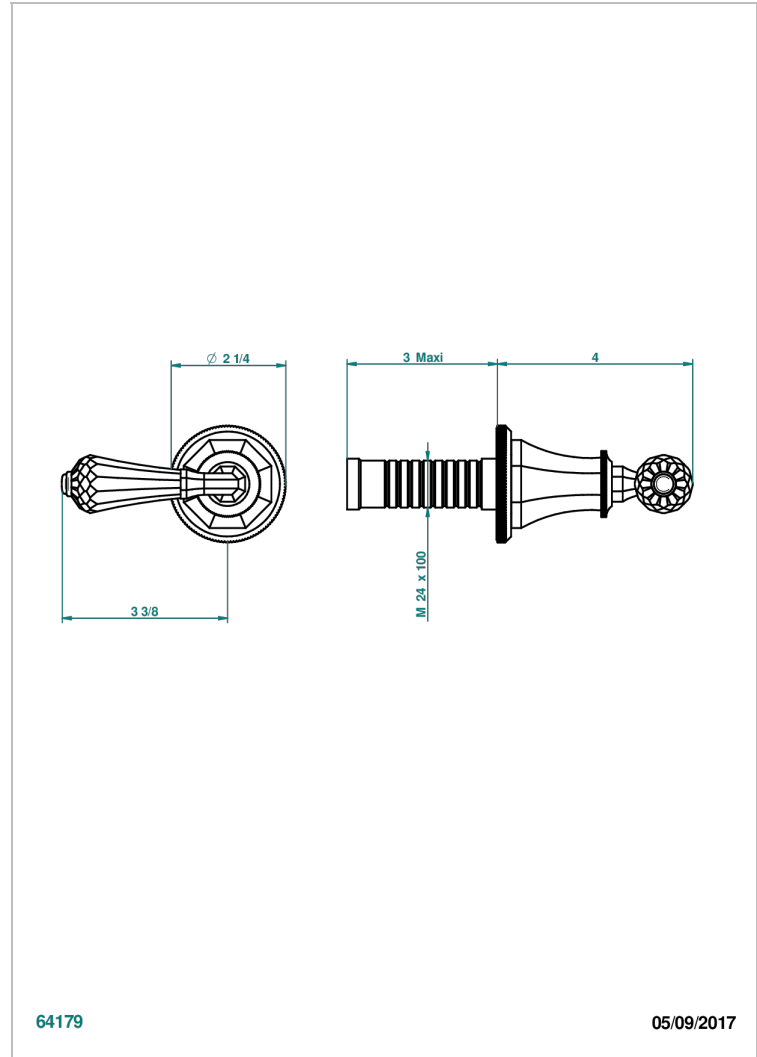

# ART DECO CRYSTAL

A56-30B/H

Wall volume control 30 & 32 trim - Hot

THG<sup>®</sup>  
PARIS

64179

05/09/2017

## CHARACTERISTIC

- Art Déco Crystal
- Wall volume control 30 & 32 trim - Hot

## RELATED SKU'S

- Ref. G00-32HUSA 3/4" Volume control wall valve with ceramic cartridge counterclockwise
- Ref. G00-30HUSA 1/2" Volume control wall valve with ceramic cartridge counterclockwise