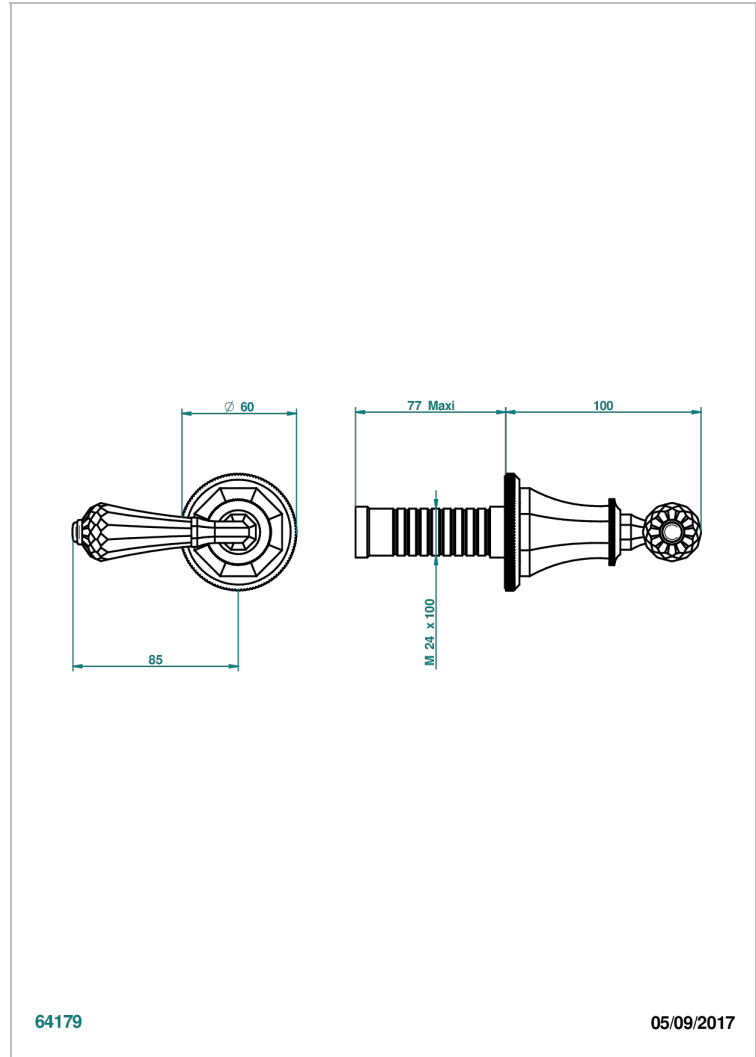

ART DECO CRYSTAL

A56-30B/H

Trim only for wall valve - hot - 1/2" ref.30/HA and 3/4" ref.32/HA and diverter ref.50/4VMA

THG[®]
PARIS

64179

05/09/2017

CHARACTERISTIC

- Art Déco Crystal
- Trim only for wall valve - hot - 1/2" ref.30/HA and 3/4" ref.32/HA and diverter ref.50/4VMA

RELATED SKU'S

- Ref. G00-30/HA Wall mounted 1/2" valve body with ceramic head, 1/4 turn right
- Ref. G00-32/HA Wall mounted 3/4" valve body with ceramic head, 1/4 turn right - no trim

AVAILABLE FINITIONS