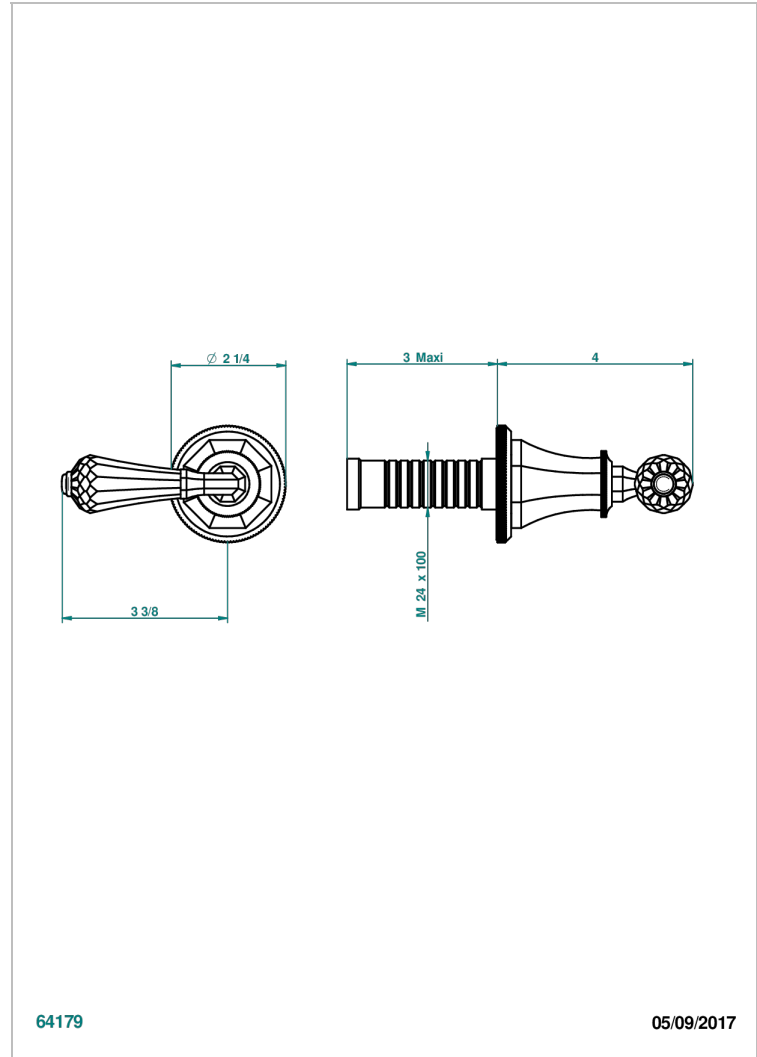

ART DECO CRYSTAL

A56-30B/H

Trim only for wall valve - hot - 1/2" ref.30/HA and 3/4" ref.32/HA and diverter ref.50/4VMA

THG[®]
PARIS

CHARACTERISTIC

- Art Déco Crystal
- Trim only for wall valve - hot - 1/2" ref.30/HA and 3/4" ref.32/HA and diverter ref.50/4VMA

RELATED SKU'S

- Ref. G00-30/HA Wall mounted 1/2" valve body with ceramic head, 1/4 turn right
- Ref. G00-32/HA Wall mounted 3/4" valve body with ceramic head, 1/4 turn right - no trim

AVAILABLE FINITIONS