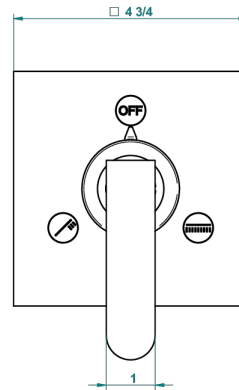

# PROFIL METAL WITH LEVER HANDLES

A6B-48M2SB

Trim for wall mounted diverter - 2 ways ref.48M2 & 3 ways ref.49M3

6 pastilles inclus / 6 pads included

Garniture compatible avec les inverseurs ci-dessous

Trim compatible with the diverters below

## CHARACTERISTIC

- Profil Metal with lever handles
- Trim for wall mounted diverter - 2 ways ref.48M2 & 3 ways ref.49M3

## RELATED SKU'S

- Ref. G00-48M2SOUSA Wall mounted 3-way diverter with ceramic cartridge for concealed installation- 1 inlet 3/4" and 2 outlets 1/2" without shared ports no stop position - no trim
- Ref. G00-48M2SPSUSA Wall mounted 3-way diverter with ceramic cartridge for concealed installation- 1 inlet 3/4" and 2 outlets 1/2" with positive top, no shared ports - no trim
- Ref. G00-49M3SPSUSA Wall mounted 4-way diverter with ceramic cartridge for concealed installation- 1 inlet 3/4" and 3 outlets 1/2" with positive top, no shared ports - no trim