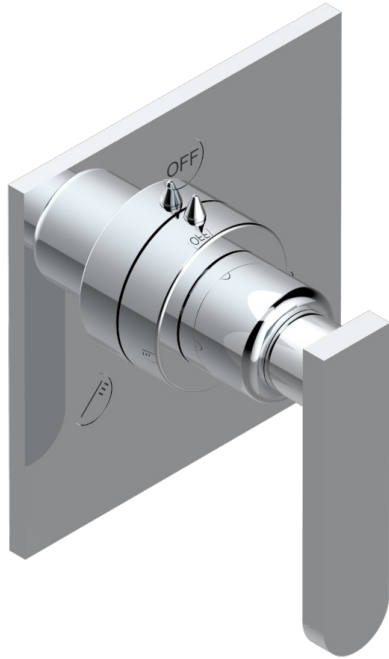

# PROFIL METAL WITH LEVER HANDLES

A6B-48M2SB

Trim for wall mounted diverter - 2 ways ref.48M2 & 3 ways ref.49M3

6 pastilles inclus / 6 pads included

Garniture compatible avec les inverseurs ci-dessous

Trim compatible with the diverters below

48M2SPSA  
48M2SPUSA  
48M2SPSA/W

48M2S0A  
48M2S0USA  
48M2S0A/W

49M3SPSA  
49M3SPSUSA  
49M3SPSA/W

Tube / Pipe Joint Plaque / Seal Plate

64178

05/09/2017

## CHARACTERISTIC

- Profil Metal with lever handles
- Trim for wall mounted diverter - 2 ways ref.48M2 & 3 ways ref.49M3

## RELATED SKU'S

- Ref. G00-48M2SOUSA Wall mounted 3-way diverter with ceramic cartridge for concealed installation- 1 inlet 3/4" and 2 outlets 1/2" without shared ports no stop position - no trim
- Ref. G00-48M2SPSUSA Wall mounted 3-way diverter with ceramic cartridge for concealed installation- 1 inlet 3/4" and 2 outlets 1/2" with positive top, no shared ports - no trim
- Ref. G00-49M3SPSUSA Wall mounted 4-way diverter with ceramic cartridge for concealed installation- 1 inlet 3/4" and 3 outlets 1/2" with positive top, no shared ports - no trim