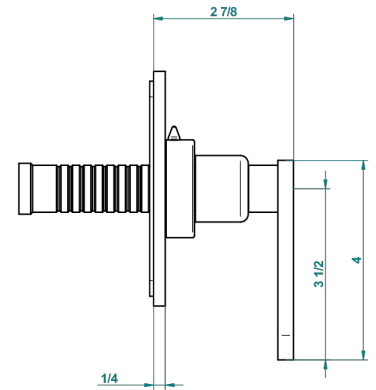

# PROFIL METAL WITH LEVER HANDLES

A6B-48M2SB

Trim for wall mounted diverter - 2 ways ref.48M2 & 3 ways ref.49M3

6 pastilles inclus / 6 pads included

Garniture compatible avec les inverseurs ci-dessous

Trim compatible with the diverters below

48M2SPSA  
48M2SPUSA  
48M2SPSA/W

48M2S0A  
48M2S0USA  
48M2S0A/W

49M3SPSA  
49M3SPSUSA  
49M3SPSA/W

Tube / Pipe Joint Plaque / Seal Plate

64178

05/09/2017

## CHARACTERISTIC

- Profil Metal with lever handles
- Trim for wall mounted diverter - 2 ways ref.48M2 & 3 ways ref.49M3

## RELATED SKU'S

- Ref. G00-48M2SOUSA Wall mounted 3-way diverter with ceramic cartridge for concealed installation- 1 inlet 3/4" and 2 outlets 1/2" without shared ports no stop position - no trim
- Ref. G00-48M2SPSUSA Wall mounted 3-way diverter with ceramic cartridge for concealed installation- 1 inlet 3/4" and 2 outlets 1/2" with positive top, no shared ports - no trim
- Ref. G00-49M3SPSUSA Wall mounted 4-way diverter with ceramic cartridge for concealed installation- 1 inlet 3/4" and 3 outlets 1/2" with positive top, no shared ports - no trim