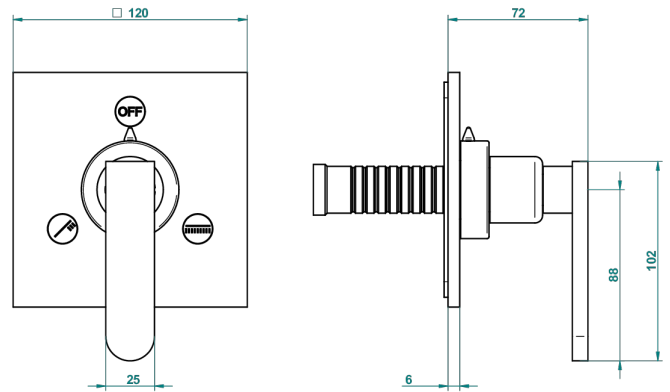

PROFIL METAL CON MANETAS

A6B-48M2SB

Trim for wall mounted diverter, 2 ways - ref. 48M2 and 3 ways - ref. 49M3

6 pastilles inclus / 6 pads included

Garniture compatible avec les inverseurs ci-dessous

Trim compatible with the diverters below

48M2SPSA
48M2SPUSA
48M2SPSA/W

48M2SOA
48M2SOLUSA
48M2SOA/W

49M3SPSA
49M3SPSUSA
49M3SPSA/W

Tube / Pipe Joint Plaque / Seal Plate

05/09/2017

CARACTERÍSTICAS

- Profil metal con manetas
- Trim for wall mounted diverter, 2 ways - ref. 48M2 and 3 ways - ref. 49M3

PRODUCTOS RELACIONADOS

- Ref. G00-48M2SOA Wall mounted 3-way diverter with ceramic cartridge for concealed installation- 1 inlet 3/4" and 2 outlets 1/2" without stop position, without trim
- Ref. G00-48M2SPSA Wall mounted 3-way diverter with ceramic cartridge for concealed installation, 1 inlet 3/4" and 2 outlets 1/2" with stop position, without trim
- Ref. G00-49M3SPSA Wall mounted 4-way diverter with ceramic cartridge for concealed installation- 1 inlet 3/4" and 3 outlets 1/2" with stop position, without trim