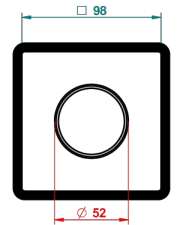

PROFIL METAL CON MANETAS

A6B-48M2SB

Trim for wall mounted diverter, 2 ways - ref. 48M2 and 3 ways - ref. 49M3

6 pastilles inclus / 6 pads included

Garniture compatible avec les inverseurs ci-dessous

Trim compatible with the diverters below

48M2SPSA
48M2SPUSA
48M2SPSA/W

48M2SOA
48M2SOLUSA
48M2SOA/W

49M3SPSA
49M3SPSUSA
49M3SPSA/W

Tube / Pipe Joint Plaque / Seal Plate

05/09/2017

CARACTERÍSTICAS

- Profil metal con manetas
- Trim for wall mounted diverter, 2 ways - ref. 48M2 and 3 ways - ref. 49M3