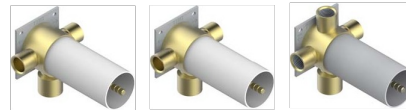

PROFIL METAL CON MANETAS

A6B-48M2SB

Trim for wall mounted diverter, 2 ways - ref. 48M2 and 3 ways - ref. 49M3

6 pastilles inclus / 6 pads included

Garniture compatible avec les inverseurs ci-dessous

Trim compatible with the diverters below

48M2SPSA
48M2SPUSA
48M2SPSA/W

48M2SOA
48M2SOLUSA
48M2SOA/W

49M3SPSA
49M3SPSUSA
49M3SPSA/W

Tube / Pipe Joint Plaque / Seal Plate

05/09/2017

CARACTERÍSTICAS

- Profil metal con manetas
- Trim for wall mounted diverter, 2 ways - ref. 48M2 and 3 ways - ref. 49M3

PRODUCTOS RELACIONADOS

- Ref. G00-48M2SOA Wall mounted 3-way diverter with ceramic cartridge for concealed installation- 1 inlet 3/4" and 2 outlets 1/2" without stop position, without trim
- Ref. G00-48M2SPSA Wall mounted 3-way diverter with ceramic cartridge for concealed installation, 1 inlet 3/4" and 2 outlets 1/2" with stop position, without trim
- Ref. G00-49M3SPSA Wall mounted 4-way diverter with ceramic cartridge for concealed installation- 1 inlet 3/4" and 3 outlets 1/2" with stop position, without trim

ACABADOS DISPONIBLES

Bronce claro - D01
Cerámica negra mate - D30
Cobre viejo mate - H07
Cromo - A02
Cromo / dorado - G02
Cromo mate - C02

Dorado - F01
Dorado mate - F07
Dorado pálido - F30
Dorado pálido mate (sin barniz) - F31
Níquel - B01
Níquel mate - C01