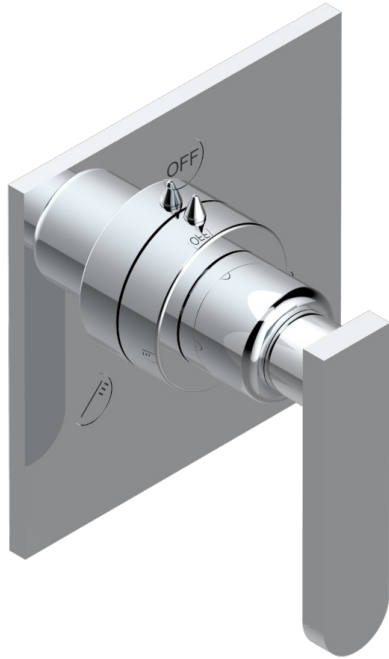

PROFIL METAL CON MANETAS

A6B-48M2SB

Trim for wall mounted diverter, 2 ways - ref. 48M2 and 3 ways - ref. 49M3

6 pastilles inclus / 6 pads included

Garniture compatible avec les inverseurs ci-dessous

Trim compatible with the diverters below

48M2SPSA
48M2SPUSA
48M2SPSA/W

48M2SOA
48M2SOLUSA
48M2SOA/W

49M3SPSA
49M3SPSUSA
49M3SPSA/W

Tube / Pipe Joint Plaque / Seal Plate

05/09/2017

CARACTERÍSTICAS

- Profil metal con manetas
- Trim for wall mounted diverter, 2 ways - ref. 48M2 and 3 ways - ref. 49M3

PRODUCTOS RELACIONADOS

- Ref. G00-48M2SOA Wall mounted 3-way diverter with ceramic cartridge for concealed installation- 1 inlet 3/4" and 2 outlets 1/2" without stop position, without trim
- Ref. G00-48M2SPSA Wall mounted 3-way diverter with ceramic cartridge for concealed installation, 1 inlet 3/4" and 2 outlets 1/2" with stop position, without trim
- Ref. G00-49M3SPSA Wall mounted 4-way diverter with ceramic cartridge for concealed installation- 1 inlet 3/4" and 3 outlets 1/2" with stop position, without trim