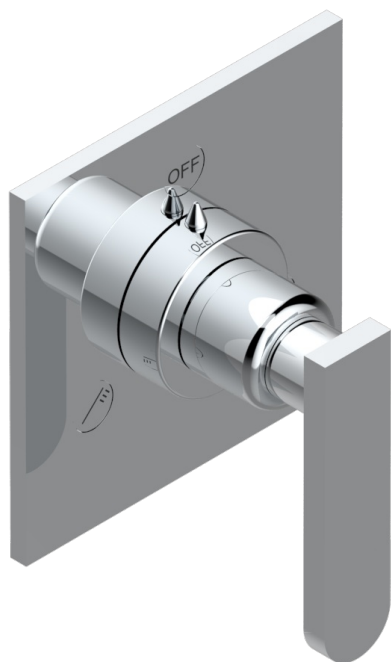

PROFIL METAL WITH LEVER

A6B-48M2SB

Trim for wall mounted diverter, 2 ways - ref. 48M2 and 3 ways - ref. 49M3

6 pastilles inclus / 6 pads included

Garniture compatible avec les inverseurs ci-dessous

Trim compatible with the diverters below

48M2SPSA
48M2SPUSA
48M2SPSA/W

48M2SOA
48M2SOLUSA
48M2SOA/W

49M3SPSA
49M3SPSUSA
49M3SPSA/W

Tube / Pipe Joint Plaque / Seal Plate

05/09/2017

CHARACTERISTIC

- Profil Metal with lever
- Trim for wall mounted diverter, 2 ways - ref. 48M2 and 3 ways - ref. 49M3

RELATED SKU'S

- Ref. G00-48M2SOA Wall mounted 3-way diverter with ceramic cartridge for concealed installation- 1 inlet 3/4" and 2 outlets 1/2" without stop position, without trim
- Ref. G00-48M2SPSA Wall mounted 3-way diverter with ceramic cartridge for concealed installation, 1 inlet 3/4" and 2 outlets 1/2" with stop position, without trim
- Ref. G00-49M3SPSA Wall mounted 4-way diverter with ceramic cartridge for concealed installation- 1 inlet 3/4" and 3 outlets 1/2" with stop position, without trim