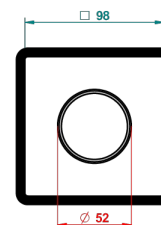

PROFIL METAL WITH LEVER

A6B-48M2SB

Trim for wall mounted diverter, 2 ways - ref. 48M2 and 3 ways - ref. 49M3

6 pastilles inclus / 6 pads included

Garniture compatible avec les inverseurs ci-dessous

Trim compatible with the diverters below

48M2SPSA
48M2SPUSA
48M2SPSA/W

48M2SOA
48M2SOLUSA
48M2SOA/W

49M3SPSA
49M3SPSUSA
49M3SPSA/W

Tube / Pipe Joint Plaque / Seal Plate

05/09/2017

CHARACTERISTIC

- Profil Metal with lever
- Trim for wall mounted diverter, 2 ways - ref. 48M2 and 3 ways - ref. 49M3

RELATED SKU'S

- Ref. G00-48M2SOA Wall mounted 3-way diverter with ceramic cartridge for concealed installation- 1 inlet 3/4" and 2 outlets 1/2" without stop position, without trim
- Ref. G00-48M2SPSA Wall mounted 3-way diverter with ceramic cartridge for concealed installation, 1 inlet 3/4" and 2 outlets 1/2" with stop position, without trim
- Ref. G00-49M3SPSA Wall mounted 4-way diverter with ceramic cartridge for concealed installation- 1 inlet 3/4" and 3 outlets 1/2" with stop position, without trim