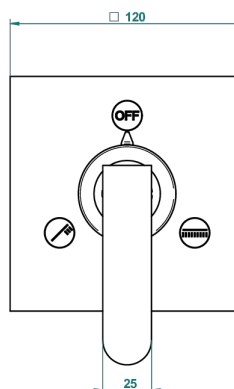

PROFIL METAL WITH LEVER

A6B-48M2SB

Trim for wall mounted diverter, 2 ways - ref. 48M2 and 3 ways - ref. 49M3

6 pastilles inclus / 6 pads included

Garniture compatible avec les inverseurs ci-dessous

Trim compatible with the diverters below

48M2SPSA
48M2SPUSA
48M2SPSA/W

48M2SOA
48M2SOLUSA
48M2SOA/W

49M3SPSA
49M3SPSUSA
49M3SPSA/W

Tube / Pipe Joint Plaque / Seal Plate

05/09/2017

CHARACTERISTIC

- Profil Metal with lever
- Trim for wall mounted diverter, 2 ways - ref. 48M2 and 3 ways - ref. 49M3

RELATED SKU'S

- Ref. G00-48M2SOA Wall mounted 3-way diverter with ceramic cartridge for concealed installation- 1 inlet 3/4" and 2 outlets 1/2" without stop position, without trim
- Ref. G00-48M2SPSA Wall mounted 3-way diverter with ceramic cartridge for concealed installation, 1 inlet 3/4" and 2 outlets 1/2" with stop position, without trim
- Ref. G00-49M3SPSA Wall mounted 4-way diverter with ceramic cartridge for concealed installation- 1 inlet 3/4" and 3 outlets 1/2" with stop position, without trim