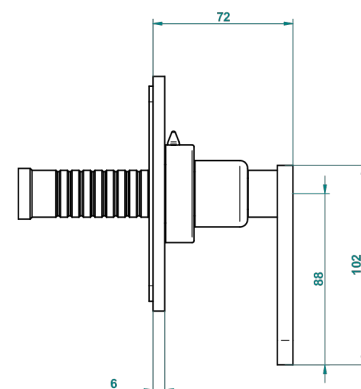

PROFIL METAL WITH LEVER

A6B-48M2SB

Trim for wall mounted diverter, 2 ways - ref. 48M2 and 3 ways - ref. 49M3

6 pastilles inclus / 6 pads included

Garniture compatible avec les inverseurs ci-dessous

Trim compatible with the diverters below

48M2SPSA
48M2SPUSA
48M2SPSA/W

48M2SOA
48M2SOLUSA
48M2SOA/W

49M3SPSA
49M3SPSUSA
49M3SPSA/W

Tube / Pipe Joint Plaque / Seal Plate

05/09/2017

CHARACTERISTIC

- Profil Metal with lever
- Trim for wall mounted diverter, 2 ways - ref. 48M2 and 3 ways - ref. 49M3

RELATED SKU'S

- Ref. G00-48M2SOA Wall mounted 3-way diverter with ceramic cartridge for concealed installation- 1 inlet 3/4" and 2 outlets 1/2" without stop position, without trim
- Ref. G00-48M2SPSA Wall mounted 3-way diverter with ceramic cartridge for concealed installation, 1 inlet 3/4" and 2 outlets 1/2" with stop position, without trim
- Ref. G00-49M3SPSA Wall mounted 4-way diverter with ceramic cartridge for concealed installation- 1 inlet 3/4" and 3 outlets 1/2" with stop position, without trim