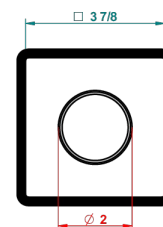

PROFIL METAL CON MANETAS

A6B-48M2SB

Trim for wall mounted diverter, 2 ways - ref. 48M2 and 3 ways - ref. 49M3

6 pastilles inclus / 6 pads included

Garniture compatible avec les inverseurs ci-dessous

Trim compatible with the diverters below

48M2SPSA
48M2SPUSA
48M2SPSA/W

48M2SOA
48M2SOUSA
48M2SOA/W

49M3SPSA
49M3SPSUSA
49M3SPSA/W

Tube / Pipe Joint Plaque / Seal Plate

64178

05/09/2017

CARACTERÍSTICAS

- Profil metal con manetas
- Trim for wall mounted diverter, 2 ways - ref. 48M2 and 3 ways - ref. 49M3

PRODUCTOS RELACIONADOS

- Ref. G00-48M2SOA Wall mounted 3-way diverter with ceramic cartridge for concealed installation- 1 inlet 3/4" and 2 outlets 1/2" without stop position, without trim
- Ref. G00-48M2SPSA Wall mounted 3-way diverter with ceramic cartridge for concealed installation, 1 inlet 3/4" and 2 outlets 1/2" with stop position, without trim
- Ref. G00-49M3SPSA Wall mounted 4-way diverter with ceramic cartridge for concealed installation- 1 inlet 3/4" and 3 outlets 1/2" with stop position, without trim