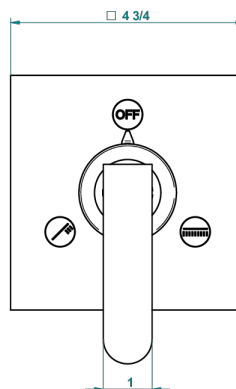

PROFIL METAL CON MANETAS

A6B-48M2SB

Trim for wall mounted diverter, 2 ways - ref. 48M2 and 3 ways - ref. 49M3

6 pastilles inclus / 6 pads included

Garniture compatible avec les inverseurs ci-dessous

Trim compatible with the diverters below

48M2SPSA
48M2SPUSA
48M2SPSA/W

48M2SOA
48M2SOUSA
48M2SOA/W

49M3SPSA
49M3SPSUSA
49M3SPSA/W

Tube / Pipe Joint Plaque / Seal Plate

64178

05/09/2017

CARACTERÍSTICAS

- Profil metal con manetas
- Trim for wall mounted diverter, 2 ways - ref. 48M2 and 3 ways - ref. 49M3

PRODUCTOS RELACIONADOS

- Ref. G00-48M2SOA Wall mounted 3-way diverter with ceramic cartridge for concealed installation- 1 inlet 3/4" and 2 outlets 1/2" without stop position, without trim
- Ref. G00-48M2SPSA Wall mounted 3-way diverter with ceramic cartridge for concealed installation, 1 inlet 3/4" and 2 outlets 1/2" with stop position, without trim
- Ref. G00-49M3SPSA Wall mounted 4-way diverter with ceramic cartridge for concealed installation- 1 inlet 3/4" and 3 outlets 1/2" with stop position, without trim