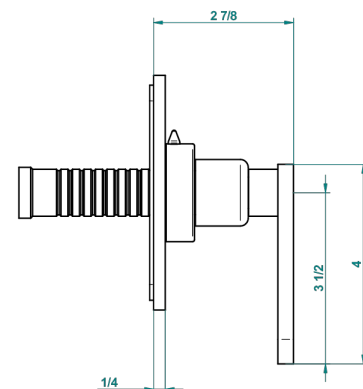

PROFIL METAL CON MANETAS

A6B-48M2SB

Trim for wall mounted diverter, 2 ways - ref. 48M2 and 3 ways - ref. 49M3

6 pastilles inclus / 6 pads included

Garniture compatible avec les inverseurs ci-dessous

Trim compatible with the diverters below

48M2SPSA
48M2SPUSA
48M2SPSA/W

48M2SOA
48M2SOUSA
48M2SOA/W

49M3SPSA
49M3SPSUSA
49M3SPSA/W

Tube / Pipe Joint Plaque / Seal Plate

64178

05/09/2017

CARACTERÍSTICAS

- Profil metal con manetas
- Trim for wall mounted diverter, 2 ways - ref. 48M2 and 3 ways - ref. 49M3

PRODUCTOS RELACIONADOS

- Ref. G00-48M2SOA Wall mounted 3-way diverter with ceramic cartridge for concealed installation- 1 inlet 3/4" and 2 outlets 1/2" without stop position, without trim
- Ref. G00-48M2SPSA Wall mounted 3-way diverter with ceramic cartridge for concealed installation, 1 inlet 3/4" and 2 outlets 1/2" with stop position, without trim
- Ref. G00-49M3SPSA Wall mounted 4-way diverter with ceramic cartridge for concealed installation- 1 inlet 3/4" and 3 outlets 1/2" with stop position, without trim