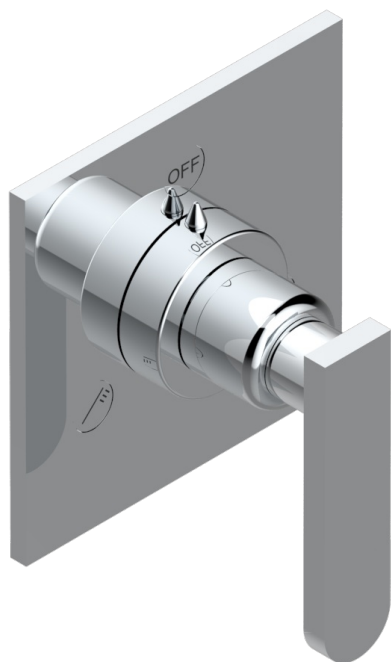

PROFIL METAL CON MANETAS

A6B-48M2SB

Trim for wall mounted diverter, 2 ways - ref. 48M2 and 3 ways - ref. 49M3

6 pastilles inclus / 6 pads included

Garniture compatible avec les inverseurs ci-dessous

Trim compatible with the diverters below

48M2SPSA
48M2SPUSA
48M2SPSA/W

48M2SOA
48M2SOUSA
48M2SOA/W

49M3SPSA
49M3SPSUSA
49M3SPSA/W

Tube / Pipe Joint Plaque / Seal Plate

64178

05/09/2017

CARACTERÍSTICAS

- Profil metal con manetas
- Trim for wall mounted diverter, 2 ways - ref. 48M2 and 3 ways - ref. 49M3

PRODUCTOS RELACIONADOS

- Ref. G00-48M2SOA Wall mounted 3-way diverter with ceramic cartridge for concealed installation- 1 inlet 3/4" and 2 outlets 1/2" without stop position, without trim
- Ref. G00-48M2SPSA Wall mounted 3-way diverter with ceramic cartridge for concealed installation, 1 inlet 3/4" and 2 outlets 1/2" with stop position, without trim
- Ref. G00-49M3SPSA Wall mounted 4-way diverter with ceramic cartridge for concealed installation- 1 inlet 3/4" and 3 outlets 1/2" with stop position, without trim