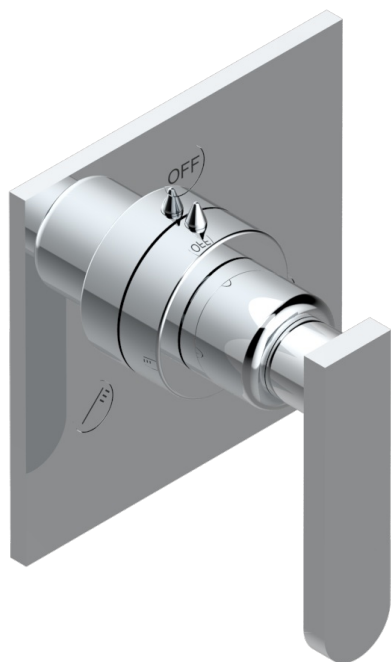

PROFIL METAL WITH LEVER

A6B-48M2SB

Trim for wall mounted diverter, 2 ways - ref. 48M2 and 3 ways - ref. 49M3

6 pastilles inclus / 6 pads included

Garniture compatible avec les inverseurs ci-dessous

Trim compatible with the diverters below

48M2SPSA
48M2SPUSA
48M2SPSA/W

48M2SOA
48M2SOLUSA
48M2SOA/W

49M3SPSA
49M3SPSUSA
49M3SPSA/W

Tube / Pipe Joint Plaque / Seal Plate

64178

05/09/2017

CHARACTERISTIC

- Profil Metal with lever
- Trim for wall mounted diverter, 2 ways - ref. 48M2 and 3 ways - ref. 49M3

RELATED SKU'S

- Ref. G00-48M2SOA Wall mounted 3-way diverter with ceramic cartridge for concealed installation- 1 inlet 3/4" and 2 outlets 1/2" without stop position, without trim
- Ref. G00-48M2SPSA Wall mounted 3-way diverter with ceramic cartridge for concealed installation, 1 inlet 3/4" and 2 outlets 1/2" with stop position, without trim
- Ref. G00-49M3SPSA Wall mounted 4-way diverter with ceramic cartridge for concealed installation- 1 inlet 3/4" and 3 outlets 1/2" with stop position, without trim