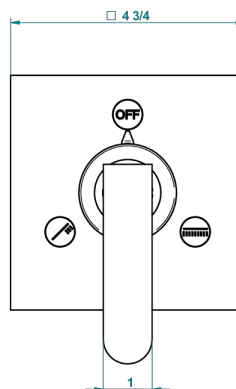

PROFIL METAL WITH LEVER

A6B-48M2SB

Trim for wall mounted diverter, 2 ways - ref. 48M2 and 3 ways - ref. 49M3

6 pastilles inclus / 6 pads included

Garniture compatible avec les inverseurs ci-dessous

Trim compatible with the diverters below

48M2SPSA
48M2SPUSA
48M2SPSA/W

48M2SOA
48M2SOLUSA
48M2SOA/W

49M3SPSA
49M3SPSUSA
49M3SPSA/W

Tube / Pipe Joint Plaque / Seal Plate

64178

05/09/2017

CHARACTERISTIC

- Profil Metal with lever
- Trim for wall mounted diverter, 2 ways - ref. 48M2 and 3 ways - ref. 49M3

RELATED SKU'S

- Ref. G00-48M2SOA Wall mounted 3-way diverter with ceramic cartridge for concealed installation- 1 inlet 3/4" and 2 outlets 1/2" without stop position, without trim
- Ref. G00-48M2SPSA Wall mounted 3-way diverter with ceramic cartridge for concealed installation, 1 inlet 3/4" and 2 outlets 1/2" with stop position, without trim
- Ref. G00-49M3SPSA Wall mounted 4-way diverter with ceramic cartridge for concealed installation- 1 inlet 3/4" and 3 outlets 1/2" with stop position, without trim