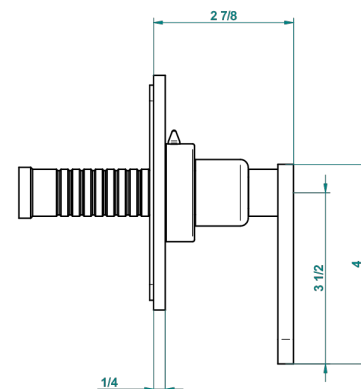

PROFIL METAL WITH LEVER

A6B-48M2SB

Trim for wall mounted diverter, 2 ways - ref. 48M2 and 3 ways - ref. 49M3

6 pastilles inclus / 6 pads included

Garniture compatible avec les inverseurs ci-dessous

Trim compatible with the diverters below

48M2SPSA
48M2SPUSA
48M2SPSA/W

48M2SOA
48M2SOLUSA
48M2SOA/W

49M3SPSA
49M3SPSUSA
49M3SPSA/W

Tube / Pipe Joint Plaque / Seal Plate

64178

05/09/2017

CHARACTERISTIC

- Profil Metal with lever
- Trim for wall mounted diverter, 2 ways - ref. 48M2 and 3 ways - ref. 49M3

RELATED SKU'S

- Ref. G00-48M2SOA Wall mounted 3-way diverter with ceramic cartridge for concealed installation- 1 inlet 3/4" and 2 outlets 1/2" without stop position, without trim
- Ref. G00-48M2SPSA Wall mounted 3-way diverter with ceramic cartridge for concealed installation, 1 inlet 3/4" and 2 outlets 1/2" with stop position, without trim
- Ref. G00-49M3SPSA Wall mounted 4-way diverter with ceramic cartridge for concealed installation- 1 inlet 3/4" and 3 outlets 1/2" with stop position, without trim