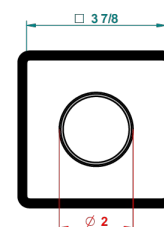

PROFIL METAL WITH LEVER

A6B-48M2SB

Trim for wall mounted diverter, 2 ways - ref. 48M2 and 3 ways - ref. 49M3

6 pastilles inclus / 6 pads included

Garniture compatible avec les inverseurs ci-dessous

Trim compatible with the diverters below

48M2SPSA
48M2SPUSA
48M2SPSA/W

48M2SOA
48M2SOLUSA
48M2SOA/W

49M3SPSA
49M3SPSUSA
49M3SPSA/W

Tube / Pipe Joint Plaque / Seal Plate

64178

05/09/2017

CHARACTERISTIC

- Profil Metal with lever
- Trim for wall mounted diverter, 2 ways - ref. 48M2 and 3 ways - ref. 49M3

RELATED SKU'S

- Ref. G00-48M2SOA Wall mounted 3-way diverter with ceramic cartridge for concealed installation- 1 inlet 3/4" and 2 outlets 1/2" without stop position, without trim
- Ref. G00-48M2SPSA Wall mounted 3-way diverter with ceramic cartridge for concealed installation, 1 inlet 3/4" and 2 outlets 1/2" with stop position, without trim
- Ref. G00-49M3SPSA Wall mounted 4-way diverter with ceramic cartridge for concealed installation- 1 inlet 3/4" and 3 outlets 1/2" with stop position, without trim