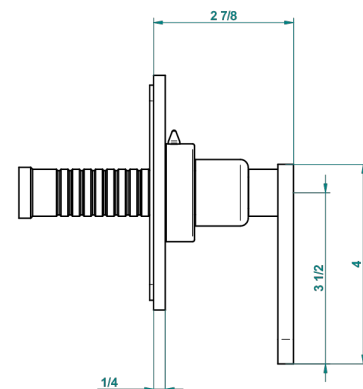

# PROFIL METAL WITH LEVER

A6B-48M2SB

Trim for wall mounted diverter, 2 ways - ref. 48M2 and 3 ways - ref. 49M3

6 pastilles inclus / 6 pads included

Garniture compatible avec les inverseurs ci-dessous

Trim compatible with the diverters below

48M2SPSA  
48M2SPUSA  
48M2SPSA/W

48M2SOA  
48M2SOUSA  
48M2SOA/W

49M3SPSA  
49M3SPSUSA  
49M3SPSA/W

Tube / Pipe Joint Plaque / Seal Plate

64178

05/09/2017

## CHARACTERISTIC

- Profil Metal with lever
- Trim for wall mounted diverter, 2 ways - ref. 48M2 and 3 ways - ref. 49M3

## RELATED SKU'S

- Ref. G00-48M2SOA Wall mounted 3-way diverter with ceramic cartridge for concealed installation- 1 inlet 3/4" and 2 outlets 1/2" without stop position, without trim
- Ref. G00-48M2SPSA Wall mounted 3-way diverter with ceramic cartridge for concealed installation, 1 inlet 3/4" and 2 outlets 1/2" with stop position, without trim
- Ref. G00-49M3SPSA Wall mounted 4-way diverter with ceramic cartridge for concealed installation- 1 inlet 3/4" and 3 outlets 1/2" with stop position, without trim