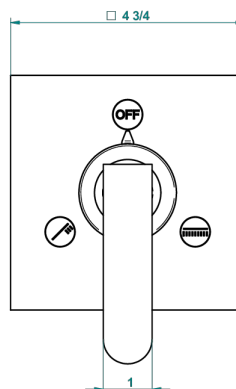

# PROFIL METAL WITH LEVER

A6B-48M2SB

Trim for wall mounted diverter, 2 ways - ref. 48M2 and 3 ways - ref. 49M3

6 pastilles inclus / 6 pads included

Garniture compatible avec les inverseurs ci-dessous

Trim compatible with the diverters below

## CHARACTERISTIC

- Profil Metal with lever
- Trim for wall mounted diverter, 2 ways - ref. 48M2 and 3 ways - ref. 49M3

## RELATED SKU'S

- Ref. G00-48M2SOA Wall mounted 3-way diverter with ceramic cartridge for concealed installation- 1 inlet 3/4" and 2 outlets 1/2" without stop position, without trim
- Ref. G00-48M2SPSA Wall mounted 3-way diverter with ceramic cartridge for concealed installation, 1 inlet 3/4" and 2 outlets 1/2" with stop position, without trim
- Ref. G00-49M3SPSA Wall mounted 4-way diverter with ceramic cartridge for concealed installation- 1 inlet 3/4" and 3 outlets 1/2" with stop position, without trim