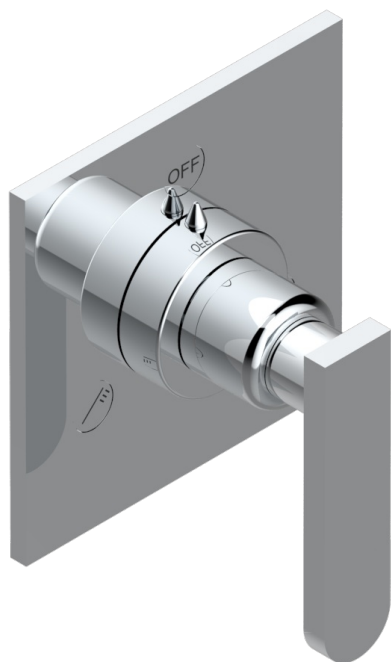

# PROFIL METAL WITH LEVER

A6B-48M2SB

Trim for wall mounted diverter, 2 ways - ref. 48M2 and 3 ways - ref. 49M3

6 pastilles inclus / 6 pads included

Garniture compatible avec les inverseurs ci-dessous

Trim compatible with the diverters below

48M2SPSA  
48M2SPUSA  
48M2SPSA/W

48M2SOA  
48M2SOUSA  
48M2SOA/W

49M3SPSA  
49M3SPSUSA  
49M3SPSA/W

Tube / Pipe Joint Plaque / Seal Plate

64178

05/09/2017

## CHARACTERISTIC

- Profil Metal with lever
- Trim for wall mounted diverter, 2 ways - ref. 48M2 and 3 ways - ref. 49M3

## RELATED SKU'S

- Ref. G00-48M2SOA Wall mounted 3-way diverter with ceramic cartridge for concealed installation- 1 inlet 3/4" and 2 outlets 1/2" without stop position, without trim
- Ref. G00-48M2SPSA Wall mounted 3-way diverter with ceramic cartridge for concealed installation, 1 inlet 3/4" and 2 outlets 1/2" with stop position, without trim
- Ref. G00-49M3SPSA Wall mounted 4-way diverter with ceramic cartridge for concealed installation- 1 inlet 3/4" and 3 outlets 1/2" with stop position, without trim