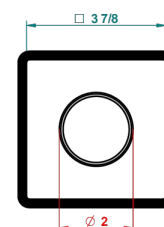

Tube / Pipe Joint Plaque / Seal Plate

64178

05/09/2017

CHARACTERISTIC

- Profil Metal with lever
- Trim for wall mounted diverter, 2 ways - ref. 48M2 and 3 ways - ref. 49M3

RELATED SKU'S

- Ref. G00-48M2SOA Wall mounted 3-way diverter with ceramic cartridge for concealed installation- 1 inlet 3/4" and 2 outlets 1/2" without stop position, without trim
- Ref. G00-48M2SPSA Wall mounted 3-way diverter with ceramic cartridge for concealed installation, 1 inlet 3/4" and 2 outlets 1/2" with stop position, without trim
- Ref. G00-49M3SPSA Wall mounted 4-way diverter with ceramic cartridge for concealed installation- 1 inlet 3/4" and 3 outlets 1/2" with stop position, without trim

AVAILABLE FINITIONS

Antique nickel - H28
Black ceram - D30
Blush PVD - H62
Brass color PVD - H49
Brown bronze color PVD - F33
Gold color PVD - H52

Graphite PVD - H64
Lacquered light bronze - D01
Matt Umber PVD - H67
Matt blush PVD - H60
Matt brass color PVD - H50
Matt brown bronze color PVD - F34

Matt chrome - C02
Matt gold - F07
Matt gold color PVD - H53
Matt graphite PVD - H65
Matt nickel (color finish) - C01
Matt nickel color PVD - H56

Nickel color PVD - H55
Polished chrome (color finish) - A02
Polished chrome / Polished gold (color finish) - G02
Polished gold (color finish) - F01
Polished nickel - B01
Soft gold - F30

Soft matt gold - F31
Umber PVD - H66
Varnished matt antique red copper (color finish) - H07