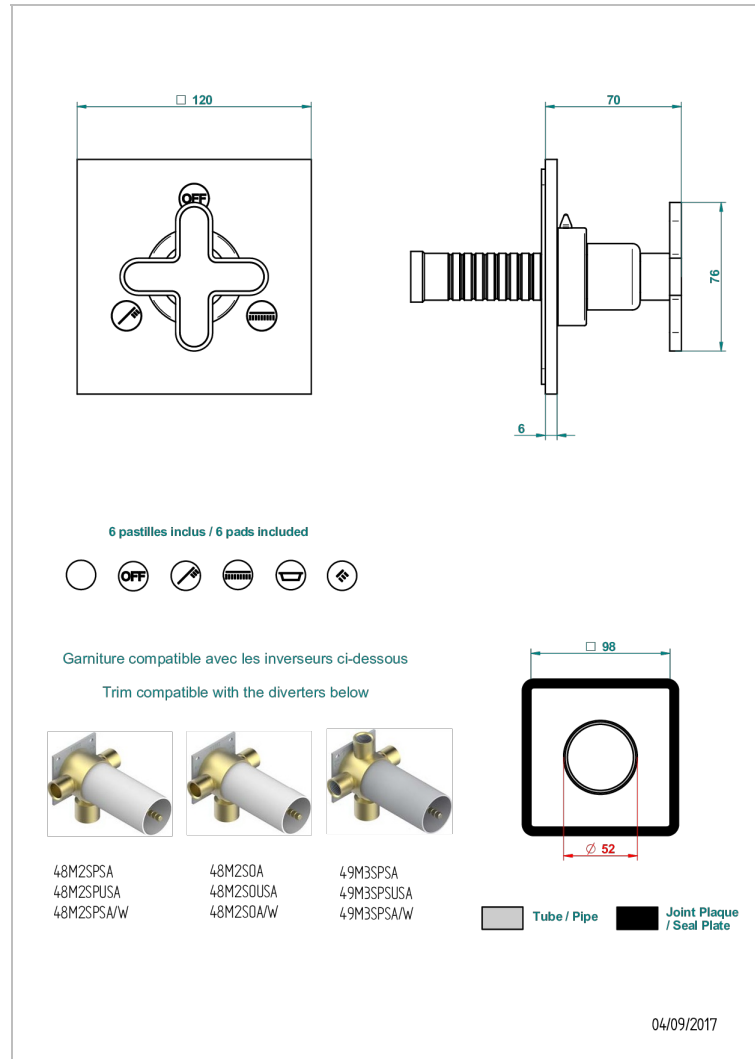

# PROFIL BLACK ONYX

A6N-48M2SB

Trim for wall mounted diverter - 2 ways ref.48M2 & 3 ways ref.49M3

## CHARACTERISTIC

- Profil Black Onyx
- Trim for wall mounted diverter - 2 ways ref.48M2 & 3 ways ref.49M3

## RELATED SKU'S

- Ref. G00-48M2SOUSA Wall mounted 3-way diverter with ceramic cartridge for concealed installation- 1 inlet 3/4" and 2 outlets 1/2" without shared ports no stop position - no trim
- Ref. G00-48M2SPSUSA Wall mounted 3-way diverter with ceramic cartridge for concealed installation- 1 inlet 3/4" and 2 outlets 1/2" with positive top, no shared ports - no trim
- Ref. G00-49M3SPSUSA Wall mounted 4-way diverter with ceramic cartridge for concealed installation- 1 inlet 3/4" and 3 outlets 1/2" with positive top, no shared ports - no trim