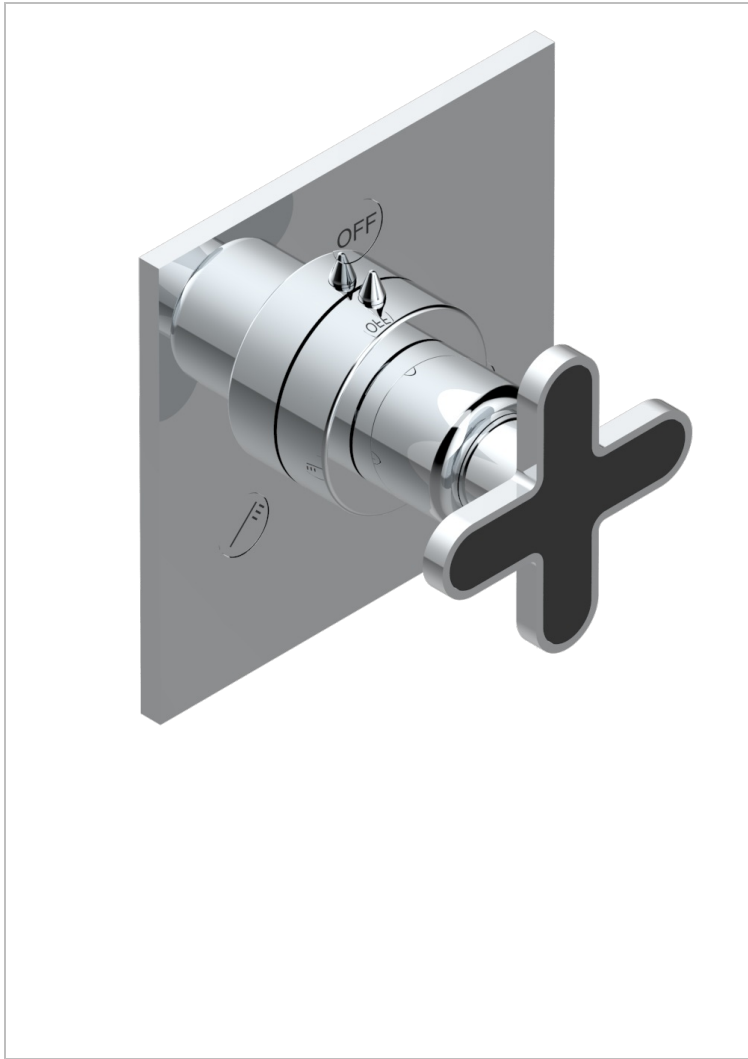

PROFIL BLACK ONYX

A6N-48M2SB

Trim for wall mounted diverter - 2 ways ref.48M2 & 3 ways ref.49M3

6 pastilles inclus / 6 pads included

Garniture compatible avec les inverseurs ci-dessous
Trim compatible with the diverters below

48M2SPSA
48M2SPUSA
48M2SPSA/W

48M2S0A
48M2S0USA
48M2S0A/W

49M3SPSA
49M3SPSUSA
49M3SPSA/W

Tube / Pipe Joint Plaque / Seal Plate

64170

04/09/2017

CHARACTERISTIC

- Profil Black Onyx
- Trim for wall mounted diverter - 2 ways ref.48M2 & 3 ways ref.49M3

RELATED SKU'S

- Ref. G00-48M2SOUSA Wall mounted 3-way diverter with ceramic cartridge for concealed installation- 1 inlet 3/4" and 2 outlets 1/2" without shared ports no stop position - no trim
- Ref. G00-48M2SPSUSA Wall mounted 3-way diverter with ceramic cartridge for concealed installation- 1 inlet 3/4" and 2 outlets 1/2" with positive top, no shared ports - no trim
- Ref. G00-49M3SPSUSA Wall mounted 4-way diverter with ceramic cartridge for concealed installation- 1 inlet 3/4" and 3 outlets 1/2" with positive top, no shared ports - no trim