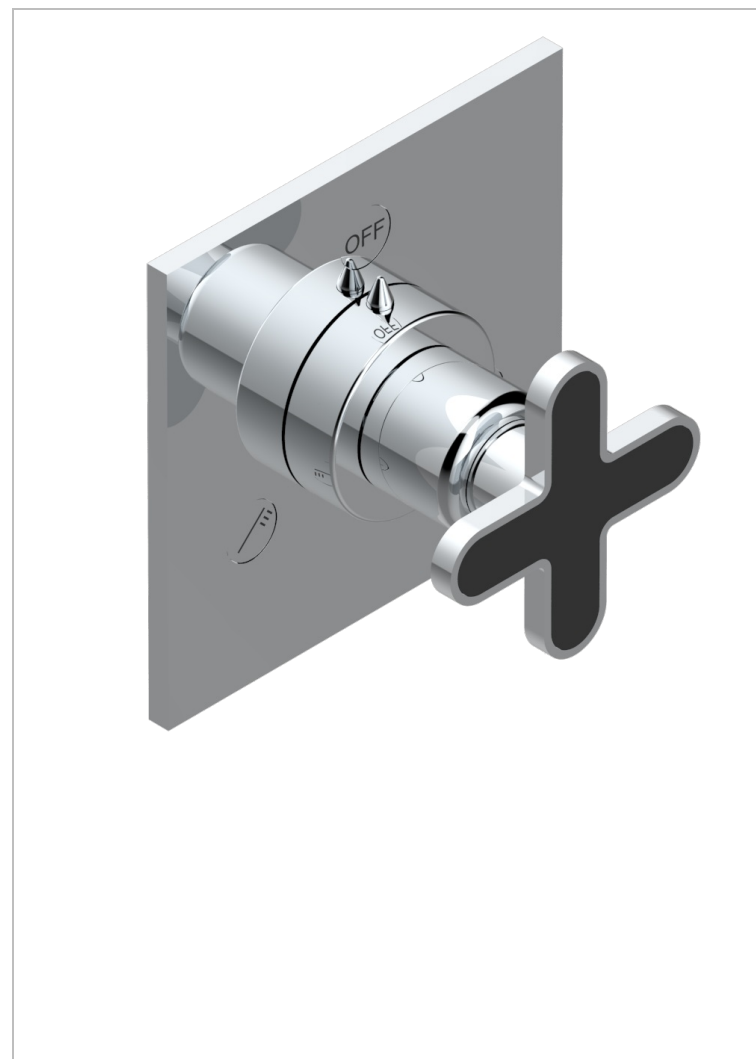

# PROFIL ONICE NEGRO

A6N-48M2SB

Trim for wall mounted diverter, 2 ways - ref. 48M2 and 3 ways - ref. 49M3

THG<sup>®</sup>  
PARIS

## CARACTERÍSTICAS

- Profil Onice negro
- Trim for wall mounted diverter, 2 ways - ref. 48M2 and 3 ways - ref. 49M3

## PRODUCTOS RELACIONADOS

- Ref. G00-48M2SOA Wall mounted 3-way diverter with ceramic cartridge for concealed installation- 1 inlet 3/4" and 2 outlets 1/2" without stop position, without trim
- Ref. G00-48M2SPSA Wall mounted 3-way diverter with ceramic cartridge for concealed installation, 1 inlet 3/4" and 2 outlets 1/2" with stop position, without trim
- Ref. G00-49M3SPSA Wall mounted 4-way diverter with ceramic cartridge for concealed installation- 1 inlet 3/4" and 3 outlets 1/2" with stop position, without trim