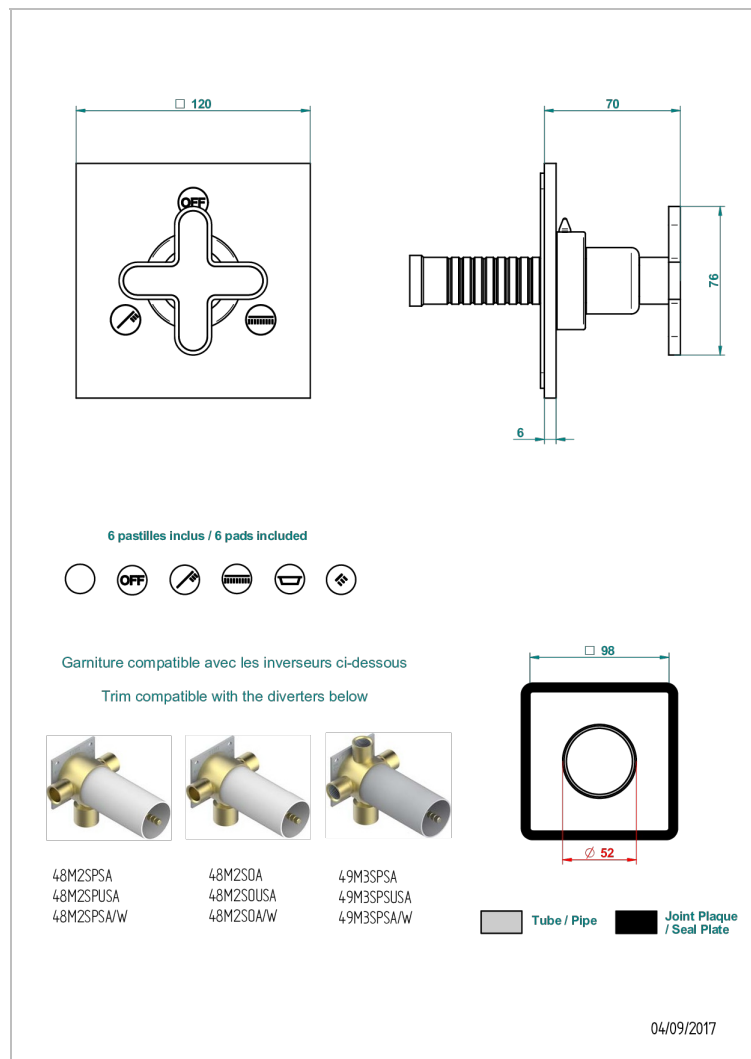

# PROFIL ONICE NEGRO

A6N-48M2SB

Trim for wall mounted diverter, 2 ways - ref. 48M2 and 3 ways - ref. 49M3

THG<sup>®</sup>  
PARIS

## CARACTERÍSTICAS

- Profil Onice negro
- Trim for wall mounted diverter, 2 ways - ref. 48M2 and 3 ways - ref. 49M3

## PRODUCTOS RELACIONADOS

- Ref. G00-48M2SOA Wall mounted 3-way diverter with ceramic cartridge for concealed installation- 1 inlet 3/4" and 2 outlets 1/2" without stop position, without trim
- Ref. G00-48M2SPSA Wall mounted 3-way diverter with ceramic cartridge for concealed installation, 1 inlet 3/4" and 2 outlets 1/2" with stop position, without trim
- Ref. G00-49M3SPSA Wall mounted 4-way diverter with ceramic cartridge for concealed installation- 1 inlet 3/4" and 3 outlets 1/2" with stop position, without trim