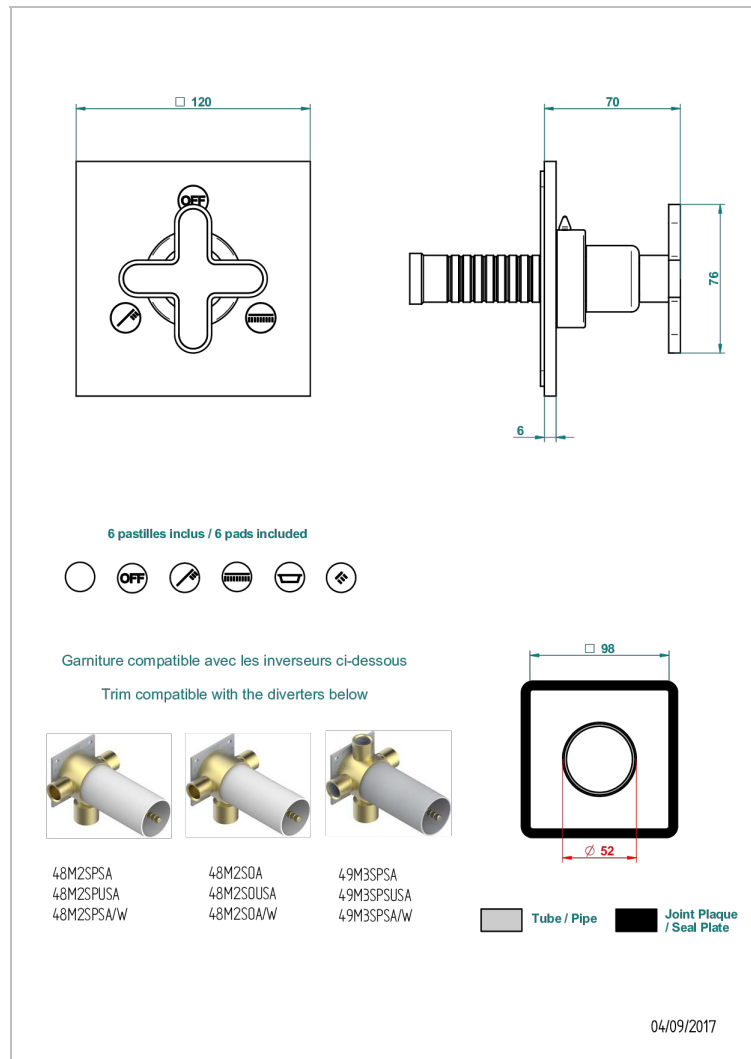

PROFIL BLACK ONYX

A6N-48M2SB

Trim for wall mounted diverter, 2 ways - ref. 48M2 and 3 ways - ref. 49M3

THG[®]
PARIS

CHARACTERISTIC

- Profil Black Onyx
- Trim for wall mounted diverter, 2 ways - ref. 48M2 and 3 ways - ref. 49M3

RELATED SKU'S

- Ref. G00-48M2SOA Wall mounted 3-way diverter with ceramic cartridge for concealed installation- 1 inlet 3/4" and 2 outlets 1/2" without stop position, without trim
- Ref. G00-48M2SPSA Wall mounted 3-way diverter with ceramic cartridge for concealed installation, 1 inlet 3/4" and 2 outlets 1/2" with stop position, without trim
- Ref. G00-49M3SPSA Wall mounted 4-way diverter with ceramic cartridge for concealed installation- 1 inlet 3/4" and 3 outlets 1/2" with stop position, without trim