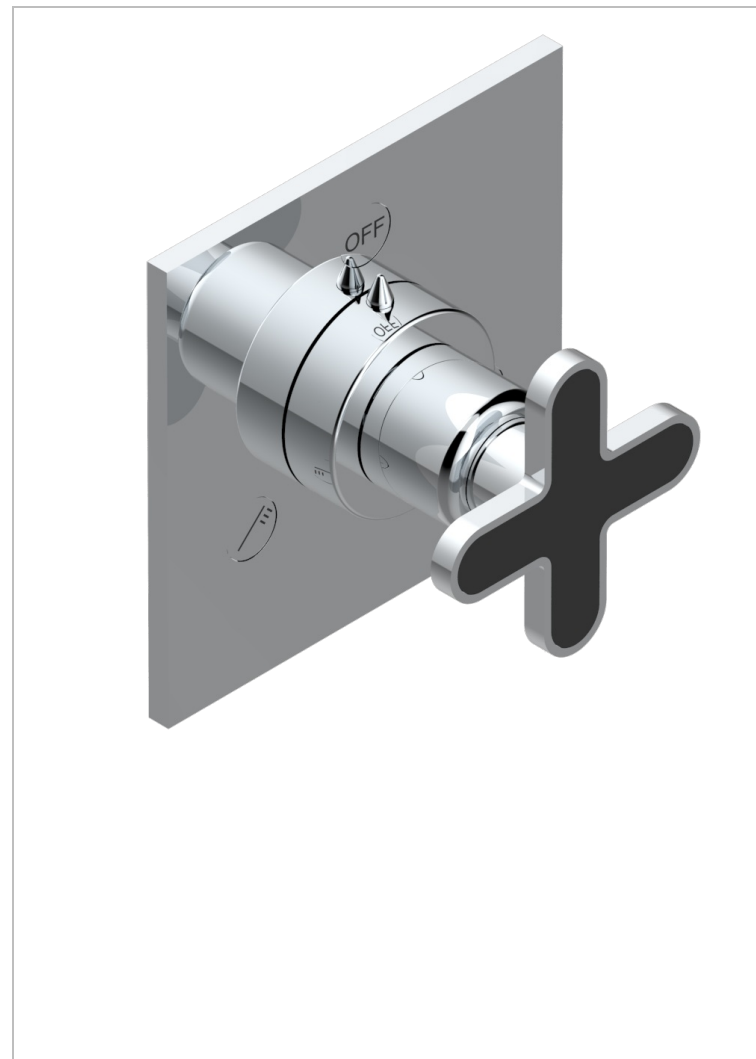

PROFIL BLACK ONYX

A6N-48M2SB

Trim for wall mounted diverter, 2 ways - ref. 48M2 and 3 ways - ref. 49M3

THG[®]
PARIS

CHARACTERISTIC

- Profil Black Onyx
- Trim for wall mounted diverter, 2 ways - ref. 48M2 and 3 ways - ref. 49M3

RELATED SKU'S

- Ref. G00-48M2SOA Wall mounted 3-way diverter with ceramic cartridge for concealed installation- 1 inlet 3/4" and 2 outlets 1/2" without stop position, without trim
- Ref. G00-48M2SPSA Wall mounted 3-way diverter with ceramic cartridge for concealed installation, 1 inlet 3/4" and 2 outlets 1/2" with stop position, without trim
- Ref. G00-49M3SPSA Wall mounted 4-way diverter with ceramic cartridge for concealed installation- 1 inlet 3/4" and 3 outlets 1/2" with stop position, without trim