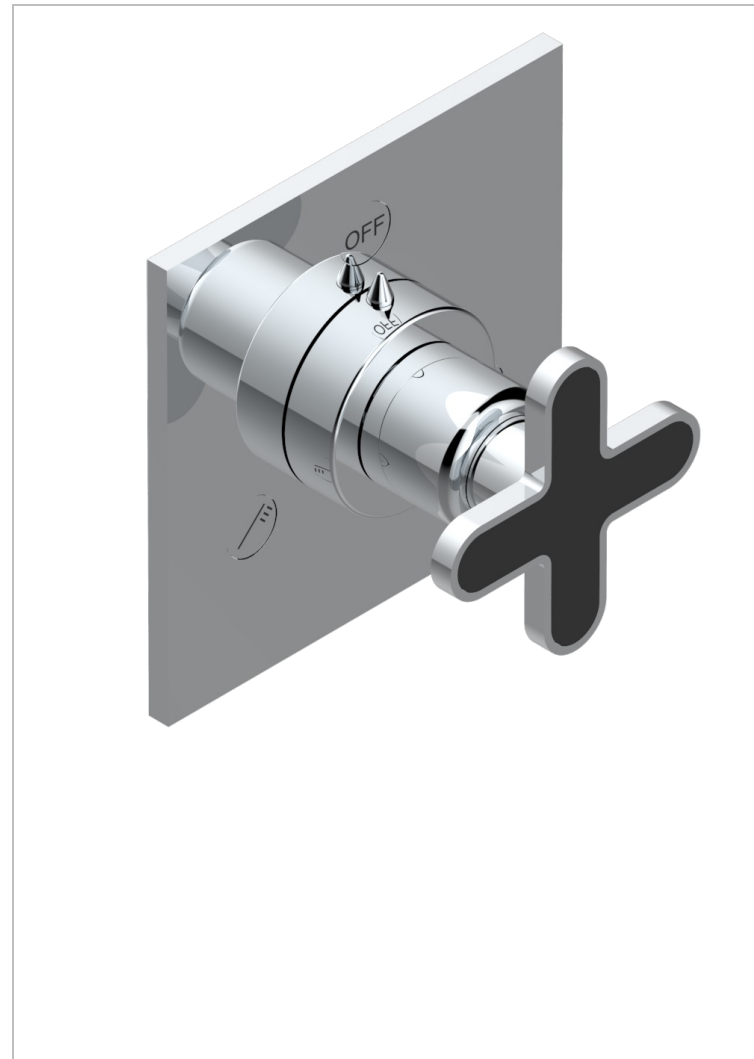

PROFIL BLACK ONYX

A6N-48M2SB

Trim for wall mounted diverter, 2 ways - ref. 48M2 and 3 ways - ref. 49M3

CHARACTERISTIC

- Profil Black Onyx
- Trim for wall mounted diverter, 2 ways - ref. 48M2 and 3 ways - ref. 49M3

RELATED SKU'S

- Ref. G00-48M2SOA Wall mounted 3-way diverter with ceramic cartridge for concealed installation- 1 inlet 3/4" and 2 outlets 1/2" without stop position, without trim
- Ref. G00-48M2SPSA Wall mounted 3-way diverter with ceramic cartridge for concealed installation, 1 inlet 3/4" and 2 outlets 1/2" with stop position, without trim
- Ref. G00-49M3SPSA Wall mounted 4-way diverter with ceramic cartridge for concealed installation- 1 inlet 3/4" and 3 outlets 1/2" with stop position, without trim