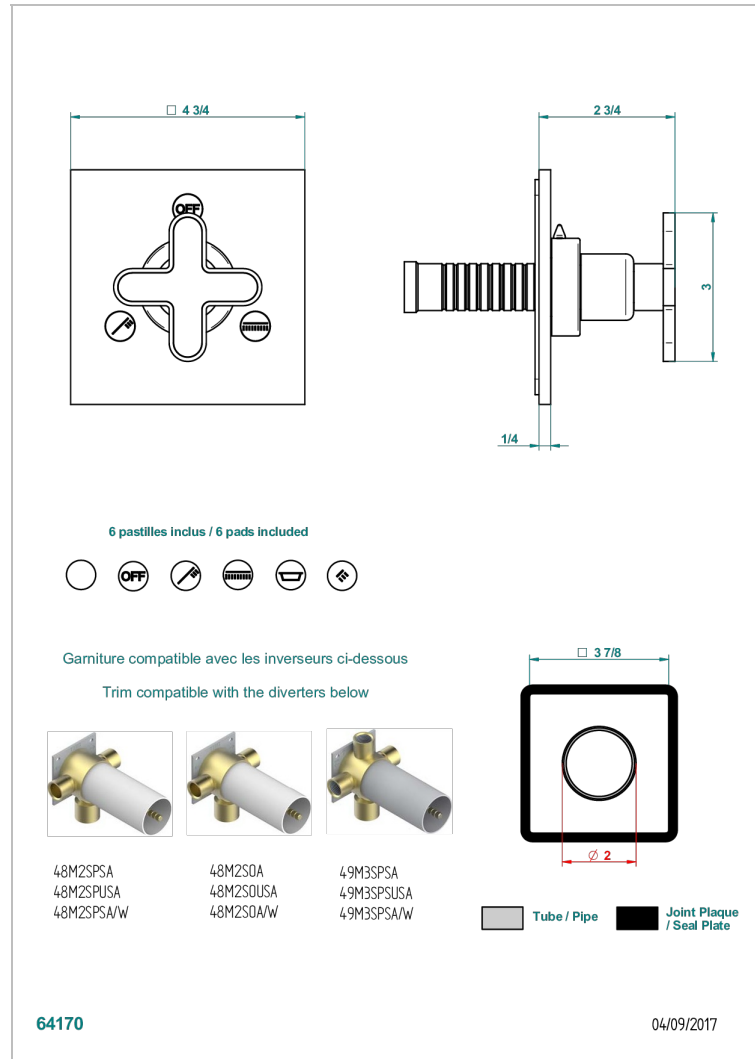

PROFIL BLACK ONYX

A6N-48M2SB

Trim for wall mounted diverter, 2 ways - ref. 48M2 and 3 ways - ref. 49M3

CHARACTERISTIC

- Profil Black Onyx
- Trim for wall mounted diverter, 2 ways - ref. 48M2 and 3 ways - ref. 49M3

RELATED SKU'S

- Ref. G00-48M2SOA Wall mounted 3-way diverter with ceramic cartridge for concealed installation- 1 inlet 3/4" and 2 outlets 1/2" without stop position, without trim
- Ref. G00-48M2SPSA Wall mounted 3-way diverter with ceramic cartridge for concealed installation, 1 inlet 3/4" and 2 outlets 1/2" with stop position, without trim
- Ref. G00-49M3SPSA Wall mounted 4-way diverter with ceramic cartridge for concealed installation- 1 inlet 3/4" and 3 outlets 1/2" with stop position, without trim