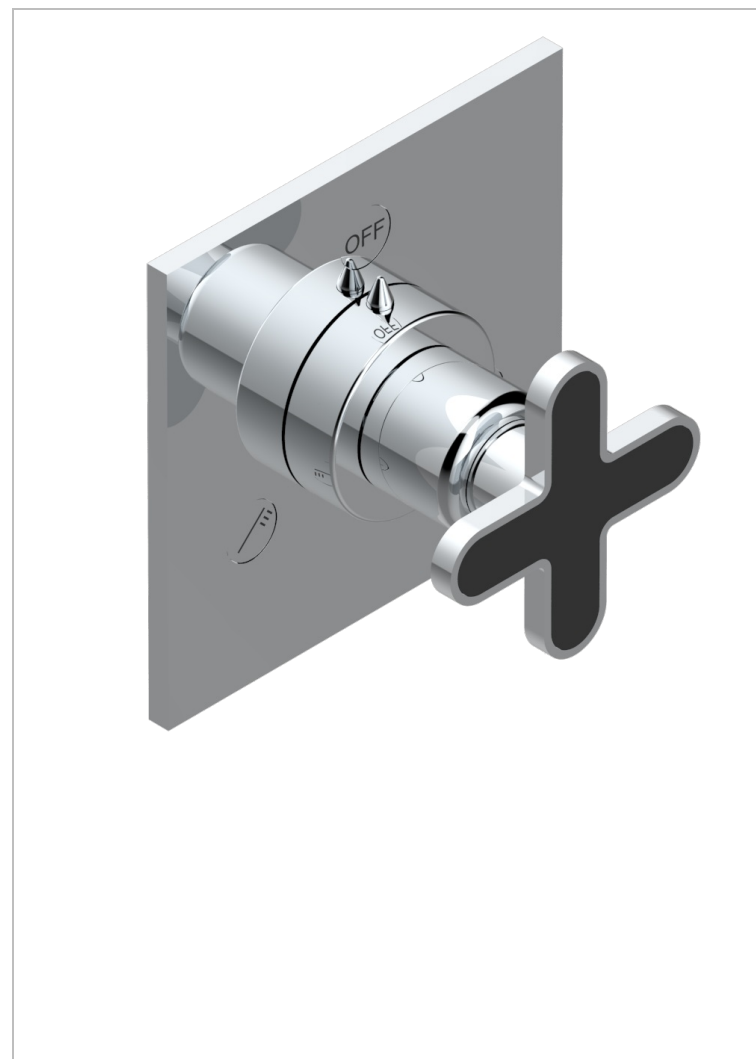

# PROFIL C ЧЕРНЫМ ОНИКСОМ

A6N-48M2SB

Trim for wall mounted diverter, 2 ways - ref. 48M2 and 3 ways - ref. 49M3

THG  
PARIS

## ХАРАКТЕРИСТИКИ

- Profil с чёрным ониксом
- Trim for wall mounted diverter, 2 ways - ref. 48M2 and 3 ways - ref. 49M3

## СВЯЗАННЫЕ ТОВАРНЫЕ ПОЗИЦИИ

- Ref. G00-48M2SOA Wall mounted 3-way diverter with ceramic cartridge for concealed installation- 1 inlet 3/4" and 2 outlets 1/2" without stop position, without trim
- Ref. G00-48M2SPSA Wall mounted 3-way diverter with ceramic cartridge for concealed installation, 1 inlet 3/4" and 2 outlets 1/2" with stop position, without trim
- Ref. G00-49M3SPSA Wall mounted 4-way diverter with ceramic cartridge for concealed installation- 1 inlet 3/4" and 3 outlets 1/2" with stop position, without trim