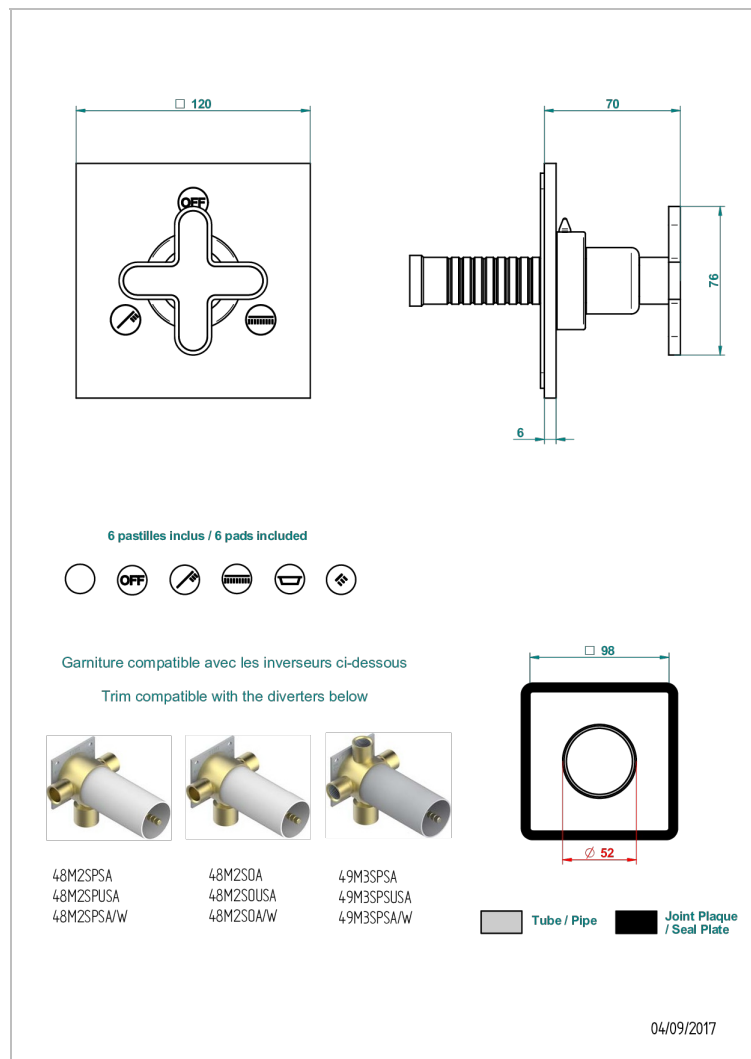

# PROFIL C ЧЕРНЫМ ОНИКСОМ

A6N-48M2SB

Trim for wall mounted diverter, 2 ways - ref. 48M2 and 3 ways - ref. 49M3

THG  
PARIS

## ХАРАКТЕРИСТИКИ

- Profil с чёрным ониксом
- Trim for wall mounted diverter, 2 ways - ref. 48M2 and 3 ways - ref. 49M3

## СВЯЗАННЫЕ ТОВАРНЫЕ ПОЗИЦИИ

- Ref. G00-48M2SOA Wall mounted 3-way diverter with ceramic cartridge for concealed installation- 1 inlet 3/4" and 2 outlets 1/2" without stop position, without trim
- Ref. G00-48M2SPSA Wall mounted 3-way diverter with ceramic cartridge for concealed installation, 1 inlet 3/4" and 2 outlets 1/2" with stop position, without trim
- Ref. G00-49M3SPSA Wall mounted 4-way diverter with ceramic cartridge for concealed installation- 1 inlet 3/4" and 3 outlets 1/2" with stop position, without trim