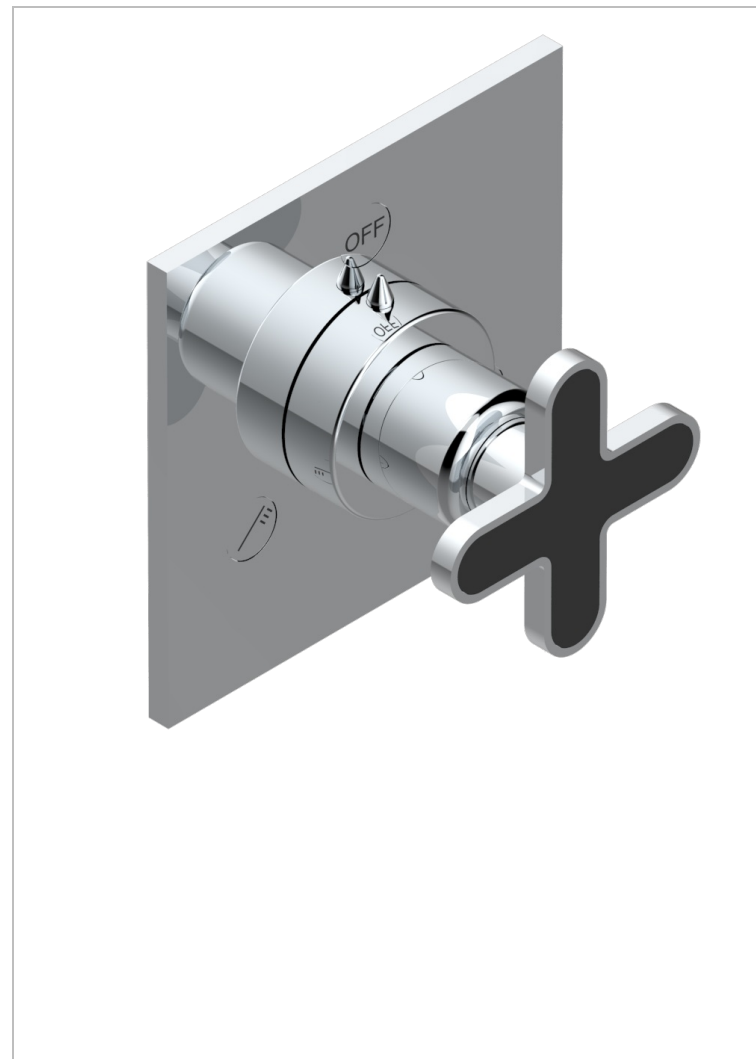

# PROFIL ONICE NEGRO

A6N-48M2SB

Trim for wall mounted diverter, 2 ways - ref. 48M2 and 3 ways - ref. 49M3

THG<sup>®</sup>  
PARIS

## CARACTERÍSTICAS

- Profil Onice negro
- Trim for wall mounted diverter, 2 ways - ref. 48M2 and 3 ways - ref. 49M3

## PRODUCTOS RELACIONADOS

- Ref. G00-48M2SOA Wall mounted 3-way diverter with ceramic cartridge for concealed installation- 1 inlet 3/4" and 2 outlets 1/2" without stop position, without trim
- Ref. G00-48M2SPSA Wall mounted 3-way diverter with ceramic cartridge for concealed installation, 1 inlet 3/4" and 2 outlets 1/2" with stop position, without trim
- Ref. G00-49M3SPSA Wall mounted 4-way diverter with ceramic cartridge for concealed installation- 1 inlet 3/4" and 3 outlets 1/2" with stop position, without trim