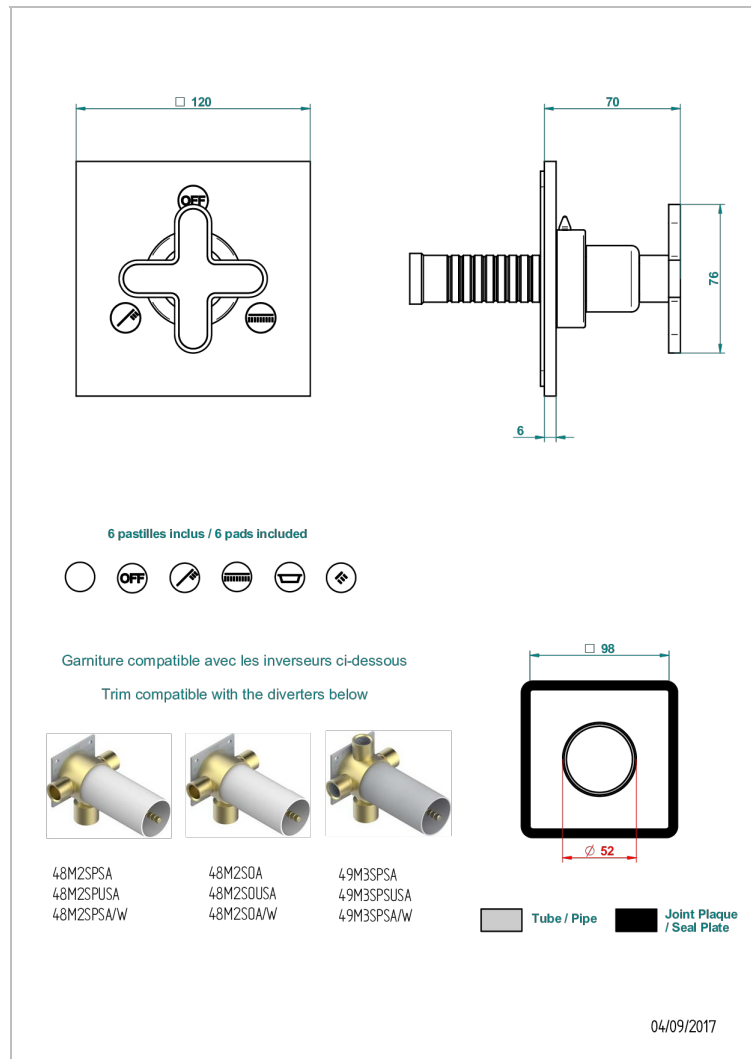

# PROFIL ONICE NEGRO

A6N-48M2SB

Trim for wall mounted diverter, 2 ways - ref. 48M2 and 3 ways - ref. 49M3

THG<sup>®</sup>  
PARIS

## CARACTERÍSTICAS

- Profil Onice negro
- Trim for wall mounted diverter, 2 ways - ref. 48M2 and 3 ways - ref. 49M3

## PRODUCTOS RELACIONADOS

- Ref. G00-48M2SOA Wall mounted 3-way diverter with ceramic cartridge for concealed installation- 1 inlet 3/4" and 2 outlets 1/2" without stop position, without trim
- Ref. G00-48M2SPSA Wall mounted 3-way diverter with ceramic cartridge for concealed installation, 1 inlet 3/4" and 2 outlets 1/2" with stop position, without trim
- Ref. G00-49M3SPSA Wall mounted 4-way diverter with ceramic cartridge for concealed installation- 1 inlet 3/4" and 3 outlets 1/2" with stop position, without trim