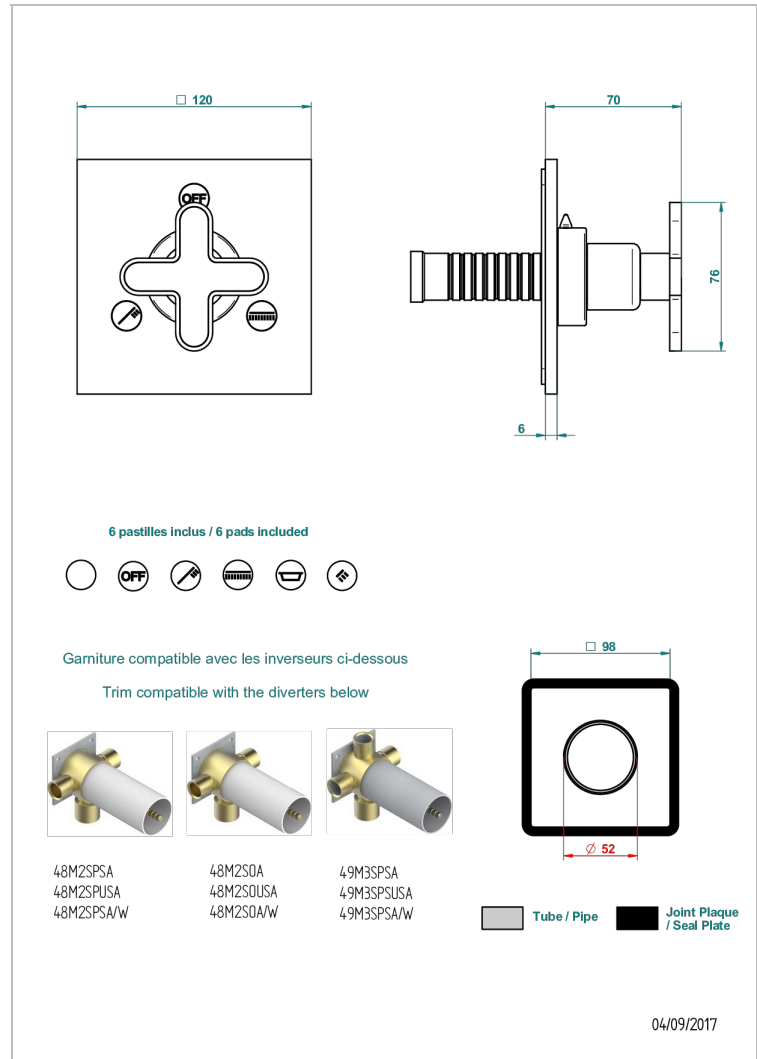

PROFIL BLACK ONYX

A6N-48M2SB

Trim for wall mounted diverter, 2 ways - ref. 48M2 and 3 ways - ref. 49M3

CHARACTERISTIC

- Profil Black Onyx
- Trim for wall mounted diverter, 2 ways - ref. 48M2 and 3 ways - ref. 49M3

RELATED SKU'S

- Ref. G00-48M2SOA Wall mounted 3-way diverter with ceramic cartridge for concealed installation- 1 inlet 3/4" and 2 outlets 1/2" without stop position, without trim
- Ref. G00-48M2SPSA Wall mounted 3-way diverter with ceramic cartridge for concealed installation, 1 inlet 3/4" and 2 outlets 1/2" with stop position, without trim
- Ref. G00-49M3SPSA Wall mounted 4-way diverter with ceramic cartridge for concealed installation- 1 inlet 3/4" and 3 outlets 1/2" with stop position, without trim