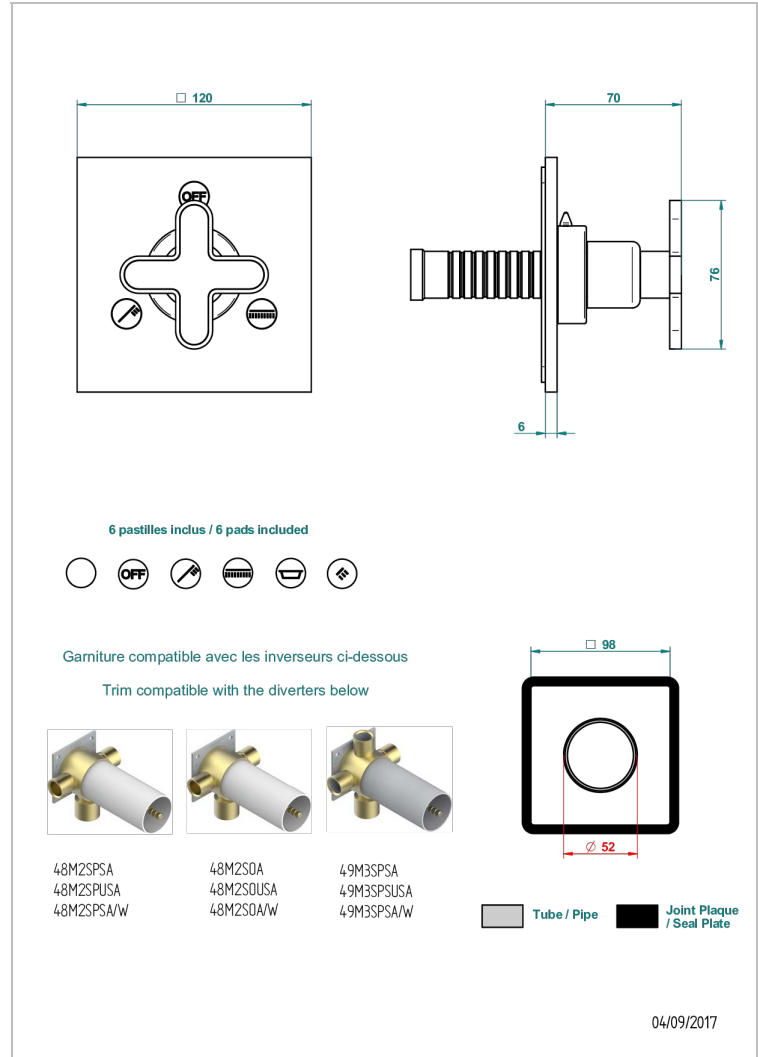

# PROFIL BLACK ONYX

A6N-48M2SB

Trim for wall mounted diverter, 2 ways - ref. 48M2 and 3 ways - ref. 49M3

THG<sup>®</sup>  
PARIS

## 特色

- Profil Black Onyx
- Trim for wall mounted diverter, 2 ways - ref. 48M2 and 3 ways - ref. 49M3

## 相关的SKU

- Ref. G00-48M2SOA Wall mounted 3-way diverter with ceramic cartridge for concealed installation- 1 inlet 3/4" and 2 outlets 1/2" without stop position, without trim
- Ref. G00-48M2SPSA Wall mounted 3-way diverter with ceramic cartridge for concealed installation, 1 inlet 3/4" and 2 outlets 1/2" with stop position, without trim
- Ref. G00-49M3SPSA Wall mounted 4-way diverter with ceramic cartridge for concealed installation- 1 inlet 3/4" and 3 outlets 1/2" with stop position, without trim