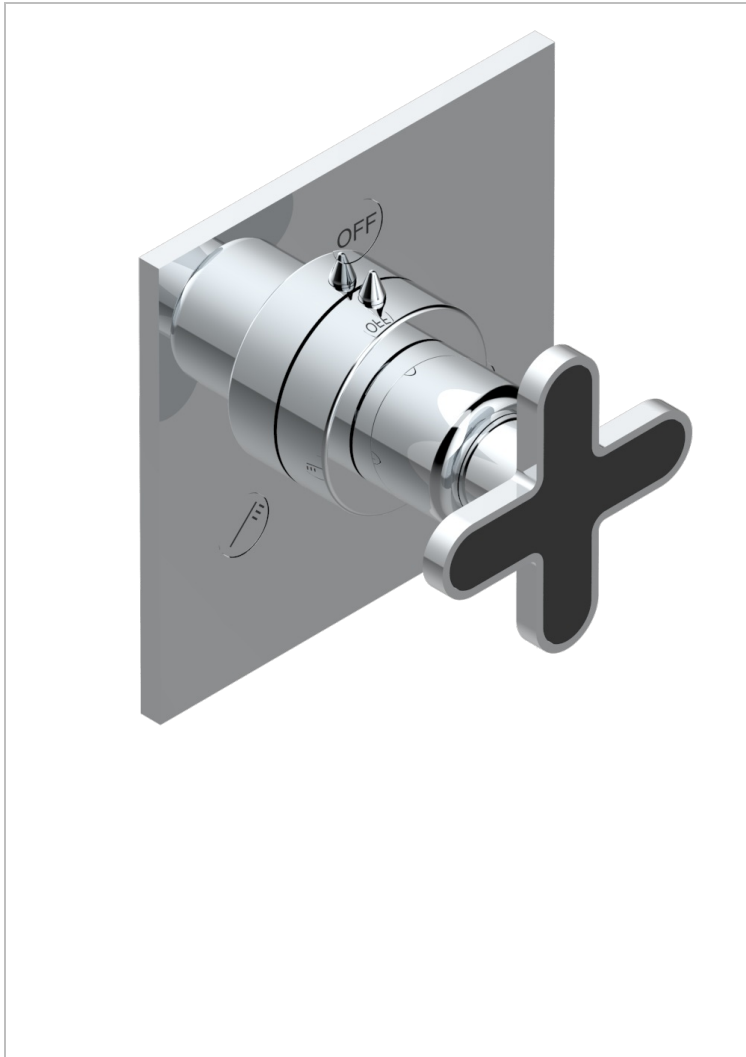

# PROFIL BLACK ONYX

A6N-48M2SB

Trim for wall mounted diverter, 2 ways - ref. 48M2 and 3 ways - ref. 49M3

THG<sup>®</sup>  
PARIS

## 特色

- Profil Black Onyx
- Trim for wall mounted diverter, 2 ways - ref. 48M2 and 3 ways - ref. 49M3

## 相关的SKU

- Ref. G00-48M2SOA Wall mounted 3-way diverter with ceramic cartridge for concealed installation- 1 inlet 3/4" and 2 outlets 1/2" without stop position, without trim
- Ref. G00-48M2SPSA Wall mounted 3-way diverter with ceramic cartridge for concealed installation, 1 inlet 3/4" and 2 outlets 1/2" with stop position, without trim
- Ref. G00-49M3SPSA Wall mounted 4-way diverter with ceramic cartridge for concealed installation- 1 inlet 3/4" and 3 outlets 1/2" with stop position, without trim