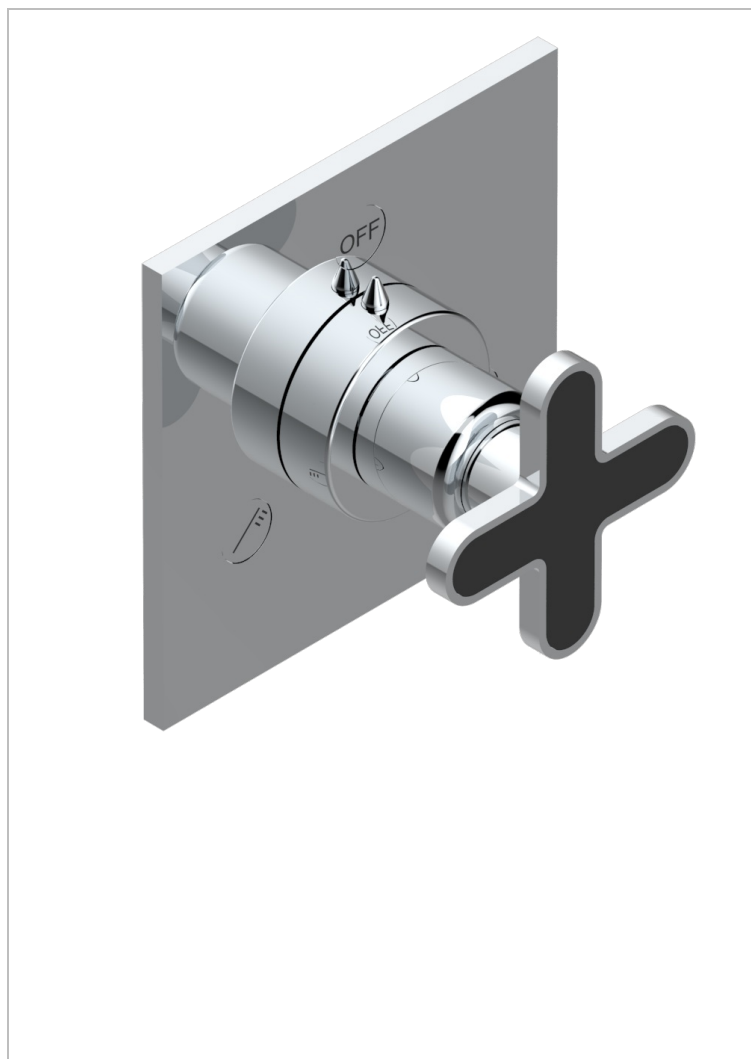

PROFIL С ЧЕРНЫМ ОНИКСОМ

A6N-48M2SB

Trim for wall mounted diverter, 2 ways - ref. 48M2 and 3 ways - ref. 49M3

THG
PARIS

ХАРАКТЕРИСТИКИ

- Profil с чёрным ониксом
- Trim for wall mounted diverter, 2 ways - ref. 48M2 and 3 ways - ref. 49M3

СВЯЗАННЫЕ ТОВАРНЫЕ ПОЗИЦИИ

- Ref. G00-48M2SOA Wall mounted 3-way diverter with ceramic cartridge for concealed installation- 1 inlet 3/4" and 2 outlets 1/2" without stop position, without trim
- Ref. G00-48M2SPSA Wall mounted 3-way diverter with ceramic cartridge for concealed installation, 1 inlet 3/4" and 2 outlets 1/2" with stop position, without trim
- Ref. G00-49M3SPSA Wall mounted 4-way diverter with ceramic cartridge for concealed installation- 1 inlet 3/4" and 3 outlets 1/2" with stop position, without trim