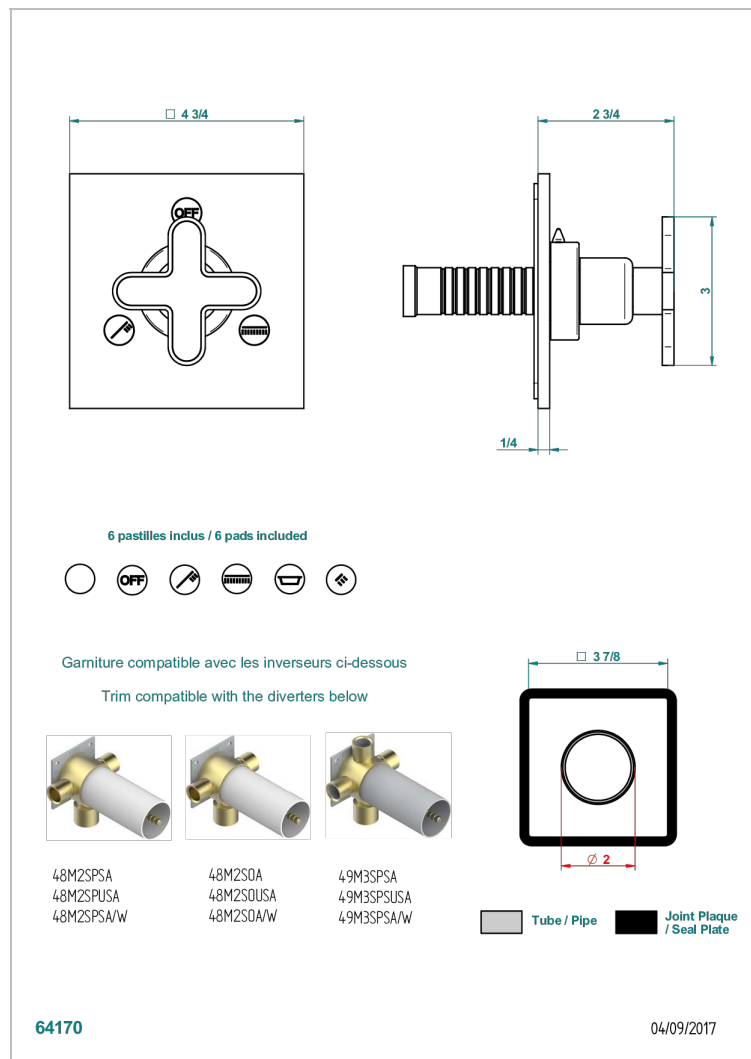

PROFIL С ЧЕРНЫМ ОНИКСОМ

A6N-48M2SB

Trim for wall mounted diverter, 2 ways - ref. 48M2 and 3 ways - ref. 49M3

THG
PARIS

ХАРАКТЕРИСТИКИ

- Profil с чёрным ониксом
- Trim for wall mounted diverter, 2 ways - ref. 48M2 and 3 ways - ref. 49M3

СВЯЗАННЫЕ ТОВАРНЫЕ ПОЗИЦИИ

- Ref. G00-48M2SOA Wall mounted 3-way diverter with ceramic cartridge for concealed installation- 1 inlet 3/4" and 2 outlets 1/2" without stop position, without trim
- Ref. G00-48M2SPSA Wall mounted 3-way diverter with ceramic cartridge for concealed installation, 1 inlet 3/4" and 2 outlets 1/2" with stop position, without trim
- Ref. G00-49M3SPSA Wall mounted 4-way diverter with ceramic cartridge for concealed installation- 1 inlet 3/4" and 3 outlets 1/2" with stop position, without trim