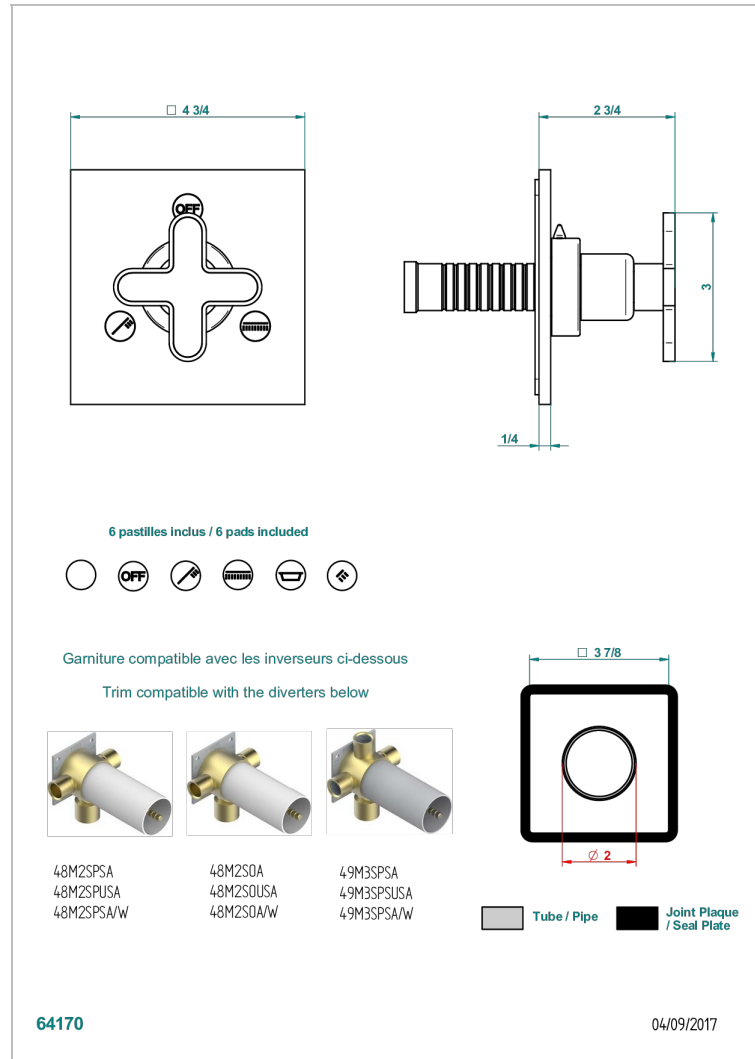

# PROFIL BLACK ONYX

A6N-48M2SB

Trim for wall mounted diverter, 2 ways - ref. 48M2 and 3 ways - ref. 49M3

## CHARACTERISTIC

- Profil Black Onyx
- Trim for wall mounted diverter, 2 ways - ref. 48M2 and 3 ways - ref. 49M3

## RELATED SKU'S

- Ref. G00-48M2SOA Wall mounted 3-way diverter with ceramic cartridge for concealed installation- 1 inlet 3/4" and 2 outlets 1/2" without stop position, without trim
- Ref. G00-48M2SPSA Wall mounted 3-way diverter with ceramic cartridge for concealed installation, 1 inlet 3/4" and 2 outlets 1/2" with stop position, without trim
- Ref. G00-49M3SPSA Wall mounted 4-way diverter with ceramic cartridge for concealed installation- 1 inlet 3/4" and 3 outlets 1/2" with stop position, without trim