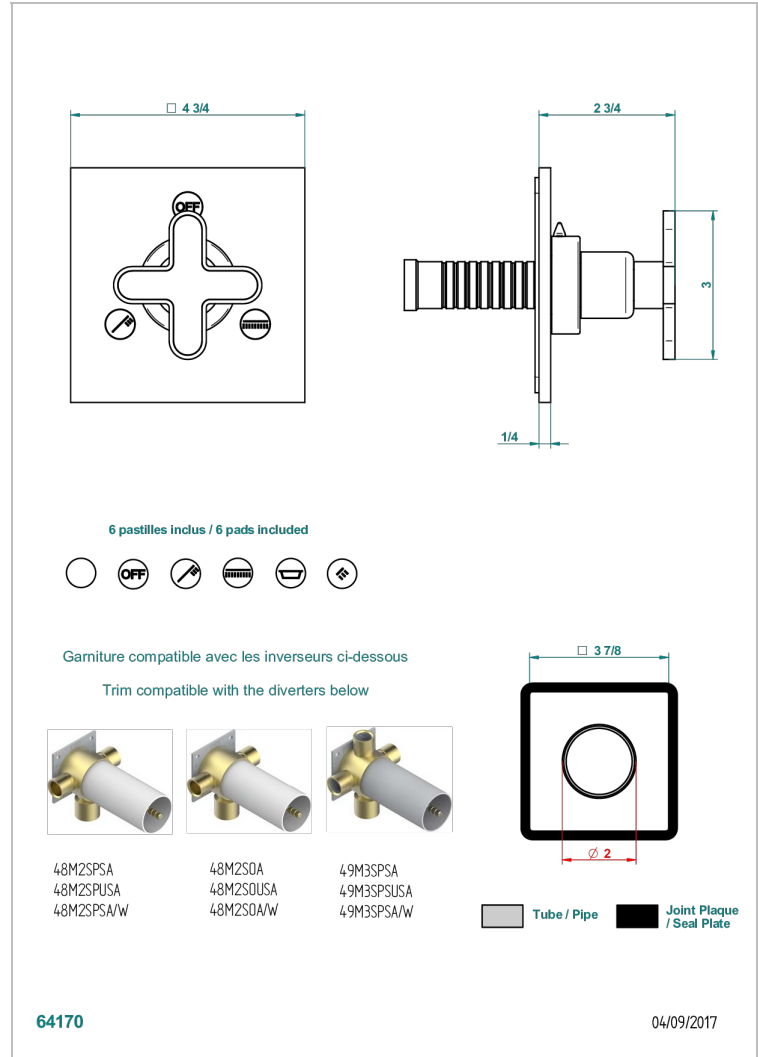

PROFIL BLACK ONYX

A6N-48M2SB

Trim for wall mounted diverter, 2 ways - ref. 48M2 and 3 ways - ref. 49M3

特色

- Profil Black Onyx
- Trim for wall mounted diverter, 2 ways - ref. 48M2 and 3 ways - ref. 49M3

相关的SKU

- Ref. G00-48M2SOA Wall mounted 3-way diverter with ceramic cartridge for concealed installation- 1 inlet 3/4" and 2 outlets 1/2" without stop position, without trim
- Ref. G00-48M2SPSA Wall mounted 3-way diverter with ceramic cartridge for concealed installation, 1 inlet 3/4" and 2 outlets 1/2" with stop position, without trim
- Ref. G00-49M3SPSA Wall mounted 4-way diverter with ceramic cartridge for concealed installation- 1 inlet 3/4" and 3 outlets 1/2" with stop position, without trim