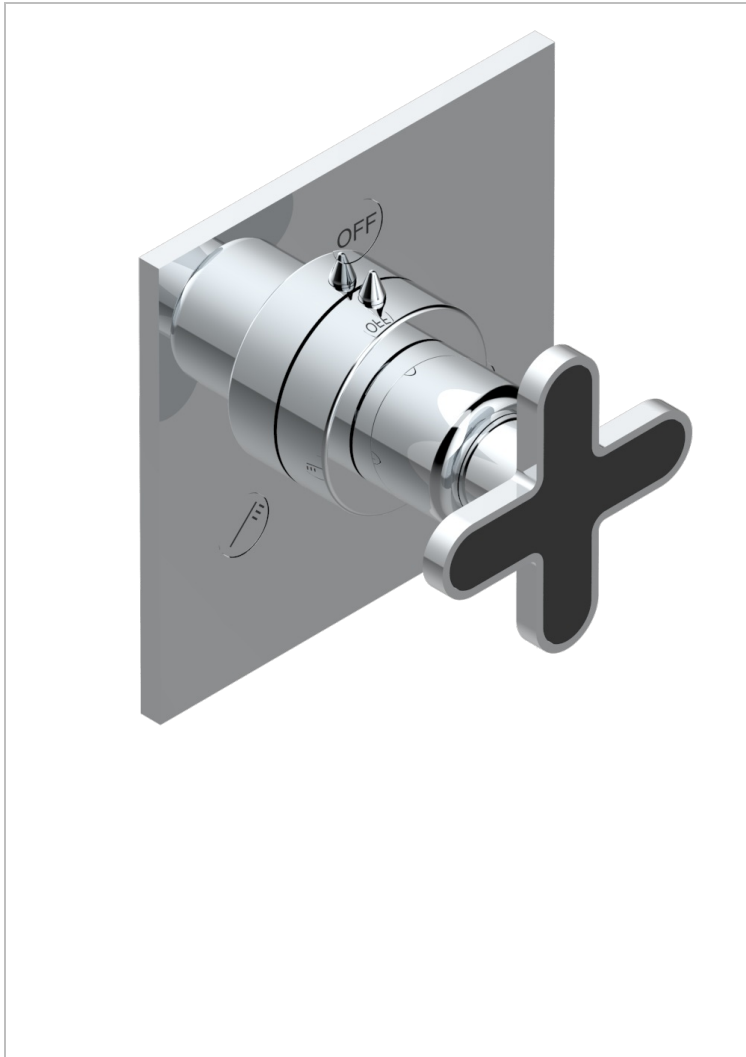

PROFIL BLACK ONYX

A6N-48M2SB

Trim for wall mounted diverter, 2 ways - ref. 48M2 and 3 ways - ref. 49M3

特色

- Profil Black Onyx
- Trim for wall mounted diverter, 2 ways - ref. 48M2 and 3 ways - ref. 49M3

相关的SKU

- Ref. G00-48M2SOA Wall mounted 3-way diverter with ceramic cartridge for concealed installation- 1 inlet 3/4" and 2 outlets 1/2" without stop position, without trim
- Ref. G00-48M2SPSA Wall mounted 3-way diverter with ceramic cartridge for concealed installation, 1 inlet 3/4" and 2 outlets 1/2" with stop position, without trim
- Ref. G00-49M3SPSA Wall mounted 4-way diverter with ceramic cartridge for concealed installation- 1 inlet 3/4" and 3 outlets 1/2" with stop position, without trim