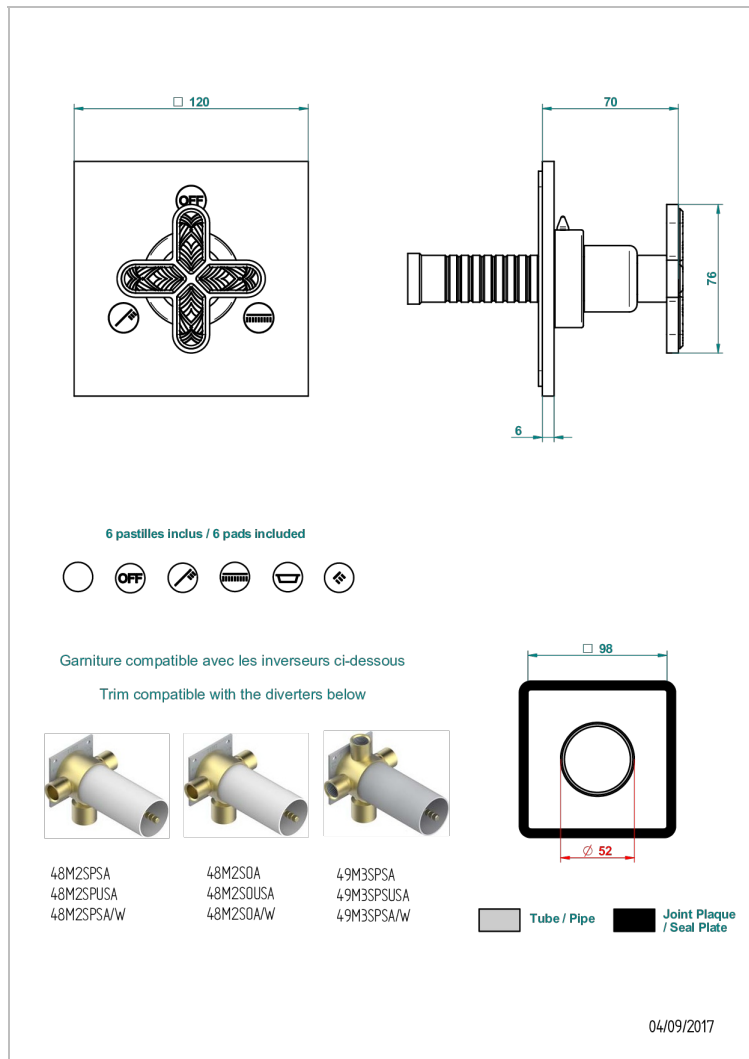

# PROFIL LALIQUE CLEAR CRYSTAL

A6G-48M2SB

Trim for wall mounted diverter - 2 ways ref.48M2 & 3 ways ref.49M3

## CHARACTERISTIC

- Profil Lalique Clear crystal
- Trim for wall mounted diverter - 2 ways ref.48M2 & 3 ways ref.49M3

## RELATED SKU'S

- Ref. G00-48M2SOUSA Wall mounted 3-way diverter with ceramic cartridge for concealed installation- 1 inlet 3/4" and 2 outlets 1/2" without shared ports no stop position - no trim
- Ref. G00-48M2SPSUSA Wall mounted 3-way diverter with ceramic cartridge for concealed installation- 1 inlet 3/4" and 2 outlets 1/2" with positive top, no shared ports - no trim
- Ref. G00-49M3SPSUSA Wall mounted 4-way diverter with ceramic cartridge for concealed installation- 1 inlet 3/4" and 3 outlets 1/2" with positive top, no shared ports - no trim