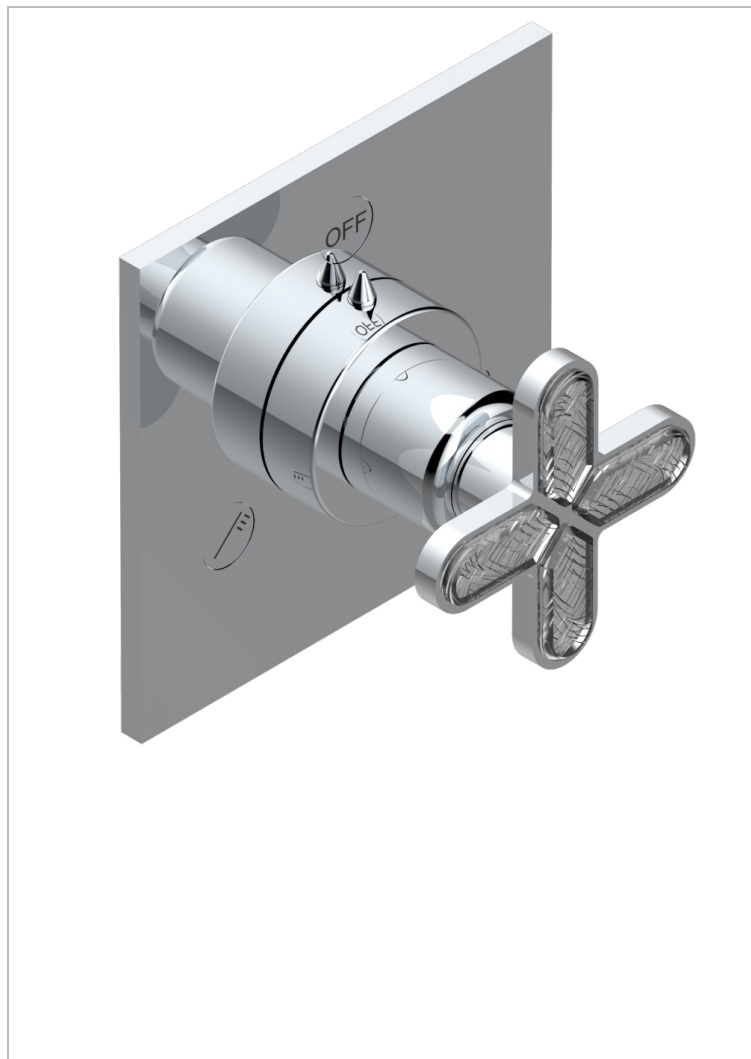

# PROFIL LALIQUE CLEAR CRYSTAL

A6G-48M2SB

Trim for wall mounted diverter - 2 ways ref.48M2 & 3 ways ref.49M3

## CHARACTERISTIC

- Profil Lalique Clear crystal
- Trim for wall mounted diverter - 2 ways ref.48M2 & 3 ways ref.49M3

## RELATED SKU'S

- Ref. G00-48M2SOUSA Wall mounted 3-way diverter with ceramic cartridge for concealed installation- 1 inlet 3/4" and 2 outlets 1/2" without shared ports no stop position - no trim
- Ref. G00-48M2SPSUSA Wall mounted 3-way diverter with ceramic cartridge for concealed installation- 1 inlet 3/4" and 2 outlets 1/2" with positive top, no shared ports - no trim
- Ref. G00-49M3SPSUSA Wall mounted 4-way diverter with ceramic cartridge for concealed installation- 1 inlet 3/4" and 3 outlets 1/2" with positive top, no shared ports - no trim